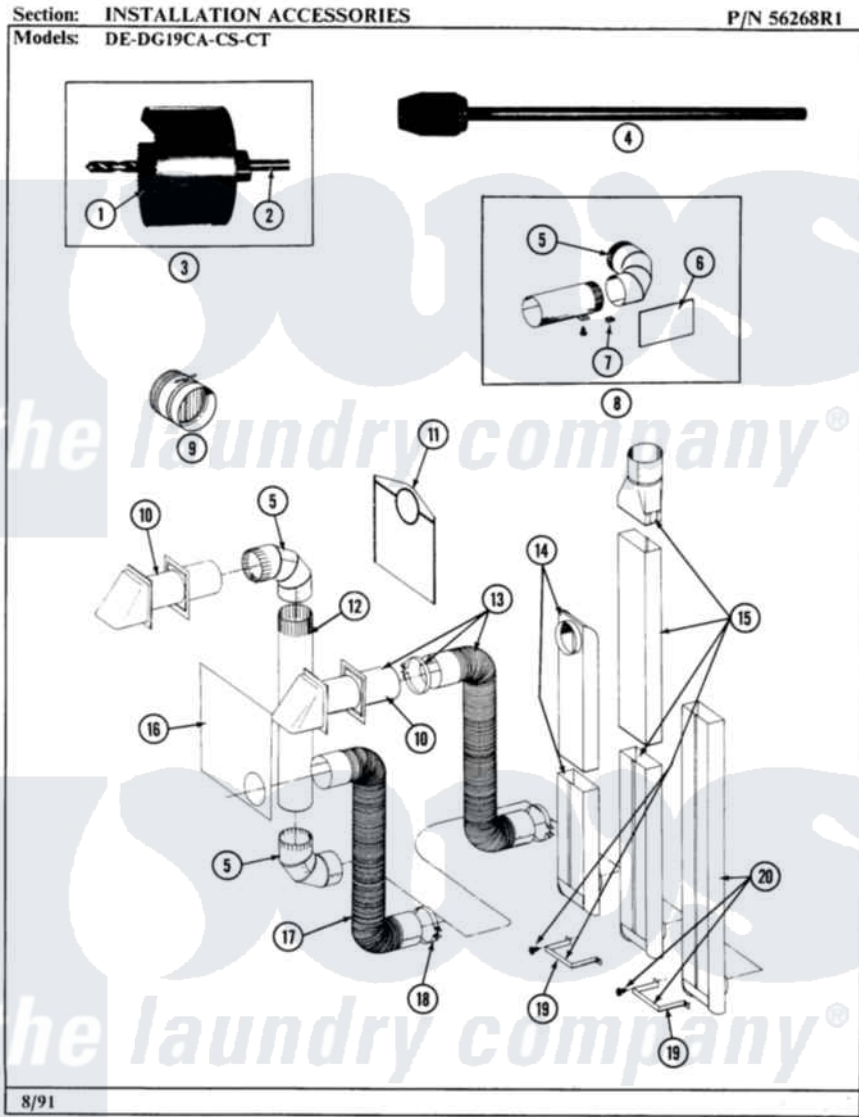

Maytag LDE19CS 08 - INSTALLATION ACCESSORIES

Maytag [Commercial Maytag LDE19CS Dryer Parts](#) Parts Diagram 08 - INSTALLATION ACCESSORIES
 Click on the part number to view part

Item	Original Part Number	Replaced By	Status	Part Description
001	NLA		Not Available	BLADE, SAW
002	NLA		Not Available	REPLACEMENT DRILL
003	NLA		Not Available	HOLE SAW W/DRILL BIT
004	NLA		Not Available	EXTENSION CHUCK, DRILL
005	Y059131			Elbow, Venting
006	312302			Insulation, Exhaust Duct Kit
007	213323			Fastener, Exhaust Duct Kit
008	211294	90767		Screw, 8A X 3/8 HeX Washer Head Tapping
"	Y304652			Exhaust Duct Kit
009	NLA		Not Available	DAMPER, BACK DRAFT
010	Y059129	4396007RW		Vent Hood
011	311353		Not Available	BAG, LINT (DACRON)
012	Y059130			Pipe, Venting
013	Y059143			Flexible Vent Kit
014	Y059135			Vent Duct Assembly
015	NLA		Not Available	RECTANGULAR VENT KIT

016	Y059134		PLATE, ALUM. WINDOW (15``X20``)
017	Y304353	4396010RP	6ft Scvent
018	Y304630		Clamp, Flexible Duct
019	211294	90767	Screw, 8A X 3/8 HeX Washer Head Tapping
"	NLA	Not Available	BRACKET, EXHAUST DEFLECTOR
020	NLA	Not Available	EXHAUST DEFLECTOR KIT