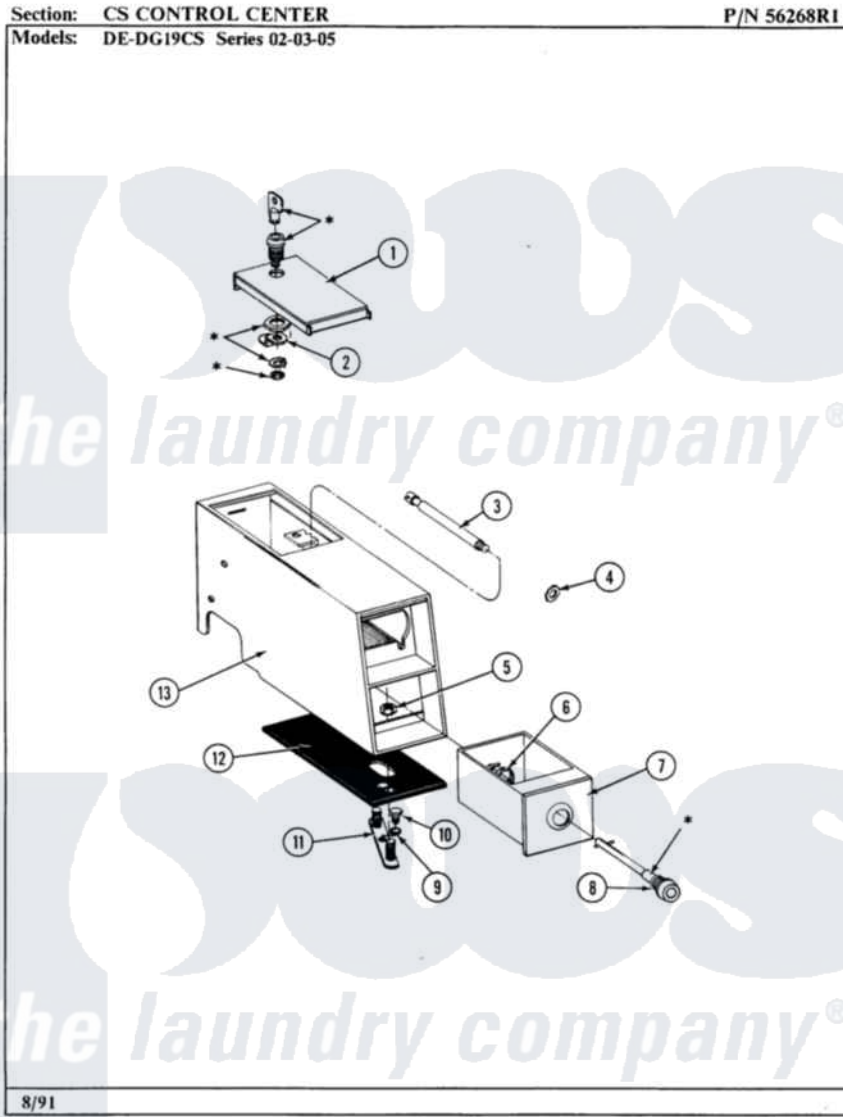

Maytag LDE19CS 10 - CONTROL CENTER CASE

14

Maytag [Commercial Maytag LDE19CS Dryer Parts](#) Parts Diagram 10 - CONTROL CENTER CASE
Click on the part number to view part

Item	Original Part Number	Replaced By	Status	Part Description
001	203188		Not Available	TIMER ACCESS DOOR (WHT)
"	203188L		Not Available	ACCESS DOOR-ALMOND
"	203188M		Not Available	ACCESS DOOR-HARVEST WHEAT
002	213750	W10133266		Cam-Lock
003	213035			Bolt, Locking
004	910181			Lockwasher, Terminal Block
005	Y052740	62739		Nut, Lock
006	212328	W10139762		Hex Nut, 3/4-27
007	205423	208883		Coin Box K
"	205423L	208883		Coin Box K
"	205423M	208883		Coin Box K
008	NLA		Not Available	SPRING WASHER FOR LOCK
009	910309			Washer, Mounting Strap
010	211294	90767		Screw, 8A X 3/8 HeX Washer Head Tapping

011	NLA		Not Available	MTG. STRAP---NA
012	214660			Gasket, Control Center
013	205646	22001405		Case, Coin Slide
"	205646L	22001405		Case, Coin Slide
"	205646M	22001405		Case, Coin Slide
"	NLA		Not Available	CONTROL CENTER-WHITE