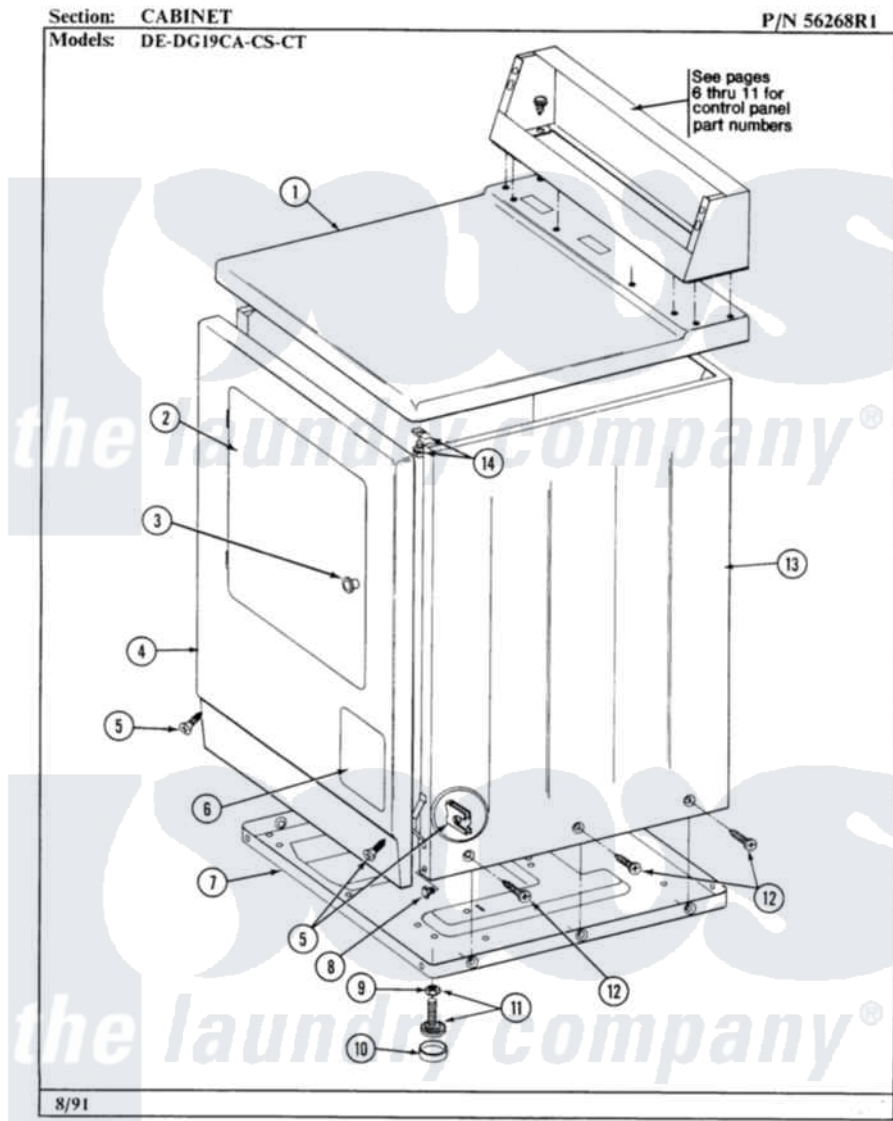

Maytag LDE19CT 01 - CABINET-FRONT

Maytag Commercial Maytag LDE19CT Dryer Parts Parts Diagram 01 - CABINET-FRONT
Click on the part number to view part

| Item | Original Part Number | Replaced By | Status | Part Description |
|------|-------------------------|-------------------------|---------------|--------------------------------|
| 001 | NLA | | Not Available | TOP COVER-ALMOND |
| " | Y305191 | | Not Available | TOP COVER-WHITE |
| 002 | Y313908 | | | DOOR PANEL-WHITE |
| " | NLA | | Not Available | DOOR-ALMOND |
| " | Y304579 | Y306668 | | DOOR (WHT) |
| 003 | NLA | | Not Available | KNOB AND SCREW |
| 004 | NLA | | Not Available | FRONT PANEL-WHITE |
| 005 | 204439 | | | Screw And Fstner Assembly |
| 006 | NLA | | Not Available | PART NOT USED |
| 007 | Y303361 | | Not Available | BASE ASSY. (UPPER & LOWER) |
| 008 | Y310632 | 1163839 | | Screw |
| 009 | Y052740 | 62739 | | Nut, Lock |
| 010 | Y314137 | | | Foot, Rubber |
| 011 | Y305086 | | | Adjustable Leg And Nut |
| 012 | 213007 | | | Xfor Cabinet See Cabinet, Back |