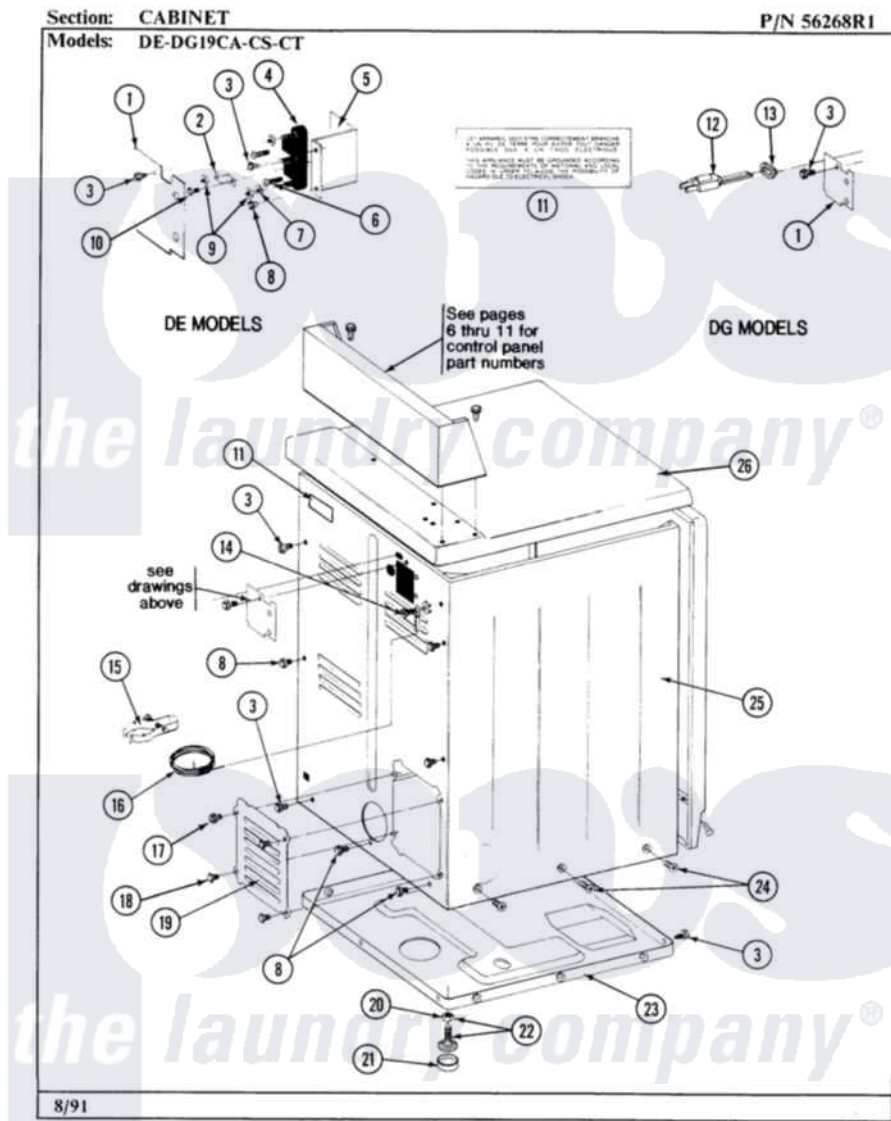

Maytag LDE19CT 02 - CABINET-REAR

4

Maytag [Commercial Maytag LDE19CT Dryer Parts](#) Parts Diagram 02 - CABINET-REAR

[Click on the part number to view part](#)

Item	Original Part Number	Replaced By	Status	Part Description
001	Y312905		Not Available	COVER, TERMINAL
002	Y312184			Strap, Grounding
003	Y313561			Screw---NA
004	400008			Block, Terminal
005	Y312904			Bracket, Terminal Block
006	Y312209	W10001200		Screw
007	Y311270			Washer, Terminal Block
008	Y310632	1163839		Screw
009	311484	112432		Nut
010	Y311423	489483		Screw 10-32 X 1/2
011	214519			LABEL, ELECTRICAL INSTR. PART NOT USED-GAS MODELS ONLY
012	302521		Not Available	CORD, POWER PART NOT USED-GAS MODELS ONLY
013	211881			Grommet, Cord Part Not Used- Gas Models Only
014	NLA		Not Available	SCREW & WASHER ASSY.

015	301548		Clamp, Ground Wire
016	311155		Ground Wire And Clamp
017	Y313559		Screw
018	211294	90767	Screw, 8A X 3/8 HeX Washer Head Tapping
019	Y312951	Not Available	ACCESS COVER, BACK
020	Y052740	62739	Nut, Lock
021	Y314137		Foot, Rubber
022	Y305086		Adjustable Leg And Nut
023	Y303361	Not Available	BASE ASSY. (UPPER & LOWER)
024	213007		Xfor Cabinet See Cabinet, Back
025	NLA	Not Available	CABINET-WHITE
026	NLA	Not Available	TOP COVER-ALMOND
"	Y305191	Not Available	TOP COVER-WHITE