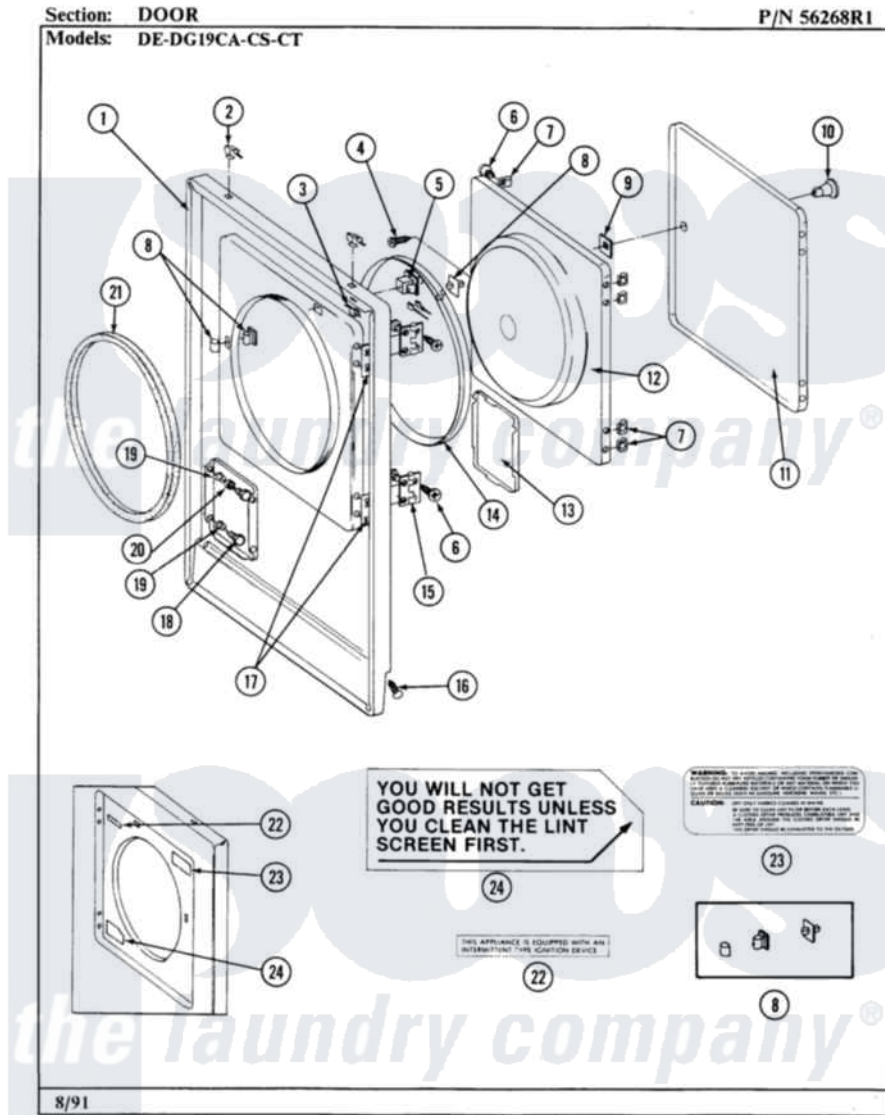

# Maytag LDE19CT 03 - DOOR

24

Maytag [Commercial Maytag LDE19CT Dryer Parts](#) Parts Diagram 03 - DOOR  
Click on the part number to view part

Item	Original Part Number	Replaced By	Status	Part Description
001	NLA		Not Available	FRONT PANEL-WHITE
002	212982	<a href="#">22001650</a>		Fastener, Spring
003	<a href="#">Y310376</a>			Clip, Door Switch Harness
004	NLA		Not Available	SCREW FOR DOOR KNOB----NA
005	Y304576	<a href="#">W10169313</a>		Switch-Dor
"	Y305754	<a href="#">W10169313</a>		Switch-Dor
006	<a href="#">Y314062</a>			Screw, Door Hinge And Panel
007	<a href="#">Y313910</a>			Clip, Door Liner To Outer Panel
008	<a href="#">306436</a>			Door Latch Kit--W
009	<a href="#">Y313911</a>			Door Strike Retainer
010	NLA		Not Available	KNOB AND SCREW
011	NLA		Not Available	DOOR-ALMOND
"	<a href="#">Y306668</a>			DOOR (WHT)
012	NLA		Not Available	INNER DOOR WITH KNOB
013	NLA		Not Available	PART NOT USED

014	<a href="#">314077</a>		Door Seal
015	Y304577	<a href="#">33001230</a>	Hinge, Door
016	<a href="#">204439</a>		Screw And Fstner Assembly
017	<a href="#">Y313907</a>		Fastener, Twin
018	212949	<a href="#">22001866</a>	Screw, Relay
019	NLA	Not Available	BUSHING FOR ACCESS STUD
020	<a href="#">312369</a>		Sleeve, Access Panel Stud Part Not Used
021	<a href="#">314286</a>		Seal For Front Panel
022	NLA	Not Available	GAS IGNITION LABEL
023	<a href="#">Y313927</a>		INSTRUCTION LABEL
024	<a href="#">Y313340</a>		LABEL, LINT SCREEN INSTRUCTION