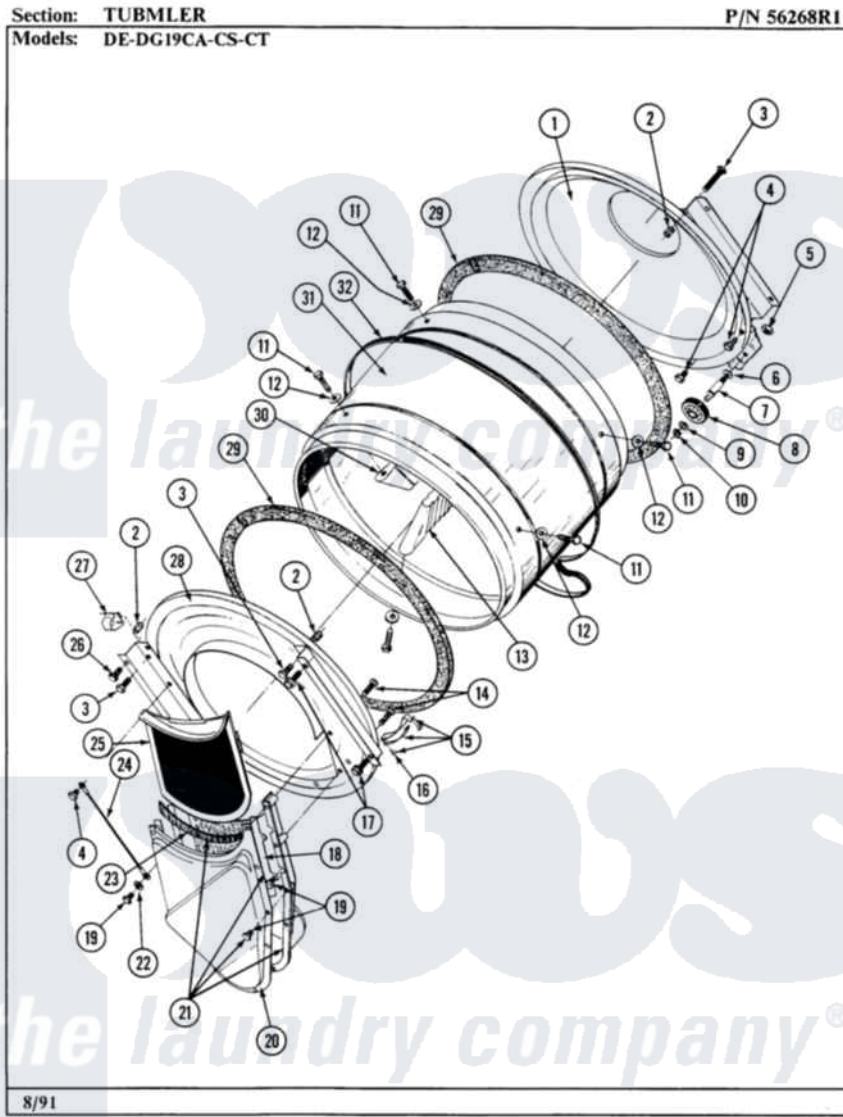

Maytag LDE19CT 04 - TUMBLER

26

Maytag [Commercial Maytag LDE19CT Dryer Parts](#) Parts Diagram 04 - TUMBLER
Click on the part number to view part

Item	Original Part Number	Replaced By	Status	Part Description
001	Y306660	33001106		Back, Tumbler
002	NLA		Not Available	COVER, THREAD
003	NLA		Not Available	SCREW
004	211294	90767		Screw, 8A X 3/8 HeX Washer Head Tapping
005	312538	33001443		Nut, Hex
006	Y313347	312535		Washer, Vault Mounting Brk.
007	Y312948	6-3129480		Shaft- Tumbler
008	Y303373	12001541		Drum Roller/Washer Assembly--W
009	312535			Washer, Vault Mounting Brk.
010	410233	9703438		Ring-Retrn
011	Y310759			Screw, Tumbler Baffles
012	314158			Washer, Baffle To Tumbler
013	314155	33001004		Baffle, Tall
"	314804	33001004		Baffle, Tall
014	Y314110	33002917		Screw, No.10-16

015	306508		Tumbler Bearing Kit ----W
016	210720		Rivet, Bearing To Tumbler Fmt
017	Y310632	1163839	Screw
018	Y313795		Guide For Lint Screen
019	Y312961	W10116751	Screw
020	Y312964	Not Available	OUTLET DUCT - OUTER HALF
021	306657	Not Available	OUTLET DUCT & GRID
022	310557		Washer
023	Y313796		Lint Seal
024	NLA	Not Available	TICKETS (1000) 2-14146
025	Y306665	33001003	Screen, Lint
026	Y313561		Screw----NA
027	Y310376		Clip, Door Switch Harness
028	NLA	Not Available	TUMBLER FRONT----NA
029	314820		Seal, Tumbler
"	Y055978		Rubber Adhesive, 2 Oz Tube
"	Y313541	33313541	Seal- Tumbler
030	314803	33001012	Baffle
"	NLA	Not Available	TUMBLER BAFFLE - SHORT
031	305187	Not Available	TUMBLER W/BAFFLES
"	306663	Not Available	TUMBLER W/BAFFLES
032	Y312959		Poly "V" Belt For Tumbler