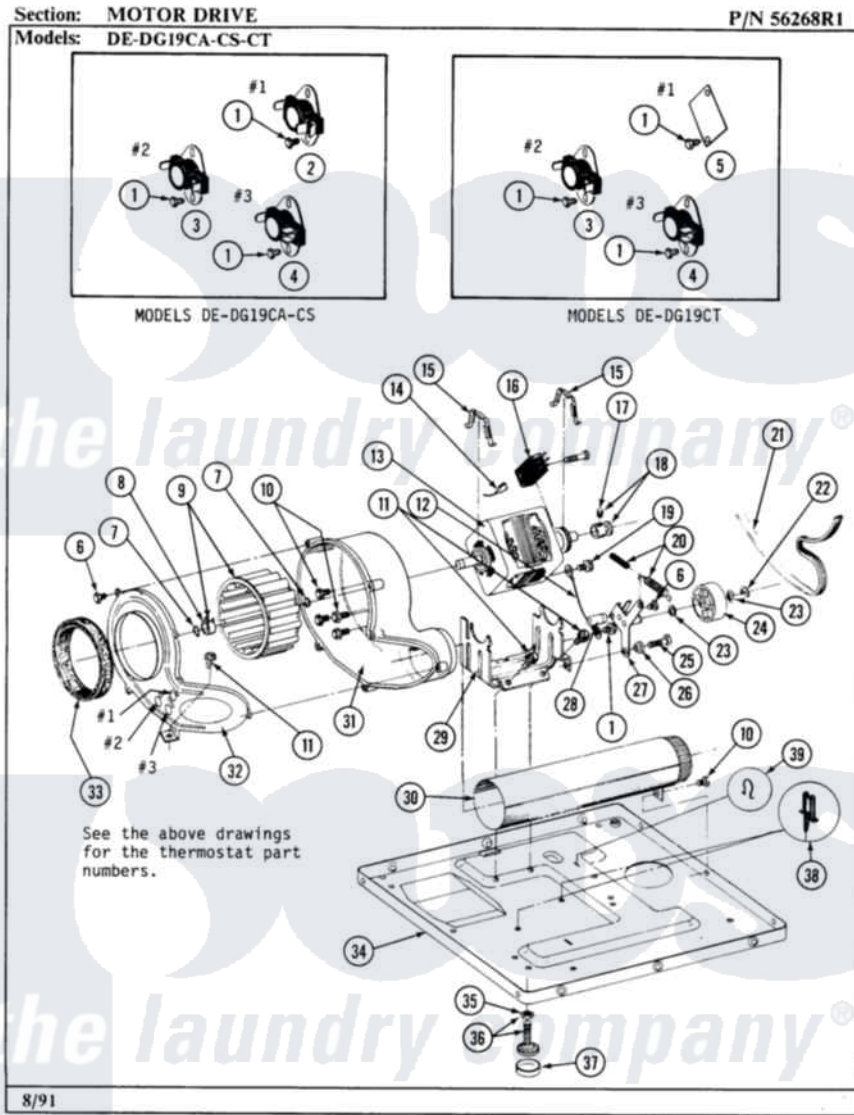

Maytag LDE19CT 06 - MOTOR DRIVE

32

Maytag [Commercial Maytag LDE19CT Dryer Parts](#) Parts Diagram 06 - MOTOR DRIVE

[Click on the part number to view part](#)

Item	Original Part Number	Replaced By	Status	Part Description
001	211294	90767		Screw, 8A X 3/8 HeX Washer Head Tapping
002	Y303225			Thermostat, Permanent Press
003	303392			Thermostat, Cycling
004	Y303391	33303391		Thermostat, Cycling
005	Y312853			Cover For Thermostat Openin
006	Y312961	W10116751		Screw
007	410233	9703438		Ring-Retrn
008	312967			Clamp, Blower Housing
009	Y303836			Blower Wheel Assembly And Clamp
010	Y310632	1163839		Screw
011	Y313561			Screw---NA
012	901220			Ground Wire
013	Y303358	W10410999		Motor-Drve
014	NLA		Not Available	WIRE
015	Y015825			Clip, Motor To Motor Support

016	306207		Not Available	(PROD. No.303358-8 & No.303358-9)
"	NLA		Not Available	SWITCH, MOTOR START
"	Y303877		Not Available	SWITCH, MOTOR EXTERNAL START No.303358-2, No.303358-4, 303358-7
"	Y303879			Switch, Motor External Start
017	Y053241			Set Screw, Motor Pulley
018	Y305185	6-3051850		Pulley- MO
019	910343	488234		Screw 8-32 X 1/4
020	Y303945			IDLER SPRING ASSY. W/PLUG
021	Y312959			Poly "V" Belt For Tumbler
022	312958	354987		Ring, Retaining
023	Y312527			Washer, Idler Shaft
024	Y303705	6-3037050		Pulley- ID
025	Y014874			Screw, Idler Arm And Sleeve
026	Y312894	315772		Sleeve, Idler Arm
027	Y303363	6-3033630		Idler Arm
028	Y313582	W10116756		Spacer
029	NLA		Not Available	SUPPORT, MOTOR
030	Y303442			EXHAUST DUCT ASSEMBLY
031	Y312893			Housing, Blower
032	Y313770			COVER FOR BLOWER HOUSING
033	Y312901			Seal, Housing Cover
034	Y303361		Not Available	BASE ASSY. (UPPER & LOWER)
035	Y052740	62739		Nut, Lock
036	Y305086			Adjustable Leg And Nut
037	Y314137			Foot, Rubber
038	Y313262	W10116752		Retainer-
039	410490			Spring, Retainer Wire Harness