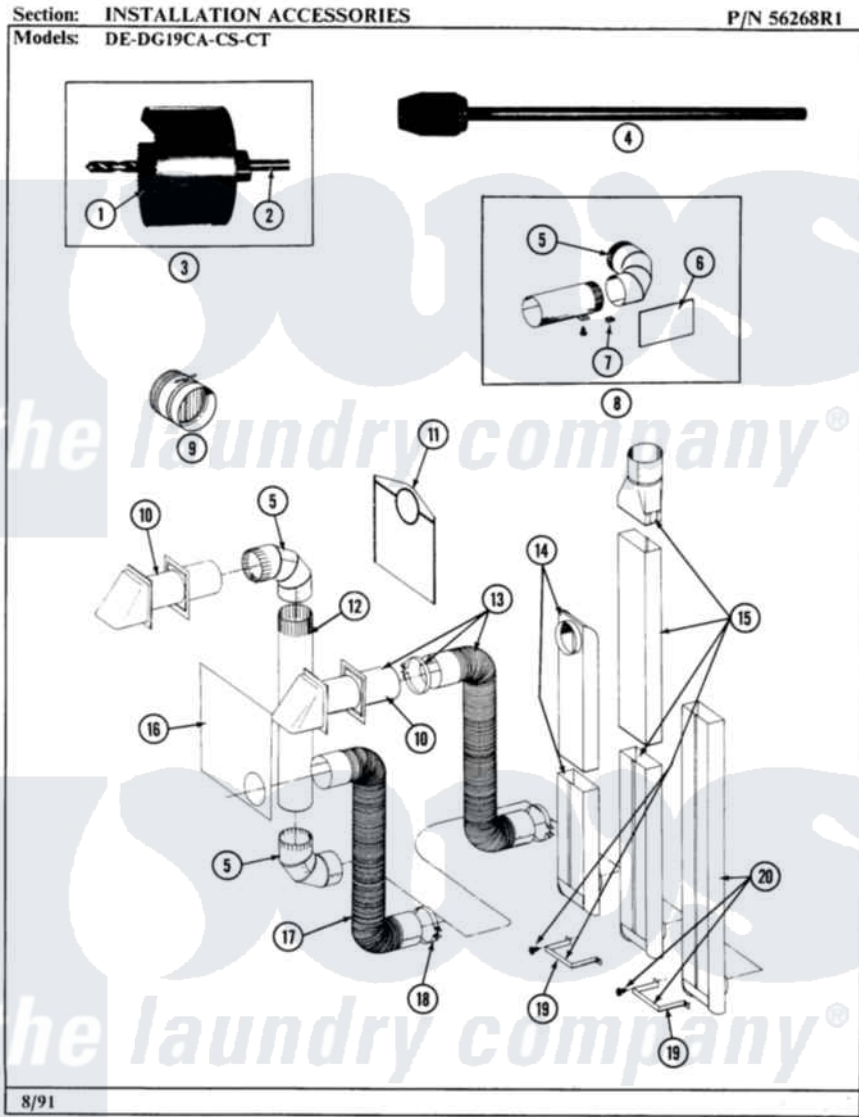

Maytag LDE19CT 07 - INSTALLATION ACCESSORIES

Maytag Commercial Maytag LDE19CT Dryer Parts Parts Diagram 07 - INSTALLATION ACCESSORIES
 Click on the part number to view part

Item	Original Part Number	Replaced By	Status	Part Description
001	NLA		Not Available	BLADE, SAW
002	NLA		Not Available	REPLACEMENT DRILL
003	NLA		Not Available	HOLE SAW W/DRILL BIT
004	NLA		Not Available	EXTENSION CHUCK, DRILL
005	Y059131			Elbow, Venting
006	312302			Insulation, Exhaust Duct Kit
007	213323			Fastener, Exhaust Duct Kit
008	211294	90767		Screw, 8A X 3/8 Hex Washer Head Tapping
"	Y304652			Exhaust Duct Kit
009	NLA		Not Available	DAMPER, BACK DRAFT
010	Y059129	4396007RW		Vent Hood
011	311353		Not Available	BAG, LINT (DACRON)
012	Y059130			Pipe, Venting
013	Y059143			Flexible Vent Kit
014	Y059135			Vent Duct Assembly
015	NLA		Not Available	RECTANGULAR VENT KIT

016	Y059134		PLATE, ALUM. WINDOW (15``X20``)
017	Y304353	4396010RP	6ft Scvent
018	Y304630		Clamp, Flexible Duct
019	211294	90767	Screw, 8A X 3/8 HeX Washer Head Tapping
"	NLA	Not Available	BRACKET, EXHAUST DEFLECTOR
020	NLA	Not Available	EXHAUST DEFLECTOR KIT