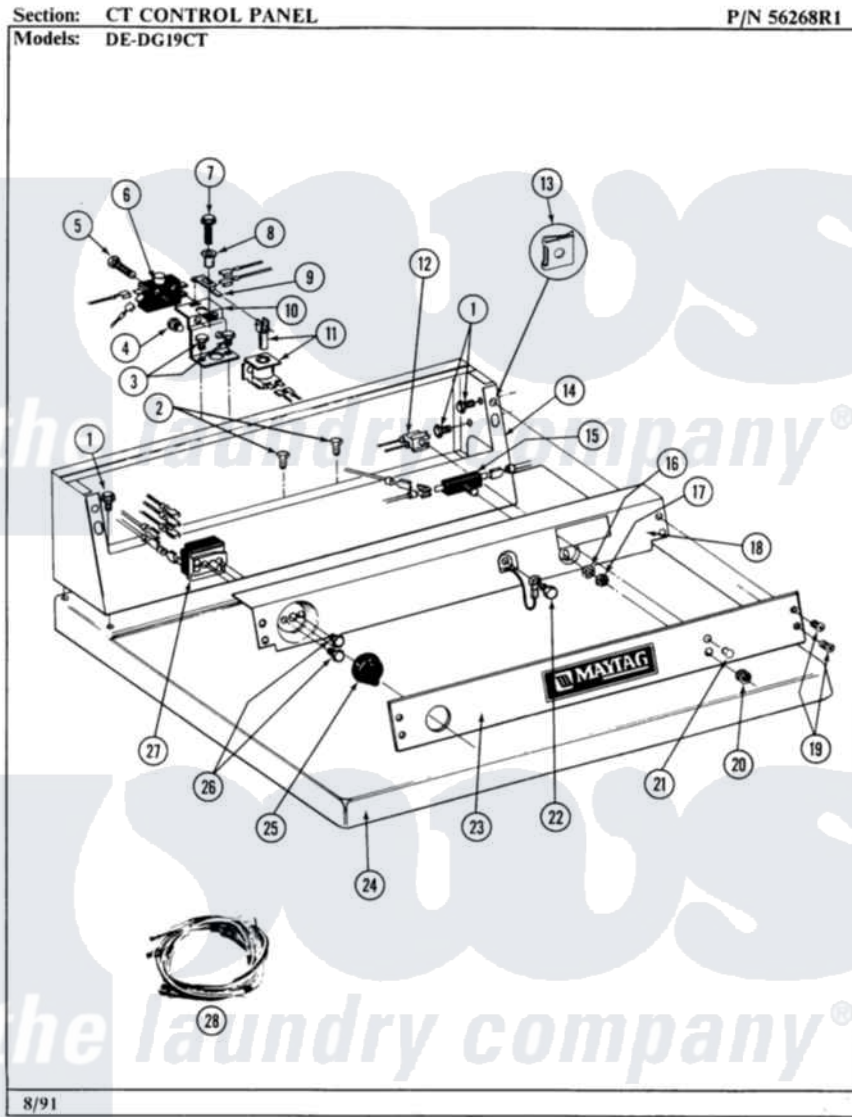

Maytag LDE19CT 08 - CONTROL PANEL

10

Maytag [Commercial Maytag LDE19CT Dryer Parts](#) Parts Diagram 08 - CONTROL PANEL
Click on the part number to view part

Item	Original Part Number	Replaced By	Status	Part Description
001	212276	W10116760		Screw
002	211294	90767		Screw, 8A X 3/8 HeX Washer Head Tapping
"	Y314322	211251		Screw, Transformer
003	211294	90767		Screw, 8A X 3/8 HeX Washer Head Tapping
004	212951			Screw, No.6-32 X 1/4 Inch
005	212950	M0227520		Screw-Tc No.6-32 X 13/16", Preform SwiTch
006	Y303787		Not Available	SWITCH FOR RELAY
007	212949	22001866		Screw, Relay
008	NLA		Not Available	SPACER FOR ADVANCE RELAY
009	NLA		Not Available	SPRING LEVER FOR RELAY
010	NLA		Not Available	RELAY BRACKET
011	305393			Solenoid For Relay Assembly
012	NLA		Not Available	PILOT LIGHT
013	215003			Fastener, Panel And Bracket

014	305213		Console-White
"	NLA	Not Available	CONSOLE-ALMOND---NA
015	Y303318		Switch Assembly With Hex Nu
016	312751		Lockwasher, Start Switch
017	Y312706	422617	Nut
018	NLA	Not Available	BACK UP PLATE-HARVEST WHEAT
019	212277		Screw, No.8 X 1/2 Inch
020	Y312702		Knurled Nut, Start Switch
021	213099		Lens For Control Panel
022	211252		Screw, Ground Wire
023	NLA	Not Available	CONTROL PANEL
024	NLA	Not Available	TOP COVER-ALMOND
"	Y305191	Not Available	TOP COVER-WHITE
025	205663		Knob For Selector Switch
026	Y313588	488234	Screw 8-32 X 1/4
027	Y303420	Not Available	SELECTOR SWITCH
028	NLA	Not Available	MAIN WIRE HARNESS