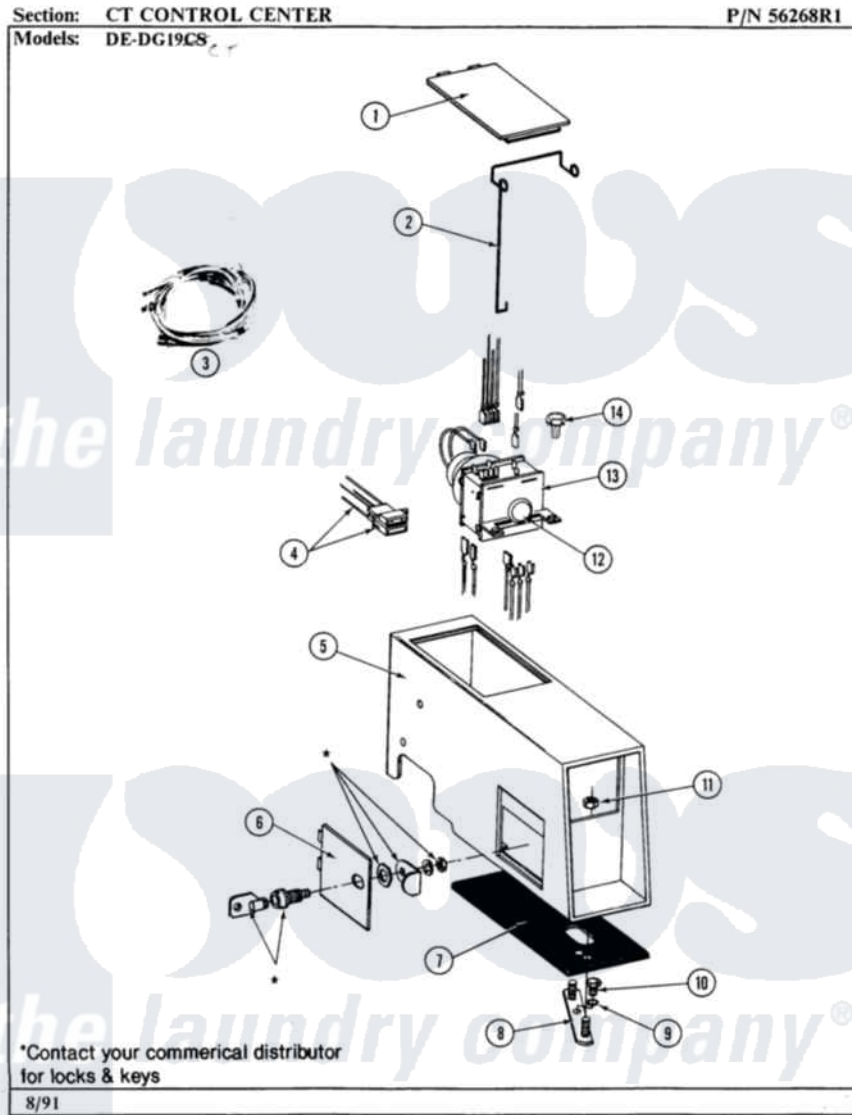

# Maytag LDE19CT 09 - CONTROL CENTER

18

Maytag [Commercial Maytag LDE19CT Dryer Parts](#) Parts Diagram 09 - CONTROL CENTER  
 Click on the part number to view part

Item	Original Part Number	Replaced By	Status	Part Description
001	NLA		Not Available	ACCESS DOOR (WHITE)
002	<a href="#">214878</a>			Latch For Access Door
003	NLA		Not Available	MAIN WIRE HARNESS
004	NLA		Not Available	HARNESS FOR TICKET CONTROL
005	NLA		Not Available	OUTER CASE-HARVEST WHEAT
006	NLA		Not Available	ACCESS DOOR (WHITE)
007	<a href="#">214660</a>			Gasket, Control Center
008	NLA		Not Available	MTG. STRAP---NA
009	<a href="#">910309</a>			Washer, Mounting Strap
010	<a href="#">211294</a>	<a href="#">90767</a>		Screw, 8A X 3/8 Hex Washer Head Tapping
011	<a href="#">Y052740</a>	<a href="#">62739</a>		Nut, Lock
012	<a href="#">213089</a>			Knob For Timer
013	NLA		Not Available	TIMER MOTOR
"	Y303801		Not Available	TIMER WITH KNOB AND PIN