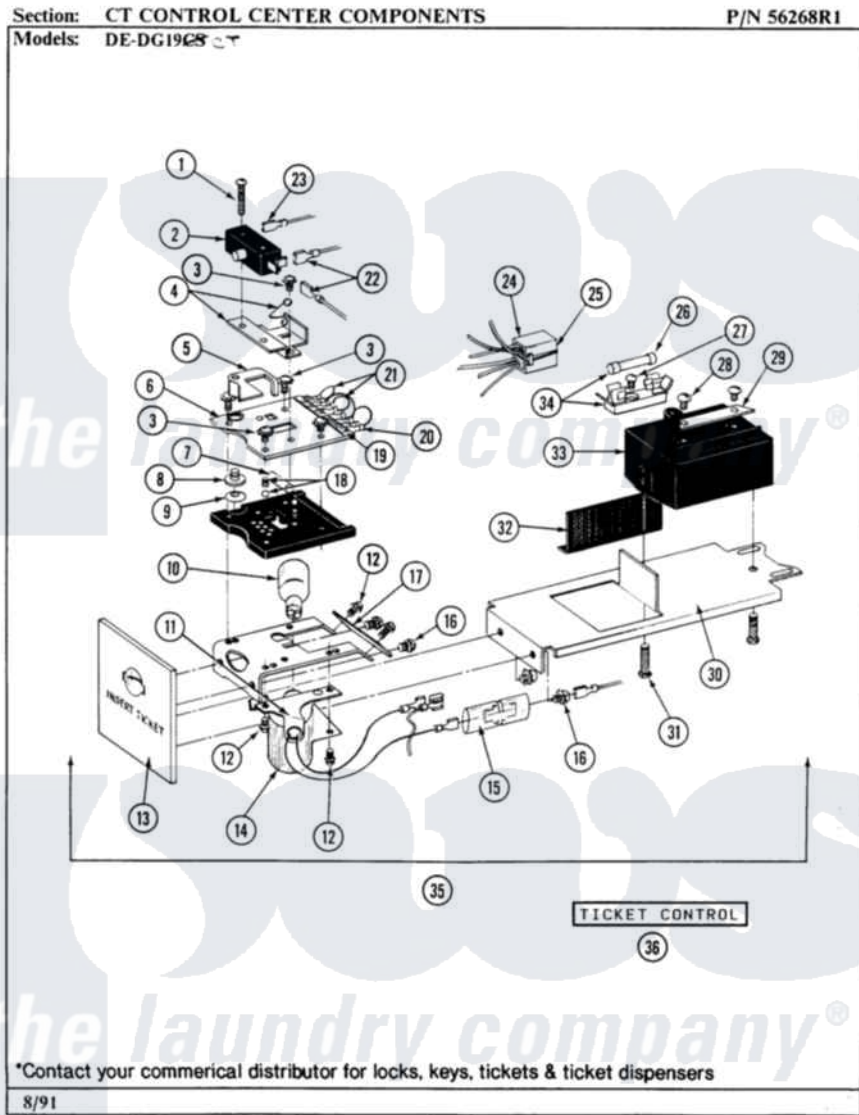

Maytag LDE19CT 10 - CONTROL CENTER COMPONENTS

Maytag [Commercial Maytag LDE19CT Dryer Parts](#) Parts Diagram 10 - CONTROL CENTER COMPONENTS
 Click on the part number to view part

Item	Original Part Number	Replaced By	Status	Part Description
001	NLA		Not Available	SCREW
002	204882		Not Available	SWITCH FOR TICKET CONTROL
003	NLA		Not Available	SEMS SCREW (No.4-40 X 1/2 INC)
004	204881			Cam Plate Assembly
005	214218			Lever, Switch
006	212452			Board, Circuit
007	214275			Roller For Cam
008	214220			Adjustment Thumb Wheel
009	NLA		Not Available	SPRING WASHER
010	202479	A3167501		Lamp Oven, Int.
011	NLA		Not Available	LAMP SOCKET WITH BRACKET
012	NLA		Not Available	SCREW, SHIELD TO CONTROL
013	NLA		Not Available	FRONT PLATE F/TICKET CONTRO

014	212533			SHIELD FOR HEAT LAMP
015	Y201110		Not Available	CONNECTOR, WIRE (INDIC. LIGHT)
016	212519	488234		Screw 8-32 X 1/4
017	NLA		Not Available	TICKET DEFLECTOR
018	203140			Contact Ball Kit
019	NLA		Not Available	OVERLAY FOR CIRCUIT BOARD
020	Y311550		Not Available	SPADE (MINIATURE)
021	NLA		Not Available	JUMPER WIRE (BLACK)
022	NLA		Not Available	SPADE CONNECTOR
023	211737	248562		Terminal
024	NLA		Not Available	HARNESS FOR TICKET CONTROL
025	213074			Pin Receptacle For Plug
"	NLA		Not Available	PIN FOR PLUG
026	202713	22001555		Fuse
027	NLA		Not Available	SCREW (No.6 X 1/4 INCH)
028	311613	Y311711		Screw, Fuse Block
029	311612		Not Available	COVER, CIRCUIT BOARD TERMINALS
030	NLA		Not Available	BRACKET FOR TICKET ASSEMBLY
031	211294	90767		Screw, 8A X 3/8 HeX Washer Head Tapping
032	NLA		Not Available	SHIELD
033	202477	22003292		Control As
034	NLA		Not Available	FUSE BLOCK WITH FUSE
035	NLA		Not Available	TICKET RECEIVER ASSEMBLY
036	202509			Ticket Control Assembly