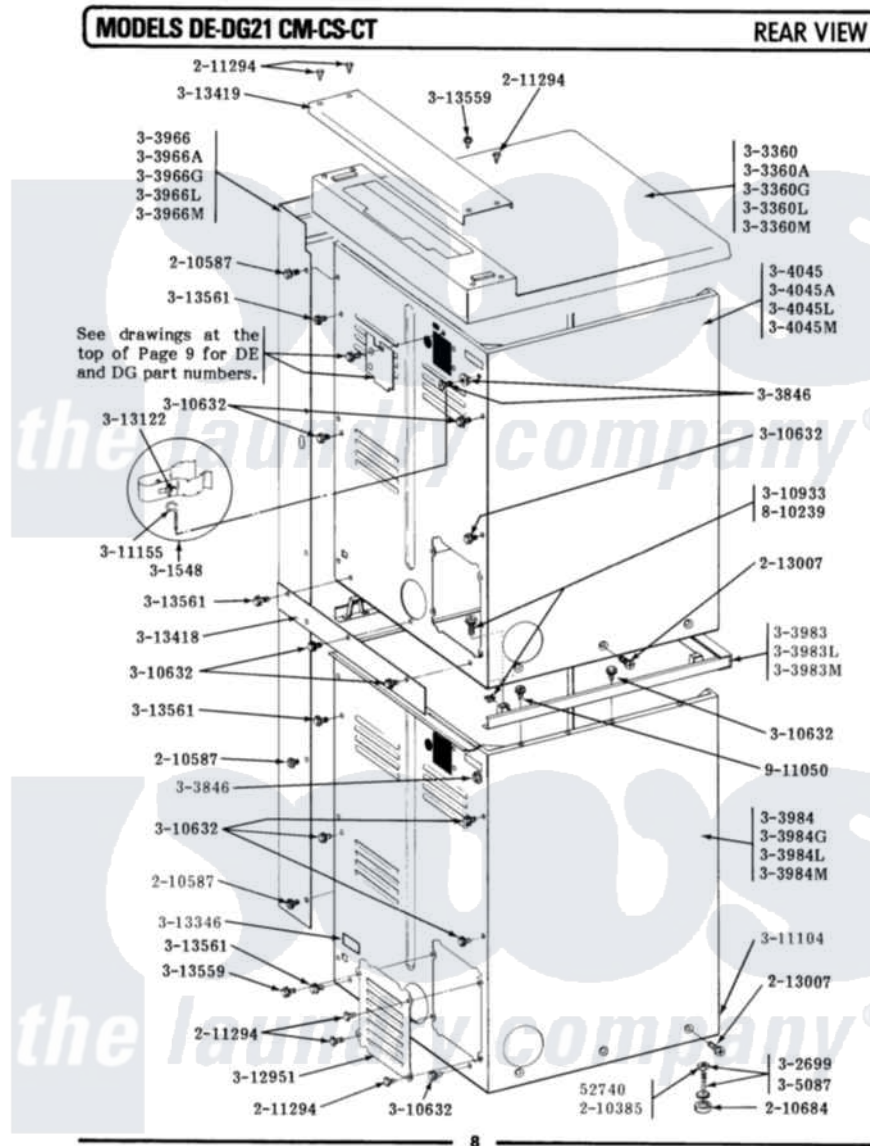

Maytag LDE21CS 02 - REAR VIEW

Maytag Commercial Maytag LDE21CS Dryer Parts Parts Diagram 02 - REAR VIEW
 Click on the part number to view part

Item	Original Part Number	Replaced By	Status	Part Description
001	Y052740	62739		Nut, Lock
002	210385			Lock Nut For Adjustable Leg
003	210684			Foot, Adjustable Leg
004	NLA		Not Available	SCREW
005	211294	90767		Screw, 8A X 3/8 HeX Washer Head Tapping
006	213007			Xfor Cabinet See Cabinet, Back
007	301548			Clamp, Ground Wire
008	Y302699	22003428		Leg, Adjustable
009	NLA		Not Available	TOP COVER-WHITE
010	NLA		Not Available	SCREW & WASHER ASSY.
011	NLA		Not Available	CONTROL SHROUD-WHITE
012	NLA		Not Available	SPACER ASSY, WHITE
013	NLA		Not Available	CABINET-WHITE
014	304045		Not Available	CABINET-WHITE
"	NLA		Not Available	CABINET-ALMOND

015	Y305087	22003544	Adjustable Leg W/Foot And Nut
016	Y310632	1163839	Screw
017	310933	33002194	Nut, Speed
018	NLA	Not Available	HARNES CLIP
019	311155		Ground Wire And Clamp
020	Y311270		Washer, Terminal Block
021	Y311423	489483	Screw 10-32 X 1/2
022	311484	112432	Nut
023	Y312184		Strap, Grounding
024	Y312209	W10001200	Screw
025	Y312904		Bracket, Terminal Block
026	Y312905	Not Available	COVER, TERMINAL
027	Y312951	Not Available	ACCESS COVER, BACK
028	313122		Screw - Baffle To Tumbler
029	NLA	Not Available	FILLER STRIP
030	NLA	Not Available	FILLER STRIP
031	NLA	Not Available	COVER PLATE, TOP COVER
032	Y313559		Screw
033	Y313561		Screw---NA
034	400008		Block, Terminal
035	NLA	Not Available	SCREW
036	911050	4312464	Screw