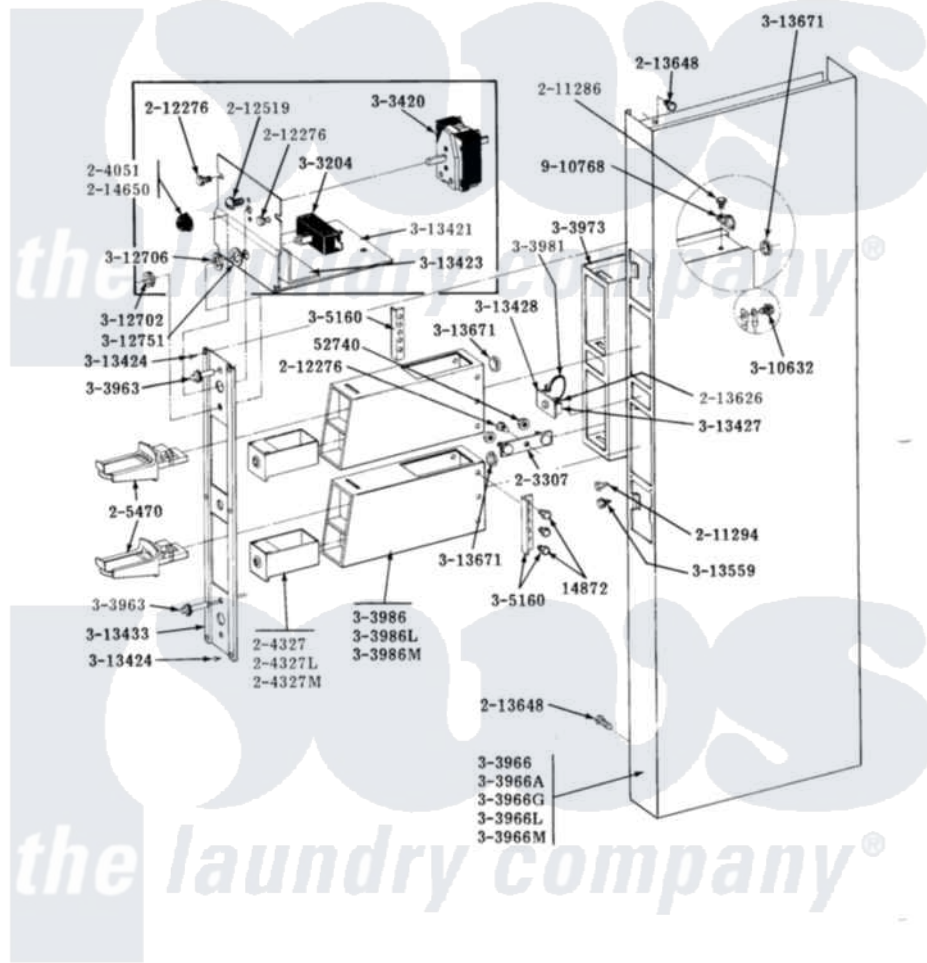

Maytag LDE21CS 03 - CONTROL CENTER SHROUD

MODELS DE-DG21CM-CS

CONTROL CENTER SHROUD

Maytag Commercial Maytag LDE21CS Dryer Parts Parts Diagram 03 - CONTROL CENTER SHROUD

Click on the part number to view part

Item	Original Part Number	Replaced By	Status	Part Description
001	Y014872			Screw, Coin Meter Stop -
002	Y052740	62739		Nut, Lock
003	NLA		Not Available	MTG. STRAP---NA
004	204051	22204051		Knob
005	NLA		Not Available	COIN BOX, WHITE
006	NLA		Not Available	MAYTAG COIN SLIDE
007	NLA		Not Available	SCREW, HEX HD No.8 X 1/2 INCH
008	211294	90767		Screw, 8A X 3/8 HeX Washer Head Tapping
009	212276	W10116760		Screw
010	212519	488234		Screw 8-32 X 1/4
011	NLA		Not Available	SPRING WASHER, LOCK
012	213648	98165		Screw
013	214650			Screw For 2-4051 Knob
014	Y303204			Start Switch With Nuts
015	Y303420		Not Available	SELECTOR SWITCH

016	303963		Not Available	LIGHT, INDICATOR
017	NLA		Not Available	CONTROL SHROUD-WHITE
018	NLA		Not Available	VAULT ASSEMBLY
019	Y303981			Ground Wire For Latch
020	NLA		Not Available	OUTER CASE-WHITE
021	NLA		Not Available	COIN METER STOP W/SCREWS
022	Y310632	1163839		Screw
023	Y312702			Knurled Nut, Start Switch
024	Y312706	422617		Nut
025	312751			Lockwasher, Start Switch
026	NLA		Not Available	BRACKET, SWITCH & RELAY
027	NLA		Not Available	INSULATOR
028	Y313424			Screw, Vault Panel
029	Y313427	206637		Lock Kit
030	313428		Not Available	PLATE FOR LATCH
031	NLA		Not Available	CONTROL PANEL, VAULT
032	Y313559			Screw
033	Y313671	33001303		Grommet, Plate Hole
034	910768	M0280301		Tie Electr