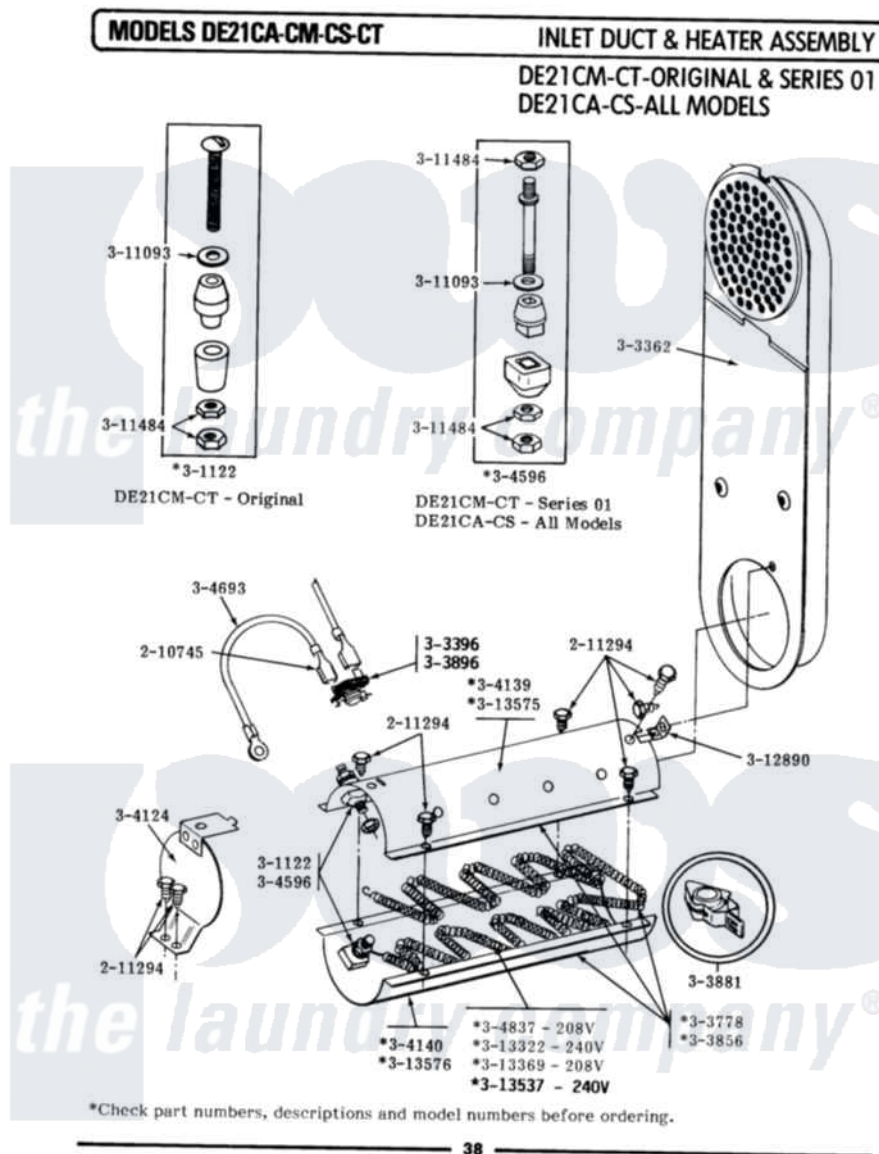

Maytag LDE21CS 08 - INLET DUCT & HEATER ASSEMBLY

Maytag Commercial Maytag LDE21CS Dryer Parts Parts Diagram 08 - INLET DUCT & HEATER ASSEMBLY
 Click on the part number to view part

Item	Original Part Number	Replaced By	Status	Part Description
001	210745			Wire Terminal
002	211294	90767		Screw, 8A X 3/8 HeX Washer Head Tapping
003	301122	Y304596		Terminal Insulator Assembly
004	Y303362			Inlet Duct Assembly - DE
005	303396			Thermostat, Hi-Limit
006	Y303778			Heater Assembly Complete
007	Y303856		Not Available	HEATER ASSY. COMPLETE (208V)
008	Y303881			Clip And Insulator Assembly
009	304124		Not Available	HEATER SHIELD
010	NLA		Not Available	HEATER CHAMBER - TOP
011	NLA		Not Available	HEATER CHAMBER - BOTTOM
012	Y304596			Terminal Insulator Assembly
013	Y304693			Jumper Wire
014	Y304837	W10116793		Element

015	311093		Washer, Terminal Connection
016	311484	112432	Nut
017	Y312890		Retainer, Heater Chamber
018	Y313322		Heater Element - DE Models
019	NLA	Not Available	HEATER ELEMENT 208 VOLT
020	Y313537		Heater Element 240 Volt
021	Y313575	Not Available	HEATER CHAMBER, TOP
022	Y313576		Heater Chamber, Bottom
023	303896		Hi-Limit Thermostat-Canada