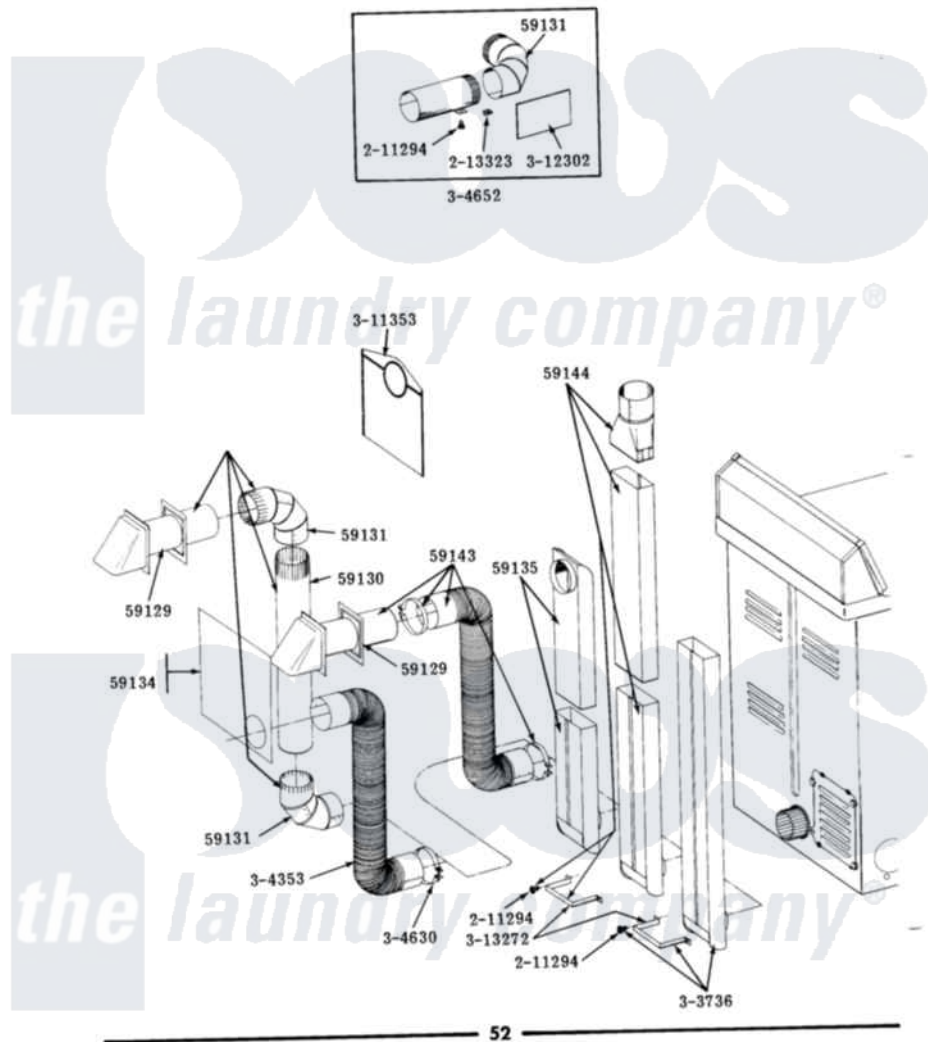

ALL MODELS **INSTALLATION ACCESSORIES**

Maytag [Commercial Maytag LDE21CS Dryer Parts](#) Parts Diagram 10 - INSTALLATION ACCESSORIES
 Click on the part number to view part

Item	Original Part Number	Replaced By	Status	Part Description
001	NLA		Not Available	BLADE, SAW
002	NLA		Not Available	REPLACEMENT DRILL
003	NLA		Not Available	HOLE SAW W/DRILL BIT
004	NLA		Not Available	EXTENSION CHUCK, DRILL
005	Y059129	4396007RW		Vent Hood
006	Y059130			Pipe, Venting
007	Y059131			Elbow, Venting
008	Y059134			PLATE, ALUM. WINDOW (15" X 20")
009	Y059135			Vent Duct Assembly
010	Y059143			Flexible Vent Kit
011	NLA		Not Available	RECTANGULAR VENT KIT
012	211294	90767		Screw, 8A X 3/8 HeX Washer Head Tapping
013	213323			Fastener, Exhaust Duct Kit
014	NLA		Not Available	EXHAUST DEFLECTOR KIT
015	Y304353	4396010RP		6ft Scvent