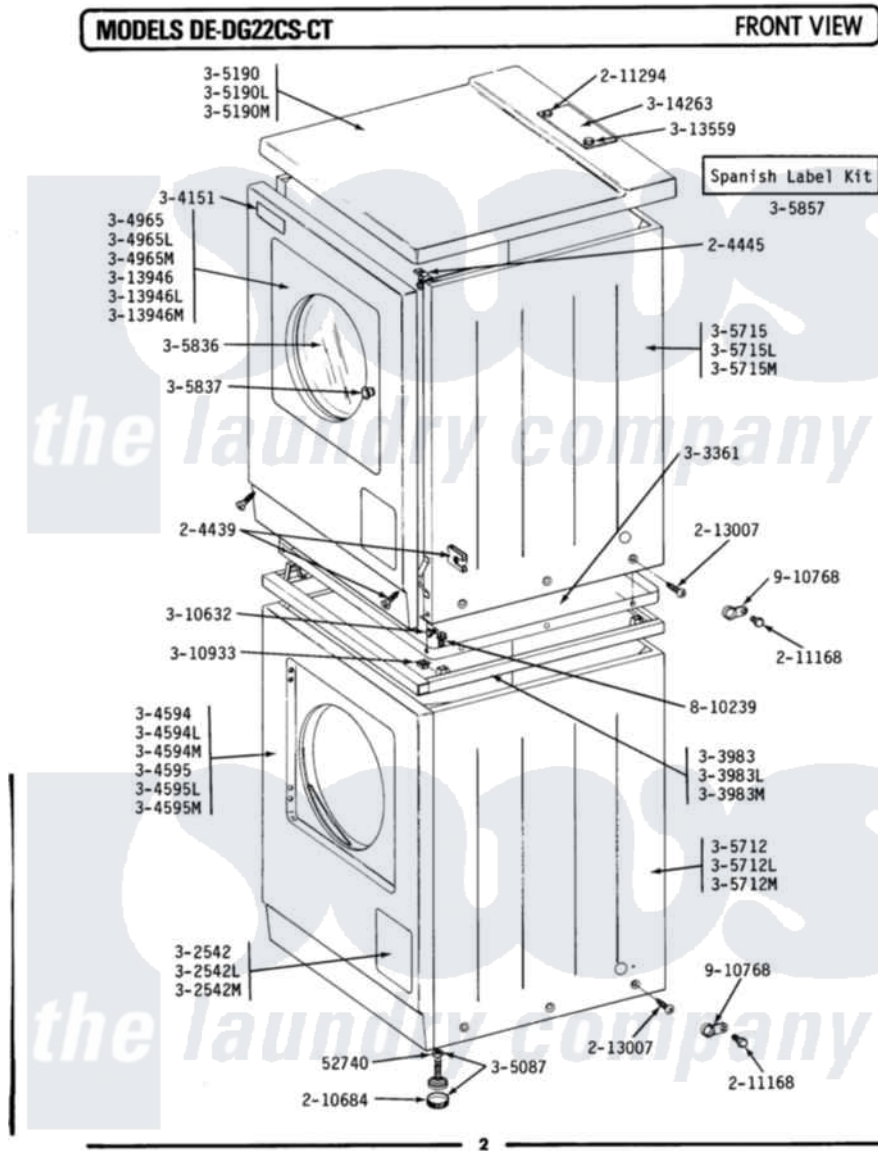

Maytag LDE22CS 01 - FRONT

Maytag Commercial Maytag LDE22CS Dryer Parts Parts Diagram 01 - FRONT
 Click on the part number to view part

Item	Original Part Number	Replaced By	Status	Part Description
001	Y052740	62739		Nut, Lock
002	204439			Screw And Fstner Assembly
003	204445			Screw And Fastener Assembly
004	210684			Foot, Adjustable Leg
005	211168	W10139210		Screw, 8-18 X 5/16
006	211294	90767		Screw, 8A X 3/8 HeX Washer Head Tapping
007	213007			Xfor Cabinet See Cabinet, Back
008	Y303361		Not Available	BASE ASSY. (UPPER & LOWER)
009	NLA		Not Available	SPACER ASSM-WHITE
010	NLA		Not Available	NAME PLATE ON CONTROL PANEL
011	NLA		Not Available	FRONT PANEL-WHITE
012	304965			Door Complete-White
013	NLA		Not Available	DOOR COMPLETE, ALMOND
014	V305087	22003544		Adjustable Leg W/Foot And

014	1300007	22000044		Nut
015	NLA		Not Available	TOP COVER-ALMOND
"	Y305190	307104		Top Cover Assembly
016	NLA		Not Available	CABINET-WHITE
017	NLA		Not Available	CABINET-WHITE
018	NLA		Not Available	INNER DOOR WITH KNOB & SCRE
019	NLA		Not Available	KNOB AND SCREW
020	NLA		Not Available	SPANISH LABEL KIT
021	Y310632	1163839		Screw
022	310933	33002194		Nut, Speed
023	Y313559			Screw
024	NLA		Not Available	DOOR PANEL-ALMOND
"	Y313946		Not Available	DOOR PANEL-WHITE
025	NLA		Not Available	TOP COVER PLATE
026	NLA		Not Available	SCREW
027	910768	M0280301		Tie Electr