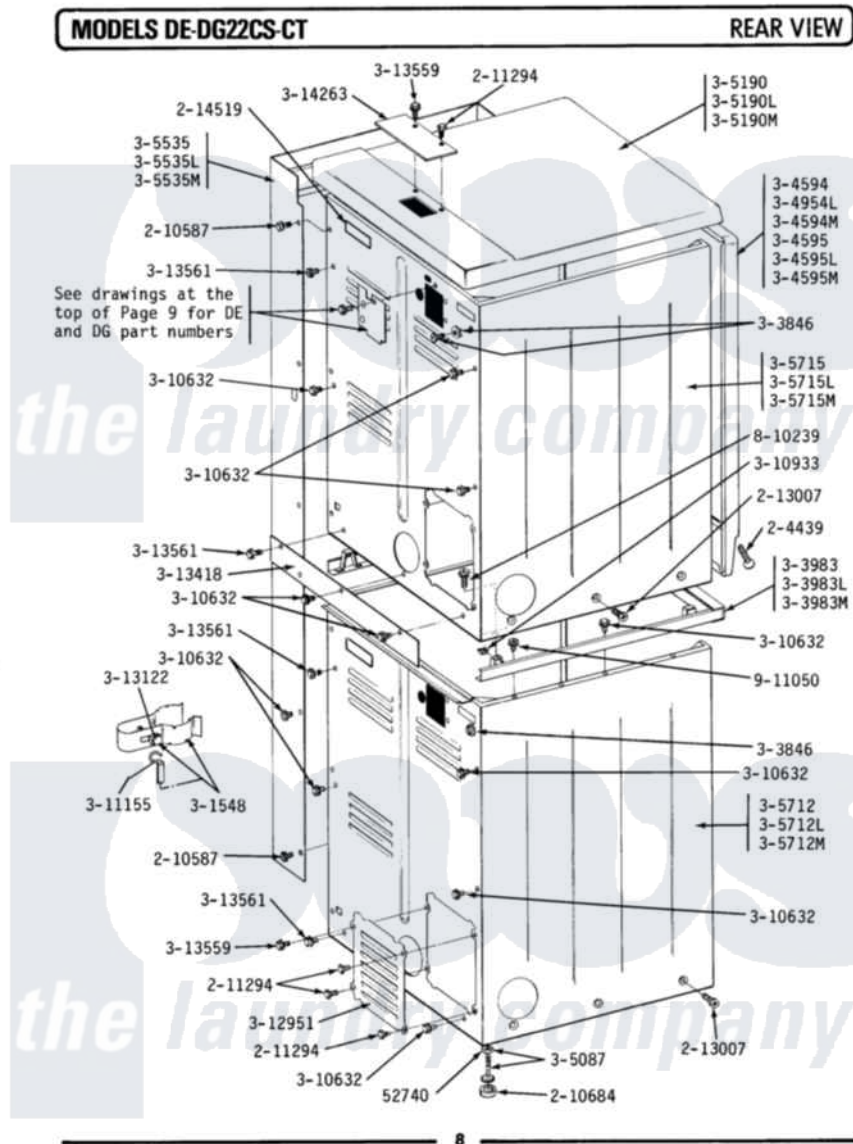

# Maytag LDE22CS 02 - REAR

Maytag [Commercial Maytag LDE22CS Dryer Parts](#) Parts Diagram 02 - REAR  
 Click on the part number to view part

Item	Original Part Number	Replaced By	Status	Part Description
001	<a href="#">Y052740</a>	<a href="#">62739</a>		Nut, Lock
002	<a href="#">204439</a>			Screw And Fstner Assembly
003	NLA		Not Available	SCREW
004	<a href="#">210684</a>			Foot, Adjustable Leg
005	<a href="#">211294</a>	<a href="#">90767</a>		Screw, 8A X 3/8 HeX Washer Head Tapping
006	<a href="#">213007</a>			Xfor Cabinet See Cabinet, Back
007	<a href="#">301548</a>			Clamp, Ground Wire
008	NLA		Not Available	SCREW & WASHER ASSY.
009	NLA		Not Available	SPACER ASSM-WHITE
010	NLA		Not Available	FRONT PANEL-WHITE
011	Y305087	<a href="#">22003544</a>		Adjustable Leg W/Foot And Nut
012	NLA		Not Available	TOP COVER-ALMOND
"	Y305190	<a href="#">307104</a>		Top Cover Assembly
013	NLA		Not Available	CONTROL SHROUD-WHITE

014	NLA		Not Available	CABINET-WHITE
015	NLA		Not Available	CABINET-WHITE
016	Y310632	<a href="#">1163839</a>		Screw
017	310933	<a href="#">33002194</a>		Nut, Speed
018	<a href="#">311155</a>			Ground Wire And Clamp
019	<a href="#">Y311270</a>			Washer, Terminal Block
020	Y311423	<a href="#">489483</a>		Screw 10-32 X 1/2
021	<a href="#">311484</a>	<a href="#">112432</a>		Nut
022	<a href="#">Y312184</a>			Strap, Grounding
023	<a href="#">Y312209</a>	<a href="#">W10001200</a>		Screw
024	<a href="#">Y312904</a>			Bracket, Terminal Block
025	Y312905		Not Available	COVER, TERMINAL
026	Y312951		Not Available	ACCESS COVER, BACK
027	<a href="#">313122</a>			Screw - Baffle To Tumbler
028	NLA		Not Available	FILLER STRIP
029	<a href="#">Y313559</a>			Screw