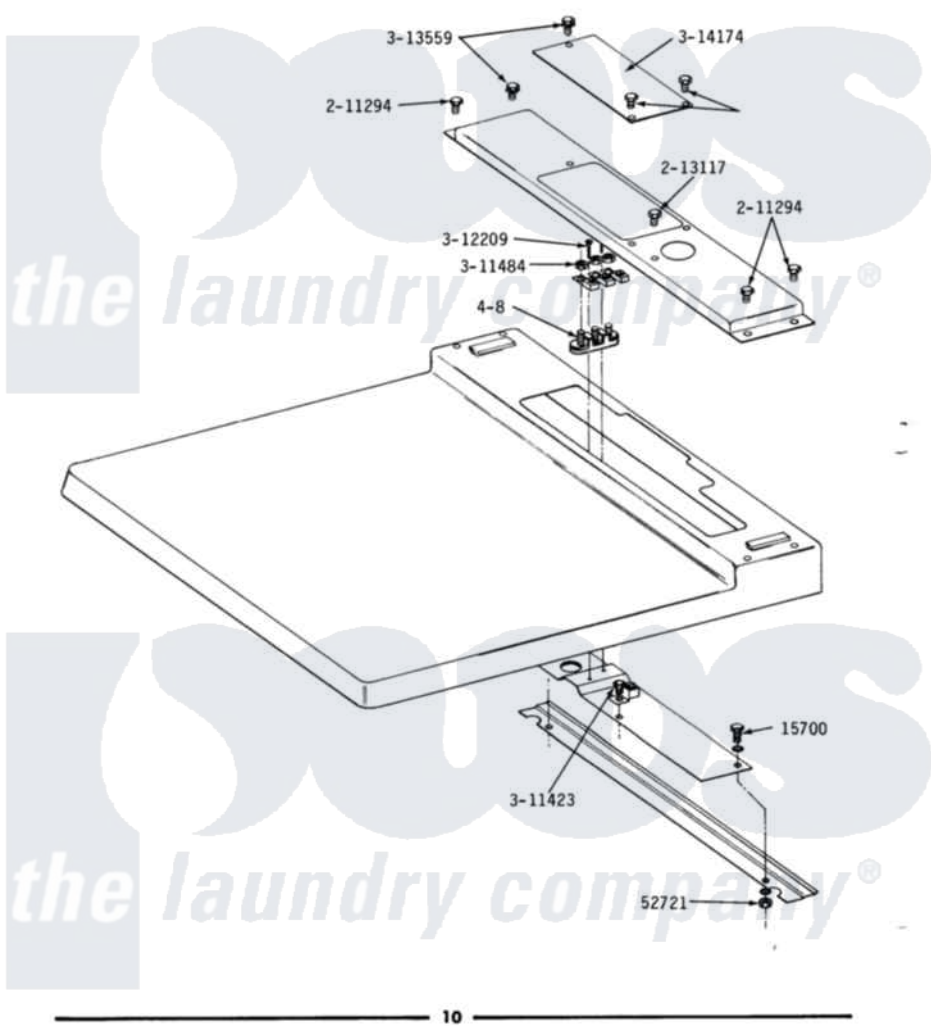

# Maytag LDE22CS 03 - TOP ASSEMBLY (CANADA)

MODELS DE22CA-CS-CT TOP COVER - CANADA

Maytag Commercial Maytag LDE22CS Dryer Parts Parts Diagram 03 - TOP ASSEMBLY (CANADA)  
 Click on the part number to view part

Item	Original Part Number	Replaced By	Status	Part Description
001	NLA		Not Available	CAP SCREW, 1/4-20 X 1/2
002	<a href="#">Y052721</a>			Nut, Terminal Block Plate
003	<a href="#">211294</a>	<a href="#">90767</a>		Screw, 8A X 3/8 HeX Washer Head Tapping
004	213117	<a href="#">67006908</a>		Screw, Ice Rack
005	Y311423	<a href="#">489483</a>		Screw 10-32 X 1/2
006	<a href="#">311484</a>	<a href="#">112432</a>		Nut
007	<a href="#">Y312209</a>	<a href="#">W10001200</a>		Screw
008	<a href="#">Y313559</a>			Screw
009	<a href="#">Y314174</a>			Terminal Cover - Canada
010	<a href="#">400008</a>			Block, Terminal