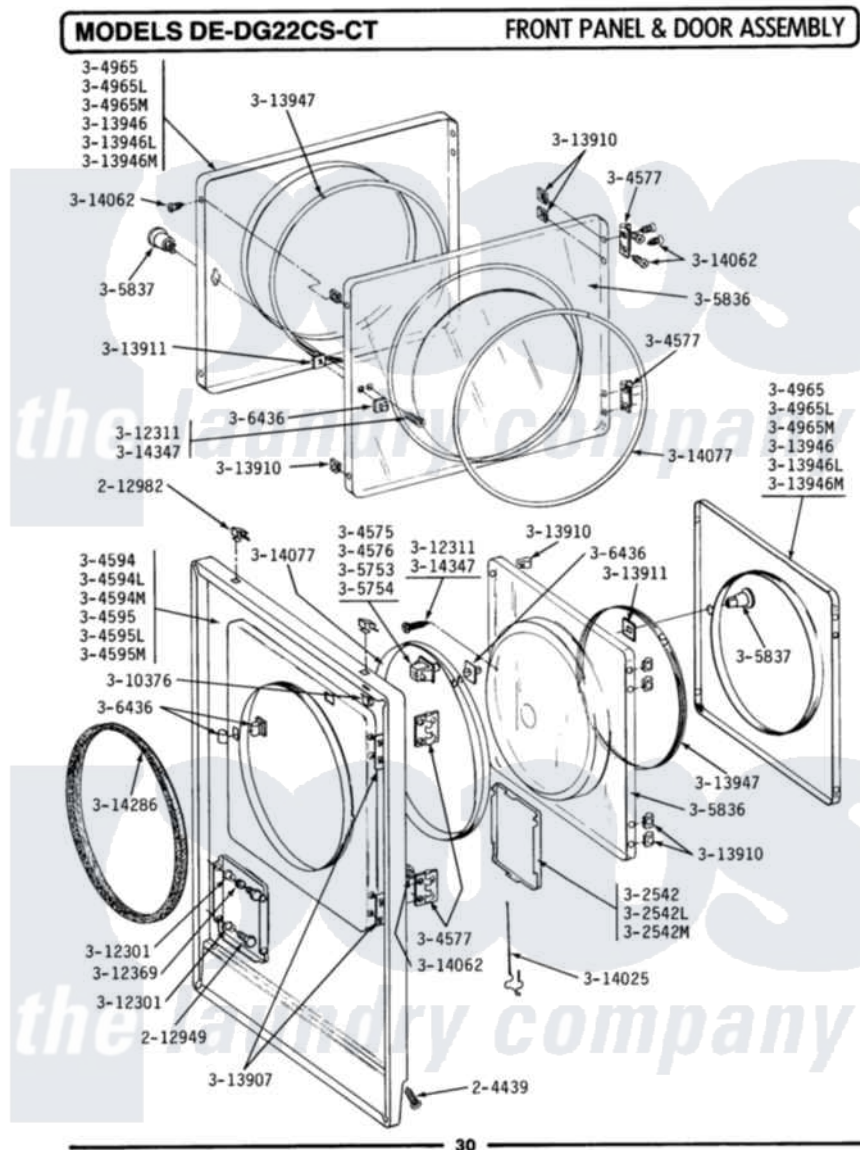

Maytag LDE22CS 08 - FRONT PANEL & DOOR ASSEMBLY

Maytag Commercial Maytag LDE22CS Dryer Parts Parts Diagram 08 - FRONT PANEL & DOOR ASSEMBLY
 Click on the part number to view part

Item	Original Part Number	Replaced By	Status	Part Description
001	204439			Screw And Fstner Assembly
002	212949	22001866		Screw, Relay
003	212982	22001650		Fastener, Spring
004	Y304575	W10169313		Switch-Dor
005	Y304577	33001230		Hinge, Door
006	NLA		Not Available	FRONT PANEL-WHITE
007	304965			Door Complete-White
"	NLA		Not Available	DOOR COMPLETE, ALMOND
008	Y305753	W10169313		Switch-Dor
009	NLA		Not Available	INNER DOOR WITH KNOB & SCRE
010	NLA		Not Available	KNOB AND SCREW
011	306436			Door Latch Kit--W
012	Y310376			Clip, Door Switch Harness
013	NLA		Not Available	BUSHING FOR ACCESS STUD
014	NLA		Not Available	SCREW---NA

015	312369		Sleeve, Access Panel Stud Part Not Used
016	Y313340		LABEL, LINT SCREEN INSTRUCTION
017	Y313907		Fastener, Twin
018	Y313910		Clip, Door Liner To Outer Panel
019	Y313911		Door Strike Retainer
020	Y313927		INSTRUCTION LABEL
021	NLA	Not Available	DOOR PANEL-ALMOND
"	Y313946	Not Available	DOOR PANEL-WHITE
022	Y313947		Gasket For Window
023	Y314025		Latch For Access Door
024	Y314062		Screw, Door Hinge And Panel
025	314077		Door Seal
026	NLA	Not Available	GAS IGNITION LABEL
027	314286		Seal For Front Panel
028	NLA	Not Available	SCREW FOR DOOR KNOB---- NA