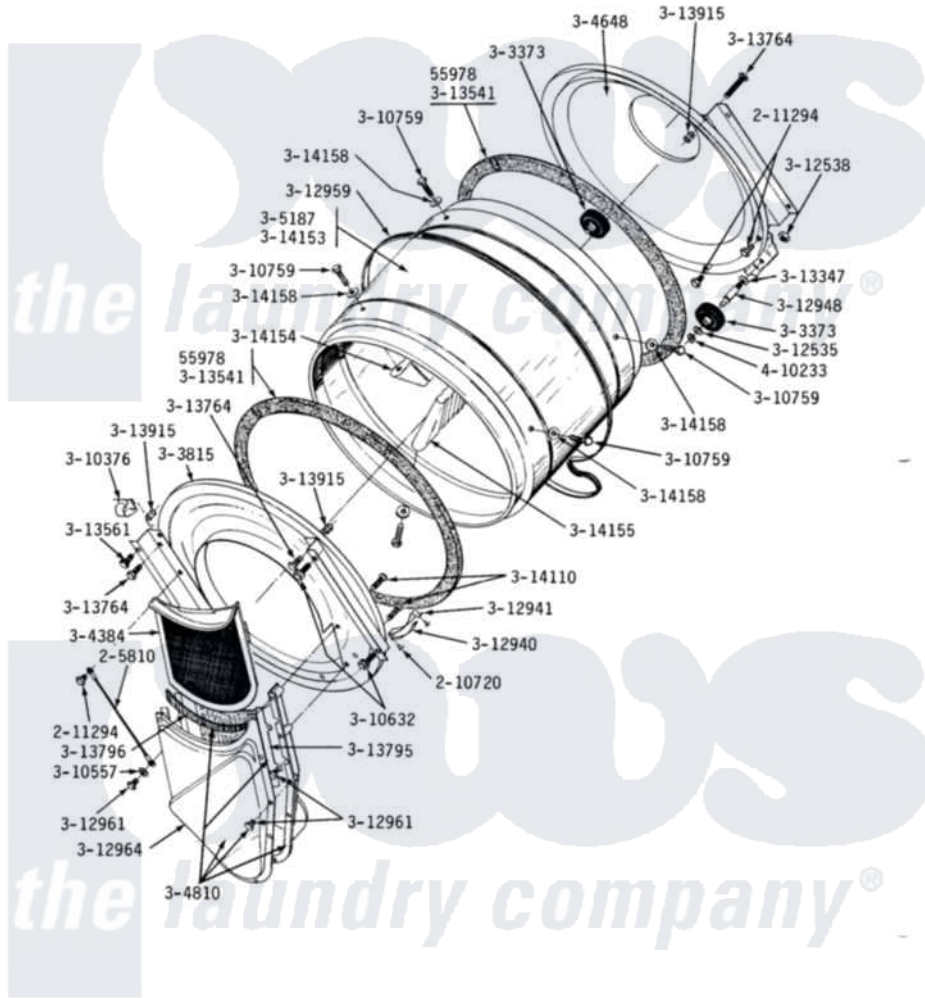

# Maytag LDE22CS 09 - LINT SCREEN, TUMBLER (FRONT & BACK)

### LINT SCREEN, TUMBLER, TUMBLER FRONT & TUMBLER BACK

Maytag Commercial Maytag LDE22CS Dryer Parts Parts Diagram 09 - LINT SCREEN, TUMBLER (FRONT & BACK)  
Click on the part number to view part

Item	Original Part Number	Replaced By	Status	Part Description
001	<a href="#">Y055978</a>			Rubber Adhesive, 2 Oz Tube
002	<a href="#">205810</a>			Wire, Ground
003	<a href="#">210720</a>			Rivet, Bearing To Tumbler Fmt
004	<a href="#">211294</a>	<a href="#">90767</a>		Screw, 8A X 3/8 HeX Washer Head Tapping
005	Y303373	<a href="#">12001541</a>		Drum Roller/Washer Assembly--W
006	Y303815	<a href="#">33001231</a>		Front- Tumbler
007	Y304384	<a href="#">33001003</a>		Screen, Lint
008	Y304648	<a href="#">33001106</a>		Back, Tumbler
009	Y304810		Not Available	OUTLET DUCT ASSEMBLY---S
010	305187		Not Available	TUMBLER W/BAFFLES
011	<a href="#">Y310376</a>			Clip, Door Switch Harness
012	<a href="#">310557</a>			Washer
013	Y310632	<a href="#">1163839</a>		Screw
014	<a href="#">Y310759</a>			Screw, Tumbler Baffles