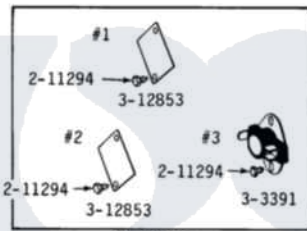

Maytag LDE22CS 11 - MOTOR, BLOWER, BASE FRAME & THERMOSTATS

MODELS DE-DG22CA-CS-CT

MOTOR, BLOWER, BASE FRAME & THERMOSTATS

DE-DG22CA
THERMOSTATS & THERMOSTAT COVERS