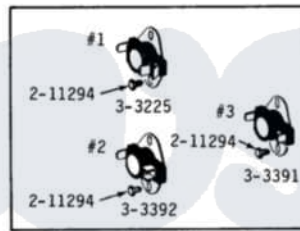

DE-DG22CS
THERMOSTATS & THERMOSTAT COVERS