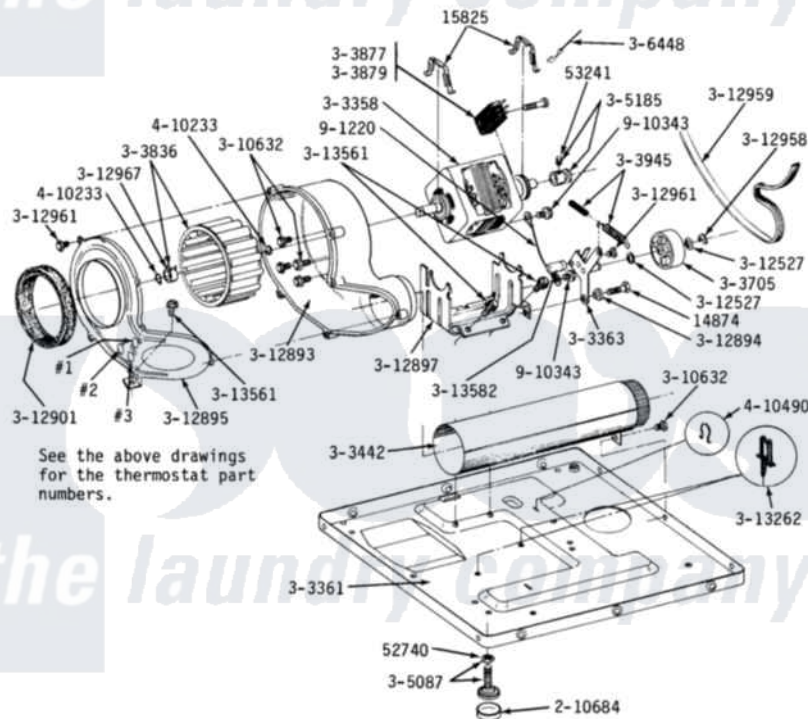

### MOTOR, BLOWER, BASE FRAME & THERMOSTATS

DE-DG22CA  
THERMOSTATS & THERMOSTAT COVERS

DE-DG22CS  
THERMOSTATS & THERMOSTAT COVERS

See the above drawings  
for the thermostat part  
numbers.

#### Maytag Commercial Maytag LDE22CS Dryer Parts Parts Diagram 11 - MOTOR, BLOWER, BASE FRAME & THERMOSTATS

Click on the part number to view part

Item	Original Part Number	Replaced By	Status	Part Description
001	<a href="#">Y014874</a>			Screw, Idler Arm And Sleeve
002	<a href="#">Y015825</a>			Clip, Motor To Motor Support
003	<a href="#">Y052740</a>	<a href="#">62739</a>		Nut, Lock
004	<a href="#">Y053241</a>			Set Screw, Motor Pulley
005	<a href="#">210684</a>			Foot, Adjustable Leg
006	<a href="#">211294</a>	<a href="#">90767</a>		Screw, 8A X 3/8 HeX Washer Head Tapping
007	<a href="#">Y303225</a>			Thermostat, Permanent Press
008	<a href="#">Y303358</a>	<a href="#">W10410999</a>		Motor-Drive
009	Y303361		Not Available	BASE ASSY. (UPPER & LOWER)
010	Y303363	<a href="#">6-3033630</a>		Idler Arm
011	Y303391	<a href="#">33303391</a>		Thermostat, Cycling
012	<a href="#">303392</a>			Thermostat, Cycling
013	<a href="#">Y303442</a>			EXHAUST DUCT ASSEMBLY