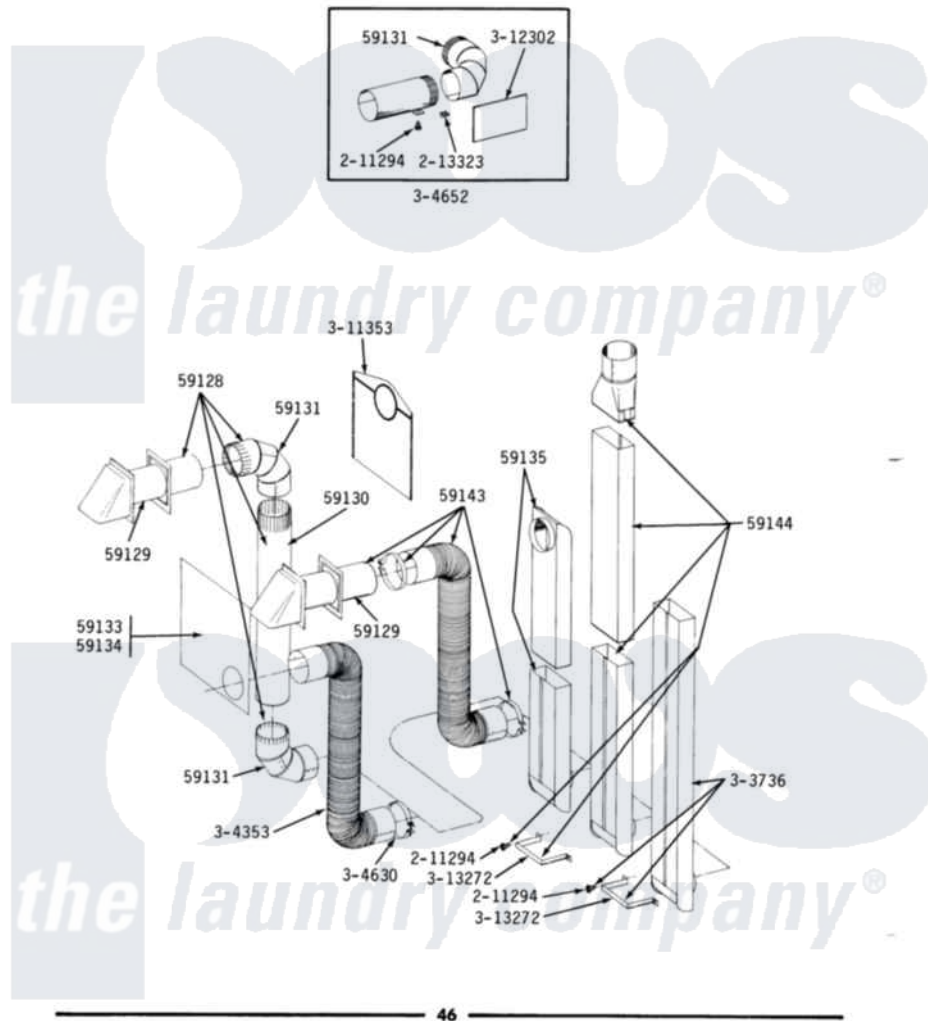

ALL MODELS INSTALLATION ACCESSORIES

Maytag Commercial Maytag LDE22CS Dryer Parts Parts Diagram 13 - INSTALLATION ACCESSORIES
 Click on the part number to view part

Item	Original Part Number	Replaced By	Status	Part Description
001	NLA		Not Available	BLADE, SAW
002	NLA		Not Available	REPLACEMENT DRILL
003	NLA		Not Available	HOLE SAW W/DRILL BIT
004	NLA		Not Available	EXTENSION CHUCK, DRILL
005	Y059128			Standard 4" Vent Kit
006	Y059129	4396007RW		Vent Hood
007	Y059130			Pipe, Venting
008	Y059131			Elbow, Venting
009	NLA		Not Available	ALUMINUM WINDOW 4X12X18
010	Y059134			PLATE, ALUM. WINDOW (15"X20")
011	Y059135			Vent Duct Assembly
012	Y059143			Flexible Vent Kit
013	NLA		Not Available	RECTANGULAR VENT KIT
014	211294	90767		Screw, 8A X 3/8 Hex Washer Head Tapping

015	213323		Fastener, Exhaust Duct Kit
016	NLA	Not Available	EXHAUST DEFLECTOR KIT
017	Y304353	4396010RP	6ft Scvent
018	Y304630		Clamp, Flexible Duct
019	Y304652		Exhaust Duct Kit
020	311353	Not Available	BAG, LINT (DACRON)
021	312302		Insulation, Exhaust Duct Kit
022	NLA	Not Available	BRACKET, EXHAUST DEFLECTOR