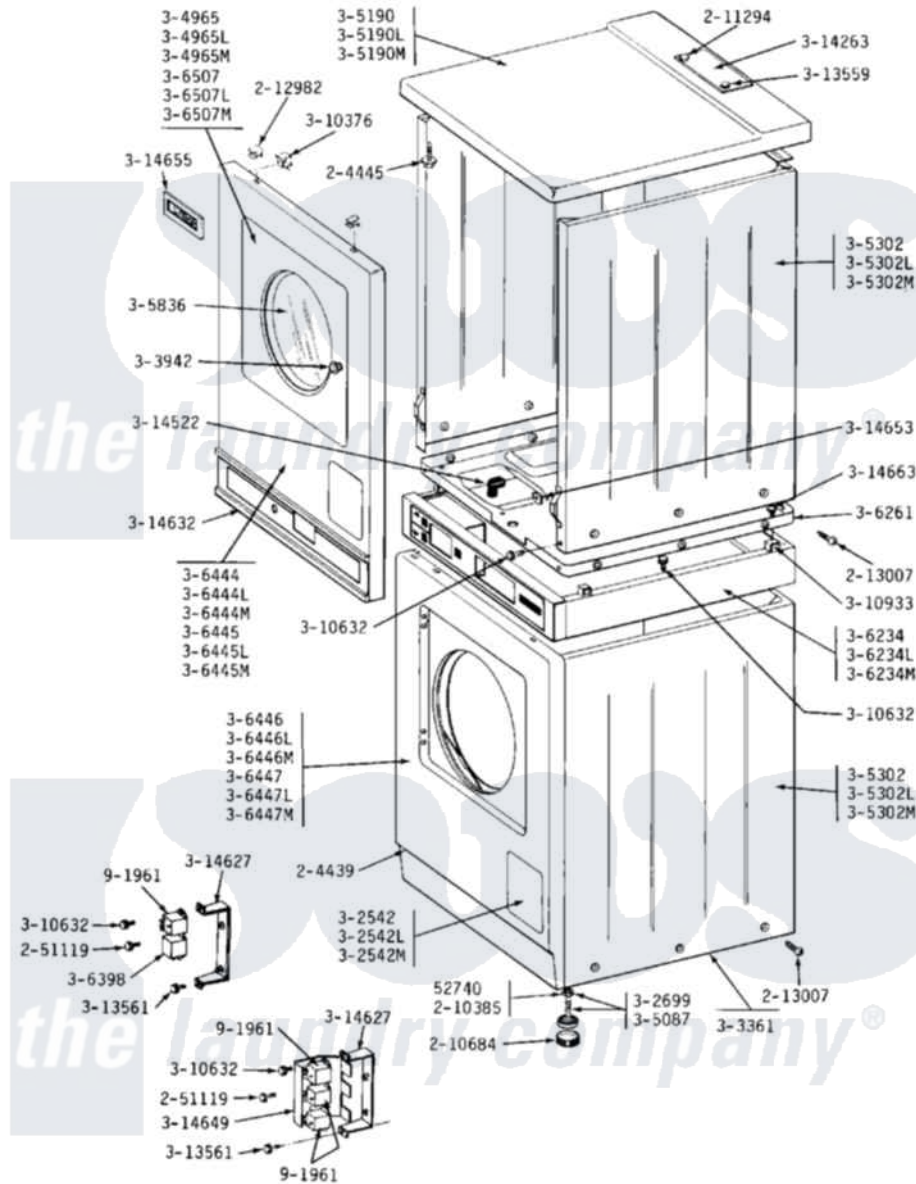

Maytag LDE23CD 01 - FRONT VIEW

Maytag Commercial Maytag LDE23CD Dryer Parts Parts Diagram 01 - FRONT VIEW
 Click on the part number to view part

Item	Original Part Number	Replaced By	Status	Part Description
001	Y052740	62739		Nut, Lock
002	204439			Screw And Fstner Assembly
003	204445			Screw And Fastener Assembly
004	210385			Lock Nut For Adjustable Leg
005	210684			Foot, Adjustable Leg
006	211294	90767		Screw, 8A X 3/8 HeX Washer Head Tapping
007	212982	22001650		Fastener, Spring
008	213007			Xfor Cabinet See Cabinet, Back
009	Y251119	3177991		Screw
013	Y302699	22003428		Leg, Adjustable
014	Y303361		Not Available	BASE ASSY. (UPPER & LOWER)
015	NLA		Not Available	KNOB & SCREW
016	304965			Door Complete-White
017	NLA		Not Available	(ALM)