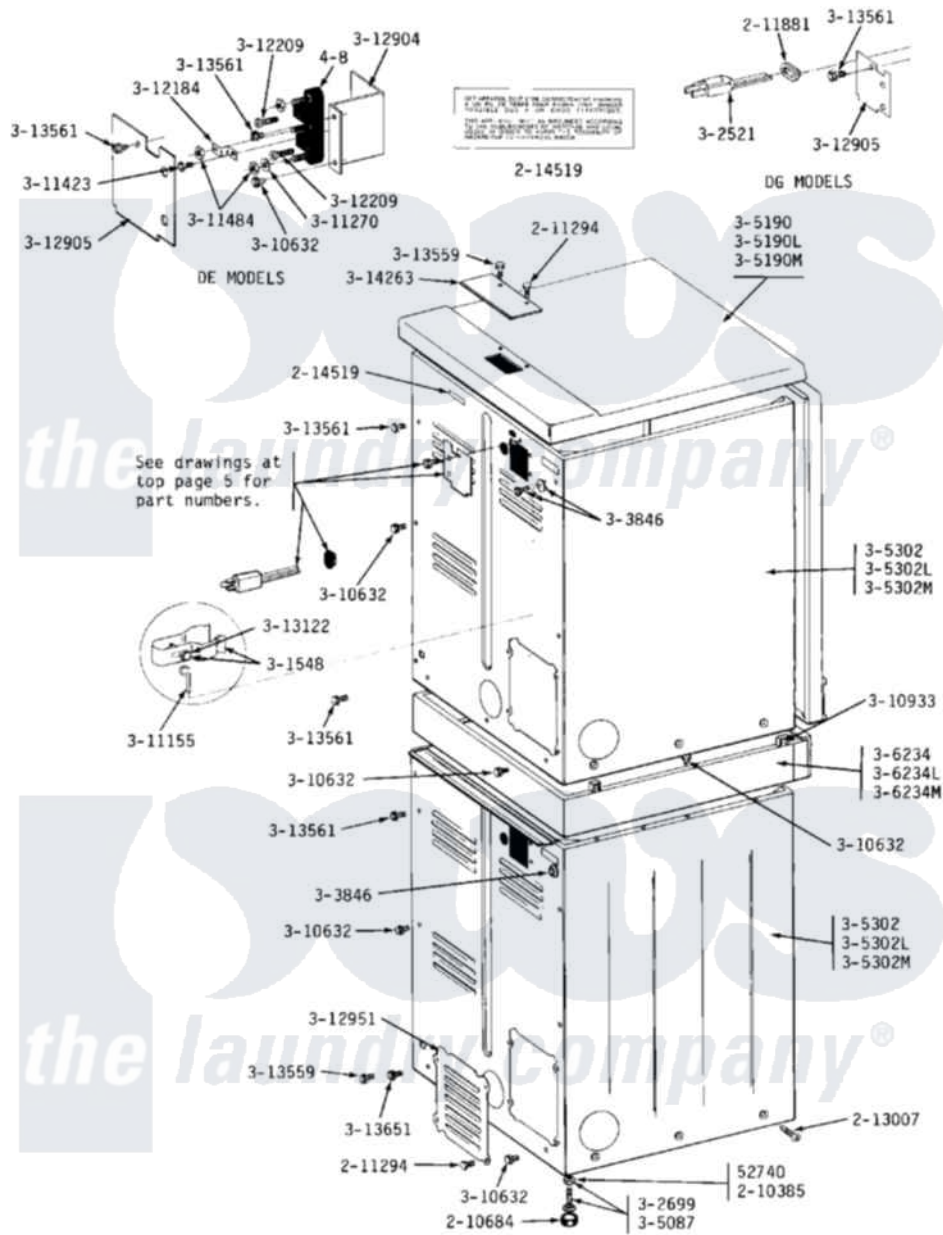

Maytag LDE23CD 02 - REAR VIEW

Maytag Commercial Maytag LDE23CD Dryer Parts Diagram 02 - REAR VIEW
 Click on the part number to view part

Item	Original Part Number	Replaced By	Status	Part Description
001	Y052740	62739		Nut, Lock
002	210385			Lock Nut For Adjustable Leg
003	210684			Foot, Adjustable Leg
004	211294	90767		Screw, 8A X 3/8 HeX Washer Head Tapping
005	213007			Xfor Cabinet See Cabinet, Back
006	214519			LABEL, ELECTRICAL INSTR. PART NOT USED-GAS MODELS ONLY
007	301548			Clamp, Ground Wire
008	Y302699	22003428		Leg, Adjustable
009	NLA		Not Available	SCREW & WASHER ASSY.
010	Y305087	22003544		Adjustable Leg W/Foot And Nut
011	Y305190	307104		Top Cover Assembly
012	NLA		Not Available	(ALM)
013	NLA		Not Available	(H. WHEAT)

014	NLA		Not Available	CABINET (WHT)
015	NLA		Not Available	(ALM)
016	NLA		Not Available	(H. WHEAT)
017	NLA		Not Available	COUPLING COLLAR (WHT)
018	NLA		Not Available	(ALM)
019	NLA		Not Available	(H. WHEAT)
020	Y310632	1163839		Screw
021	310933	33002194		Nut, Speed
022	311155			Ground Wire And Clamp
023	Y311423	489483		Screw 10-32 X 1/2
024	311484	112432		Nut
025	Y312184			Strap, Grounding
026	Y312209	W10001200		Screw
027	Y312904			Bracket, Terminal Block
028	Y312905		Not Available	COVER, TERMINAL
029	Y312951		Not Available	ACCESS COVER, BACK
030	313122			Screw - Baffle To Tumbler
031	Y313559			Screw
032	Y313561			Screw---NA
033	NLA		Not Available	TOP COVER PLATE
034	314663	214354		Screw, Top Cover To Cabnt.
035	400008			Block, Terminal