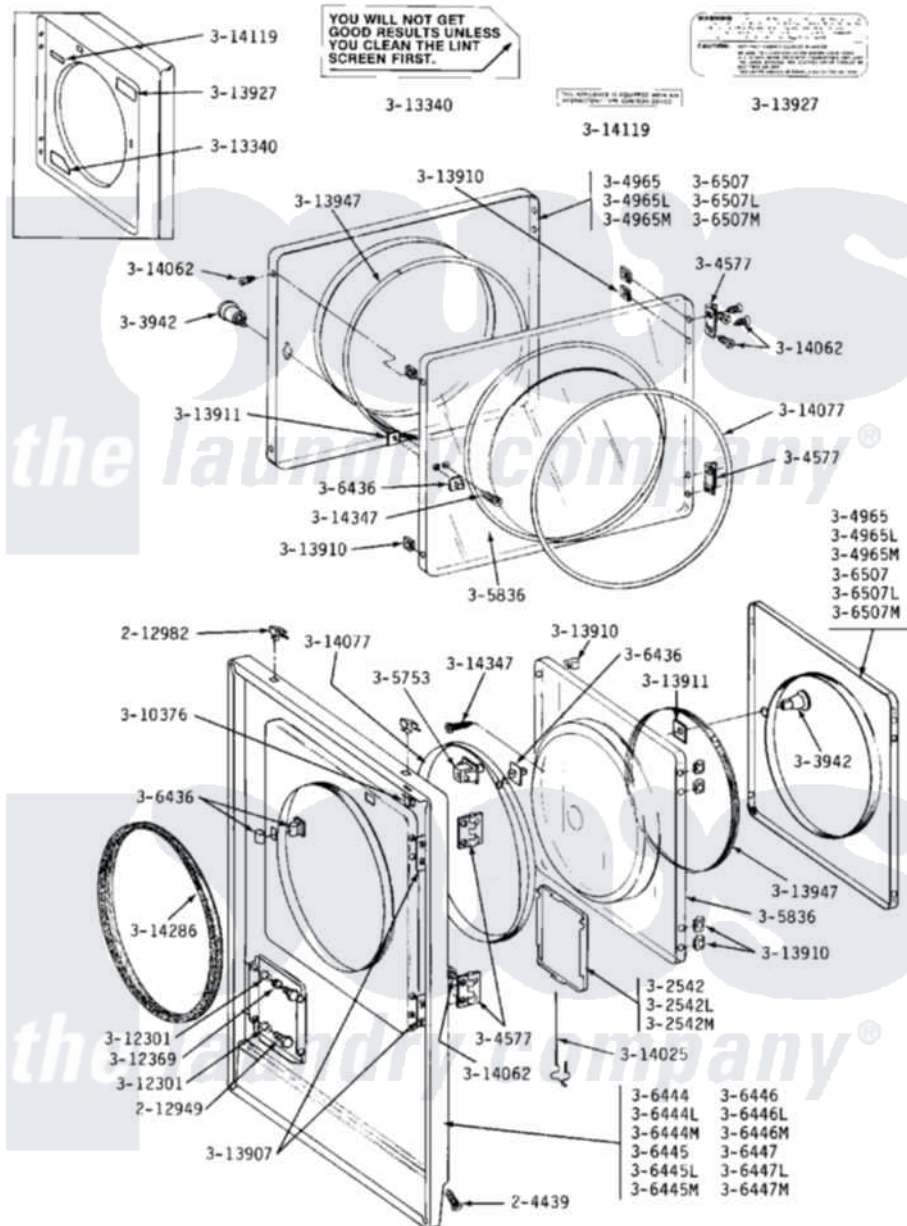

Maytag LDE23CD 04 - FRONT PANEL & DOOR ASSEMBLY

Maytag Commercial Maytag LDE23CD Dryer Parts Parts Diagram 04 - FRONT PANEL & DOOR ASSEMBLY
 Click on the part number to view part

Item	Original Part Number	Replaced By	Status	Part Description
001	204439			Screw And Fstner Assembly
003	212982	22001650		Fastener, Spring
007	NLA		Not Available	KNOB & SCREW
008	Y304577	33001230		Hinge, Door
009	304965			Door Complete-White
010	NLA		Not Available	(ALM)
011	NLA		Not Available	(H. WHEAT)
012	Y305753	W10169313		Switch-Dor
013	NLA		Not Available	INNER DOOR W/KNOB & SCREW
014	306436			Door Latch Kit-W
015	NLA		Not Available	FRONT PANEL (WHT)
016	NLA		Not Available	(ALM)
017	NLA		Not Available	(H. WHEAT)
021	NLA		Not Available	FRONT PANEL (WHT)
022	NLA		Not Available	(ALM)
023	NLA		Not Available	(H. WHEAT)

027	NLA	Not Available	DOOR PANEL (WHT)
028	NLA	Not Available	(ALM)
029	NLA	Not Available	(H. WHEAT)
030	Y310376		Clip, Door Switch Harness
033	Y313340		LABEL, LINT SCREEN INSTRUCTION
034	Y313907		Fastener, Twin
035	Y313910		Clip, Door Liner To Outer Panel
036	Y313911		Door Strike Retainer
037	Y313927		INSTRUCTION LABEL
038	Y313947		Gasket For Window
040	Y314062		Screw, Door Hinge And Panel
041	314077		Door Seal
042	NLA	Not Available	GAS IGNITION LABEL
043	314286		Seal For Front Panel
044	NLA	Not Available	SCREW, DOOR KNOB