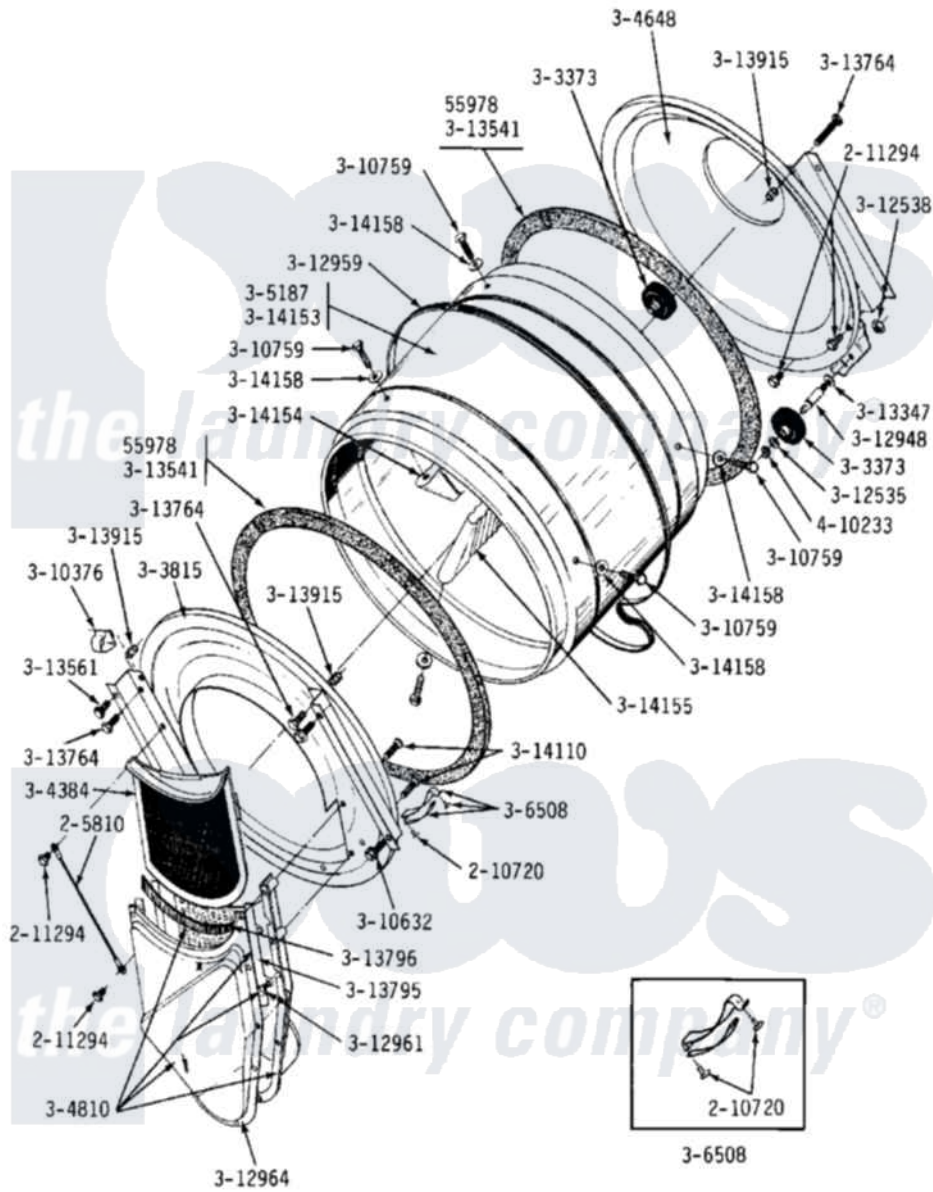

Maytag LDE23CD 05 - LINT SCREEN, TUMBLER (FRONT & BACK)

Maytag Commercial Maytag LDE23CD Dryer Parts Parts Diagram 05 - LINT SCREEN, TUMBLER (FRONT & BACK)
 Click on the part number to view part

Item	Original Part Number	Replaced By	Status	Part Description
001	Y055978			Rubber Adhesive, 2 Oz Tube
002	205810			Wire, Ground
003	210720			Rivet, Bearing To Tumbler Fmt
004	211294	90767		Screw, 8A X 3/8 HeX Washer Head Tapping
005	Y303373	12001541		Drum Roller/Washer Assembly--W
006	Y303815	33001231		Front- Tumbler
007	Y304384	33001003		Screen, Lint
008	Y304648	33001106		Back, Tumbler
009	Y304648	33001106		Back, Tumbler
010	Y304810		Not Available	OUTLET DUCT ASSEMBLY---S
011	305187		Not Available	TUMBLER W/BAFFLES
012	306508			Tumbler Bearing Kit ---W
013	Y310376			Clip, Door Switch Harness
014	Y310632	1163839		Screw

015	Y310759		Screw, Tumbler Baffles
016	312535		Washer, Vault Mounting Brk.
017	312538	33001443	Nut, Hex
018	Y312948	6-3129480	Shaft- Tumbler
019	Y312959		Poly "V" Belt For Tumbler
020	Y312961	W10116751	Screw
021	Y312964	Not Available	OUTLET DUCT - OUTER HALF
022	Y313347	312535	Washer, Vault Mounting Brk.
023	Y313541	33313541	Seal- Tumbler
024	Y313561		Screw----NA
025	NLA	Not Available	SCREW
026	Y313795		Guide For Lint Screen
027	Y313796		Lint Seal
028	NLA	Not Available	COVER, THREAD
029	Y314110	33002917	Screw, No.10-16
030	Y314153	Not Available	TUMBLER No.
031	NLA	Not Available	TUMBLER BAFFLE - SHORT
032	314155	33001004	Baffle, Tall
033	314158		Washer, Baffle To Tumbler
034	410233	9703438	Ring-Retrn