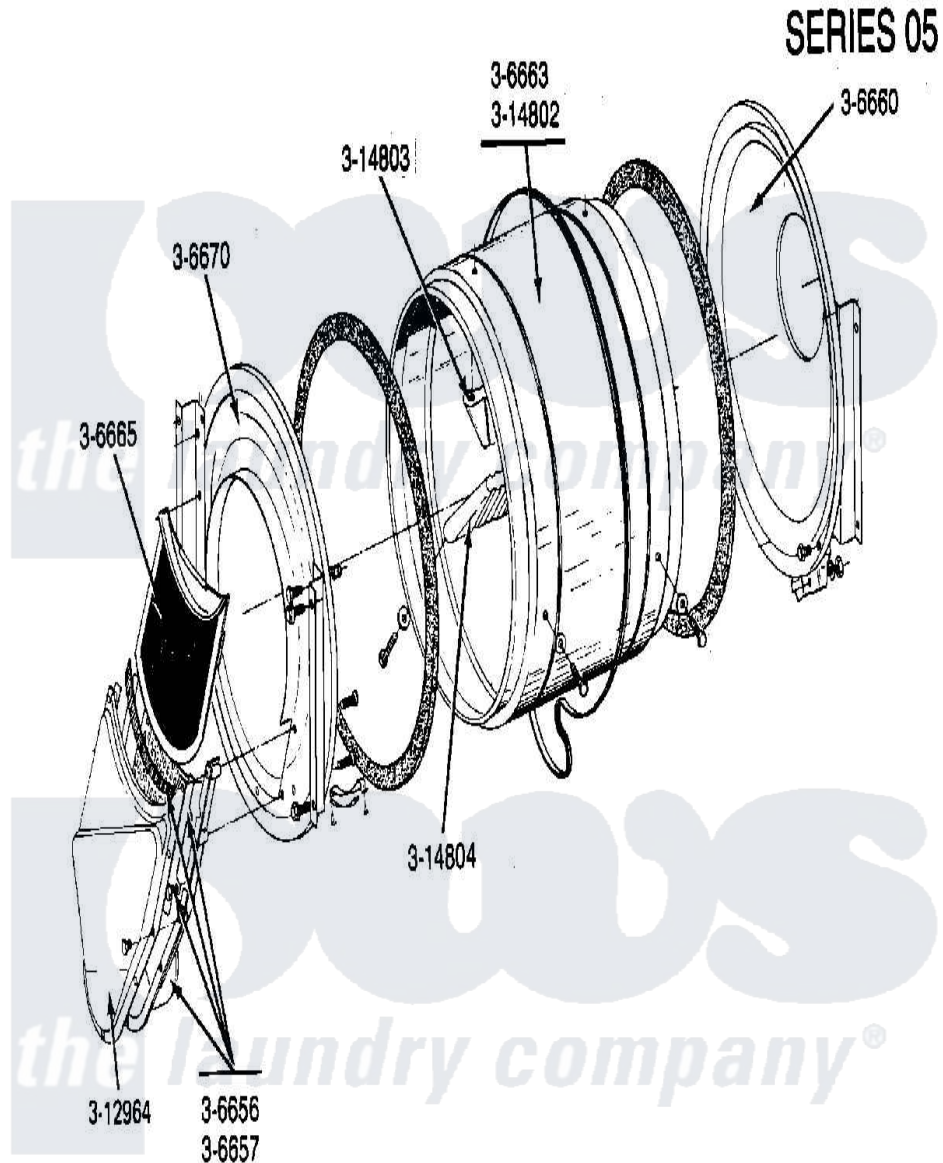

Maytag LDE23CD 06 - TUMBLER (FRONT & BACK)(SERIES 05)

Maytag Commercial Maytag LDE23CD Dryer Parts Parts Diagram 06 - TUMBLER (FRONT & BACK)(SERIES 05)  
 Click on the part number to view part

Item	Original Part Number	Replaced By	Status	Part Description
001	306656		Not Available	OUTLET DUCT & GRID ASSEMBLY
002	306657		Not Available	OUTLET DUCT & GRID
003	Y306660	<a href="#">33001106</a>		Back, Tumbler
004	306663		Not Available	TUMBLER W/BAFFLES
005	Y306665	<a href="#">33001003</a>		Screen, Lint
006	NLA		Not Available	TUMBLER FRONT---NA
007	314802		Not Available	TUMBLER W/OUT BAFFLES
008	314803	<a href="#">33001012</a>		Baffle
009	314804	<a href="#">33001004</a>		Baffle, Tall