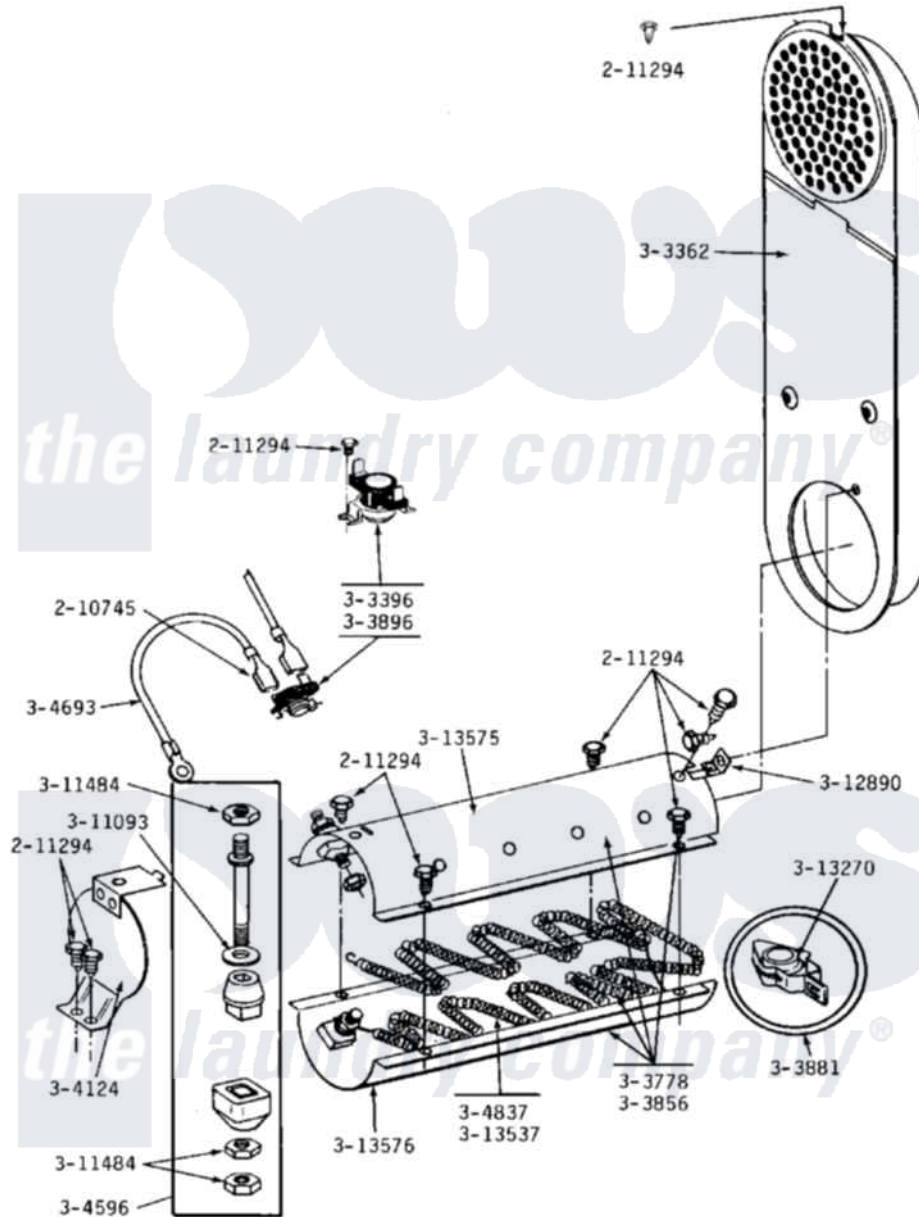

Maytag LDE23CD 07 - INLET DUCT & HEATER ASSEMBLY

Maytag [Commercial Maytag LDE23CD Dryer Parts](#) Parts Diagram 07 - INLET DUCT & HEATER ASSEMBLY
 Click on the part number to view part

Item	Original Part Number	Replaced By	Status	Part Description
001	210745			Wire Terminal
002	211294	90767		Screw, 8A X 3/8 HeX Washer Head Tapping
003	Y303362			Inlet Duct Assembly - DE
004	303396			Thermostat, Hi-Limit
005	Y303778			Heater Assembly Complete
006	Y303856		Not Available	HEATER ASSY. COMPLETE (208V)
007	Y303881			Clip And Insulator Assembly
008	303896			Hi-Limit Thermostat-Canada
009	304124		Not Available	HEATER SHIELD
010	Y304596			Terminal Insulator Assembly
011	Y304693			Jumper Wire
012	Y304837	W10116793		Element
013	311093			Washer, Terminal Connection
014	311484	112432		Nut
015	Y312890			Retainer, Heater Chamber

016	Y313270		Insulator For Heater Elemen
017	Y313537		Heater Element 240 Volt
018	Y313575	Not Available	HEATER CHAMBER, TOP
019	Y313576		Heater Chamber, Bottom