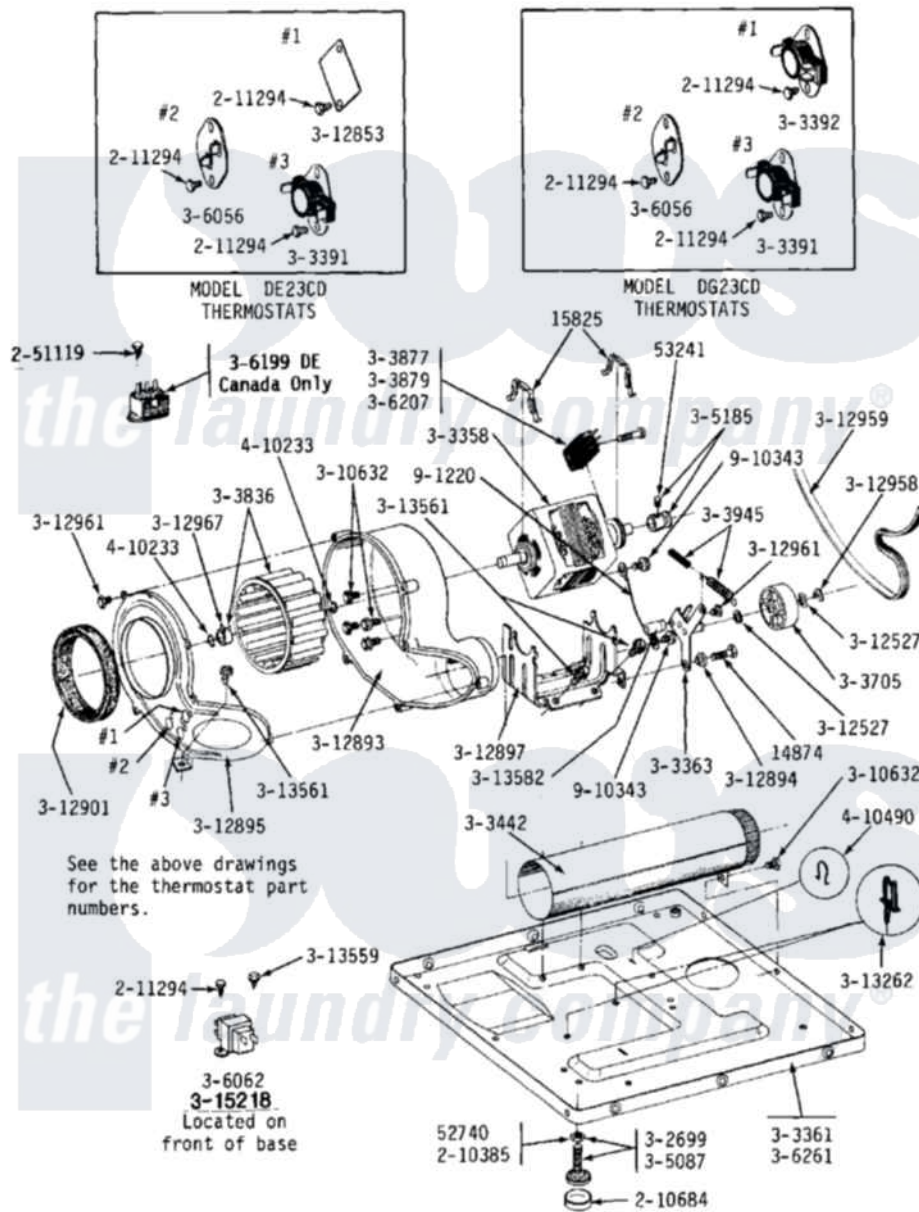

Maytag LDE23CD 08 - MOTOR, BLOWER, BASE FRAME & THERMOSTATS

Maytag Commercial Maytag LDE23CD Dryer Parts Parts Diagram 08 - MOTOR, BLOWER, BASE FRAME & THERMOSTATS

Click on the part number to view part

Item	Original Part Number	Replaced By	Status	Part Description
001	Y251119	3177991		Screw
002	Y014874			Screw, Idler Arm And Sleeve
003	Y015825			Clip, Motor To Motor Support
004	Y052740	62739		Nut, Lock
005	Y053241			Set Screw, Motor Pulley
006	210385			Lock Nut For Adjustable Leg
007	210684			Foot, Adjustable Leg
008	211294	90767		Screw, 8A X 3/8 HeX Washer Head Tapping
009	Y302699	22003428		Leg, Adjustable
010	Y303358	W10410999		Motor-Drive
011	Y303361		Not Available	BASE ASSY. (UPPER & LOWER)
012	Y303363	6-3033630		Idler Arm
013	Y303391	33303391		Thermostat, Cycling