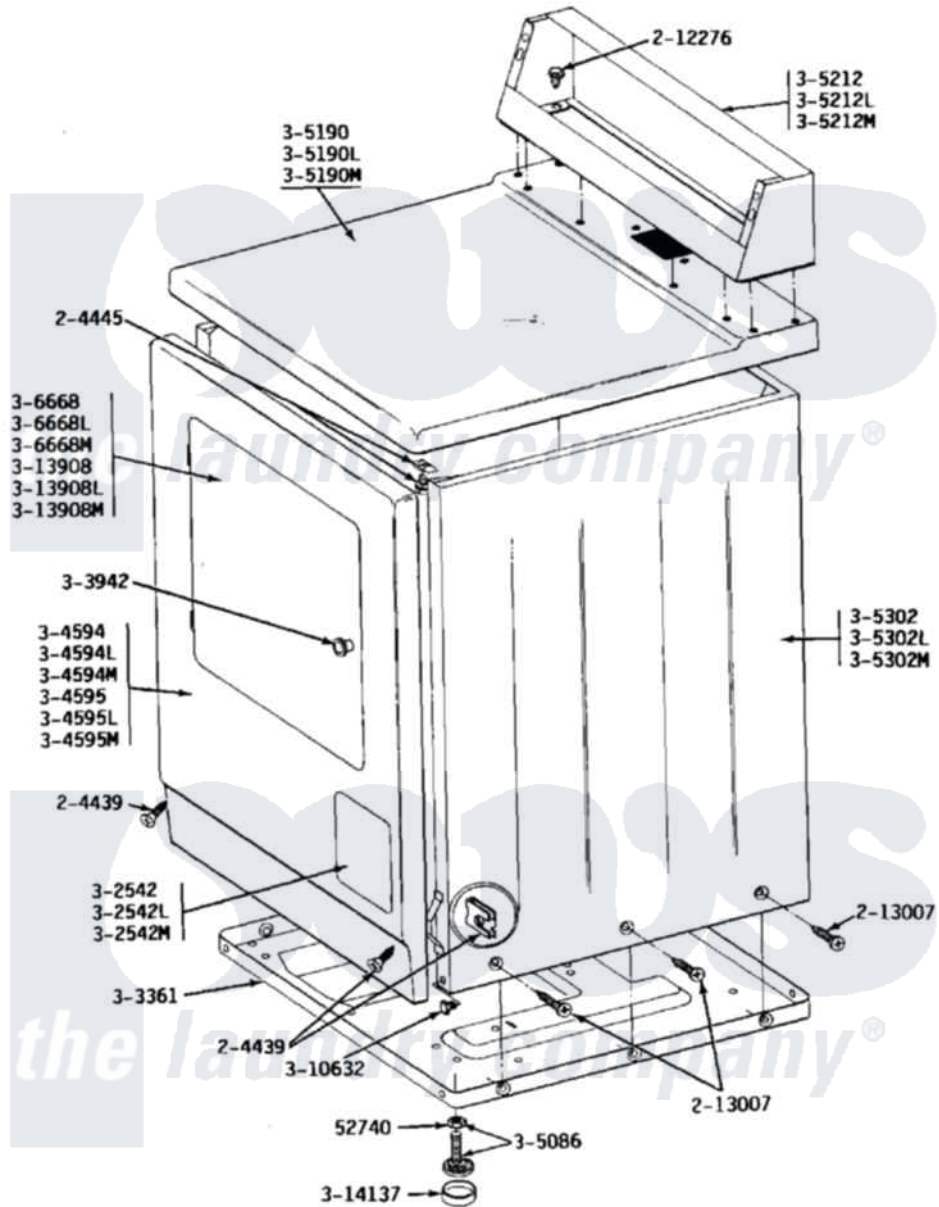

Maytag LDE24CA 01 - FRONT VIEW

Maytag Commercial Maytag LDE24CA Dryer Parts Parts Diagram 01 - FRONT VIEW
 Click on the part number to view part

Item	Original Part Number	Replaced By	Status	Part Description
001	Y052740	62739		Nut, Lock
002	204439			Screw And Fstner Assembly
003	204445			Screw And Fastener Assembly
004	212276	W10116760		Screw
005	213007			Xfor Cabinet See Cabinet, Back
009	Y303361		Not Available	BASE ASSY. (UPPER & LOWER)
010	NLA		Not Available	KNOB AND SCREW
014	NLA		Not Available	FRONT PANEL-WHITE
015	NLA		Not Available	FRONT PANEL-ALMOND
016	NLA		Not Available	FRONT PANEL-HARVEST WHEAT
017	Y305086			Adjustable Leg And Nut
018	Y305190	307104		Top Cover Assembly
019	NLA		Not Available	TOP COVER-ALMOND
020	NLA		Not Available	TOP COVER-HARVEST WHEAT

021	NLA		Not Available	CONSOLE-WHITE
022	NLA		Not Available	CONSOLE-ALMOND
023	NLA		Not Available	CONSOLE-HARVEST WHEAT
024	NLA		Not Available	CABINET-WHITE
025	NLA		Not Available	CABINET-ALMOND
026	NLA		Not Available	CABINET-HARVEST WHEAT
027	Y306668			DOOR (WHT)
028	NLA		Not Available	DOOR-ALMOND
029	NLA		Not Available	DOOR-HARVEST WHEAT
030	Y310632	1163839		Screw
031	Y313908			DOOR PANEL-WHITE
032	NLA		Not Available	DOOR PANEL-ALMOND
033	NLA		Not Available	DOOR PANEL-HARVEST WHEAT
034	Y314137			Foot, Rubber