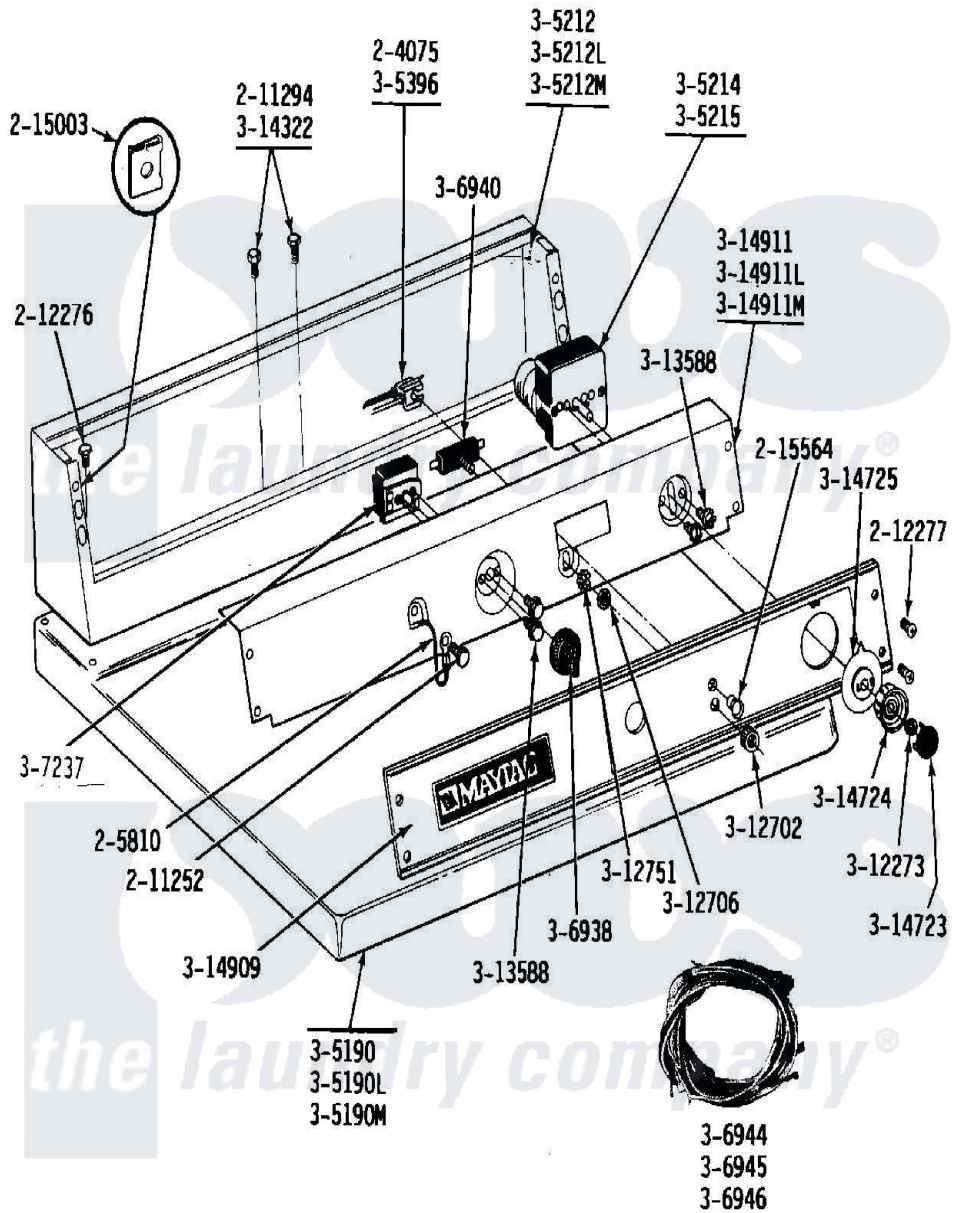

# Maytag LDE24CA 02 - CA CONTROL PANEL

Maytag [Commercial Maytag LDE24CA Dryer Parts](#) Parts Diagram 02 - CA CONTROL PANEL  
 Click on the part number to view part

Item	Original Part Number	Replaced By	Status	Part Description
001	204075		Not Available	PILOT LAMP (DG MODELS ONLY)
002	<a href="#">205810</a>			Wire, Ground
003	<a href="#">211252</a>			Screw, Ground Wire
004	<a href="#">211294</a>	<a href="#">90767</a>		Screw, 8A X 3/8 HeX Washer Head Tapping
005	212276	<a href="#">W10116760</a>		Screw
006	<a href="#">212277</a>			Screw, No.8 X 1/2 Inch
007	<a href="#">215003</a>			Fastener, Panel And Bracket
008	<a href="#">215564</a>			Lens, Indicator Light
009	Y305190	<a href="#">307104</a>		Top Cover Assembly
010	NLA		Not Available	TOP COVER-ALMOND
011	NLA		Not Available	TOP COVER-HARVEST WHEAT
012	NLA		Not Available	CONSOLE-WHITE
013	NLA		Not Available	CONSOLE-ALMOND
014	NLA		Not Available	CONSOLE-HARVEST WHEAT

015	<a href="#">305214</a>		Timer
016	305215	<a href="#">305214</a>	Timer
017	Y305396		Not Available LAMP, INDICATOR
018	<a href="#">306938</a>		Knob, Selector Switch
019	307237	<a href="#">W10327105</a>	Switch, Cycle Selection
020	306940	<a href="#">W10149462</a>	Switch, Push-To-Start
021	NLA		Not Available MAIN WIRE HARNESS - DE
022	NLA		Not Available MAIN WIRE HARNESS - DE
024	<a href="#">312273</a>		Nut, Control Knob
025	<a href="#">Y312702</a>		Knurled Nut, Start Switch
026	Y312706	<a href="#">422617</a>	Nut
027	<a href="#">312751</a>		Lockwasher, Start Switch
028	<a href="#">Y313588</a>	<a href="#">488234</a>	Screw 8-32 X 1/4
029	Y314322	<a href="#">211251</a>	Screw, Transformer
030	314723	<a href="#">W10133501</a>	Cap, Knob
031	<a href="#">314724</a>		Knob For Timer
032	314725	<a href="#">33001500</a>	Dial, Timer Indicator
033	314909	<a href="#">33001021</a>	Panel, Control
034	NLA		Not Available BACK-UP PLATE (WHITE)
035	NLA		Not Available BACK UP PLATE-ALMOND
036	NLA		Not Available BACK UP PLATE-HARVEST WHEAT