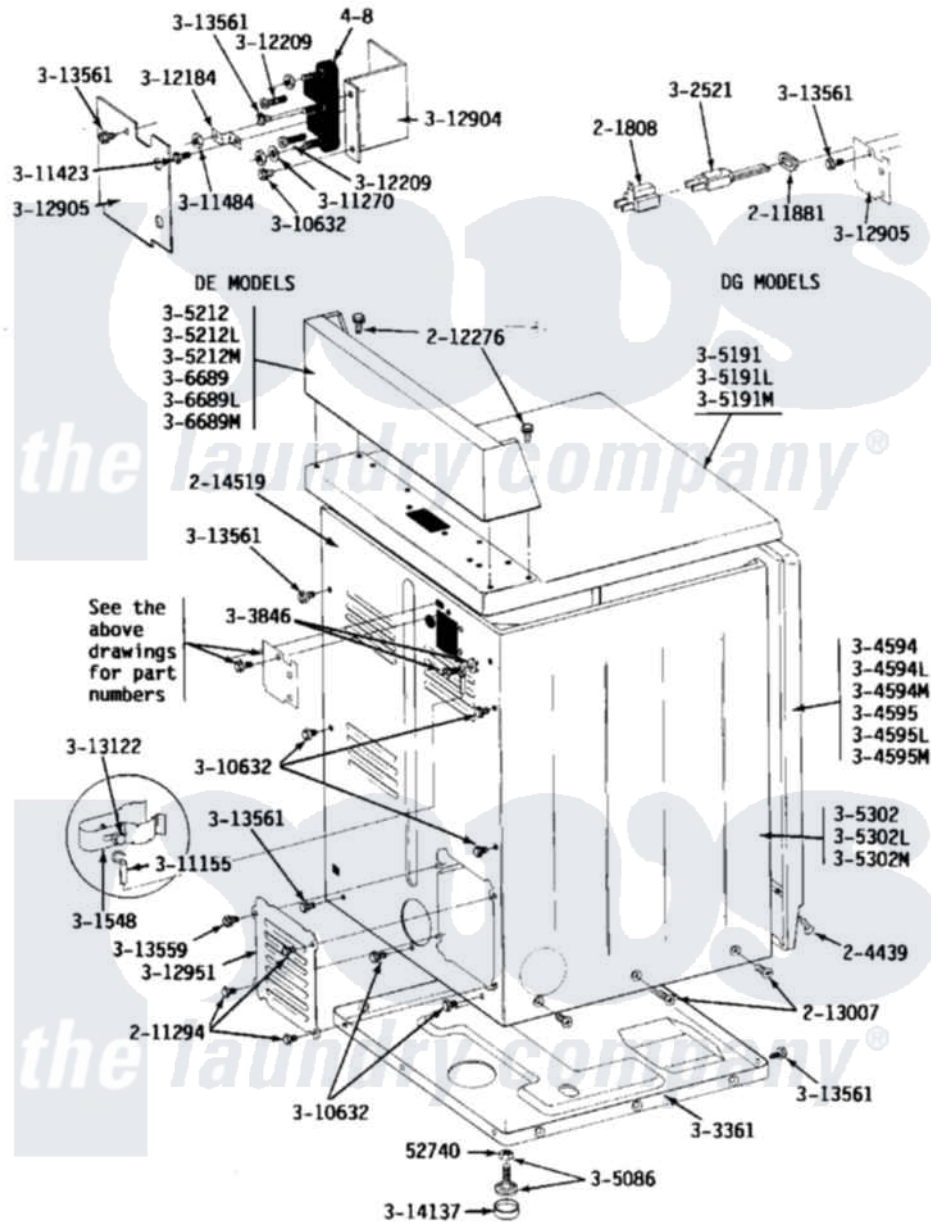

# Maytag LDE24CA 03 - REAR VIEW

Maytag Commercial Maytag LDE24CA Dryer Parts Parts Diagram 03 - REAR VIEW  
 Click on the part number to view part

Item	Original Part Number	Replaced By	Status	Part Description
001	<a href="#">Y052740</a>	<a href="#">62739</a>		Nut, Lock
002	<a href="#">Y201808</a>			Converter
003	<a href="#">204439</a>			Screw And Fstner Assembly
004	<a href="#">211294</a>	<a href="#">90767</a>		Screw, 8A X 3/8 HeX Washer Head Tapping
006	212276	<a href="#">W10116760</a>		Screw
007	<a href="#">213007</a>			Xfor Cabinet See Cabinet, Back
008	<a href="#">214519</a>			LABEL, ELECTRICAL INSTR. PART NOT USED-GAS MODELS ONLY
009	<a href="#">301548</a>			Clamp, Ground Wire
010	302521		Not Available	CORD, POWER PART NOT USED-GAS MODELS ONLY
011	Y303361		Not Available	BASE ASSY. (UPPER & LOWER)
012	NLA		Not Available	SCREW & WASHER ASSY.
016	NLA		Not Available	FRONT PANEL-WHITE
017	NLA		Not Available	FRONT PANEL-ALMOND