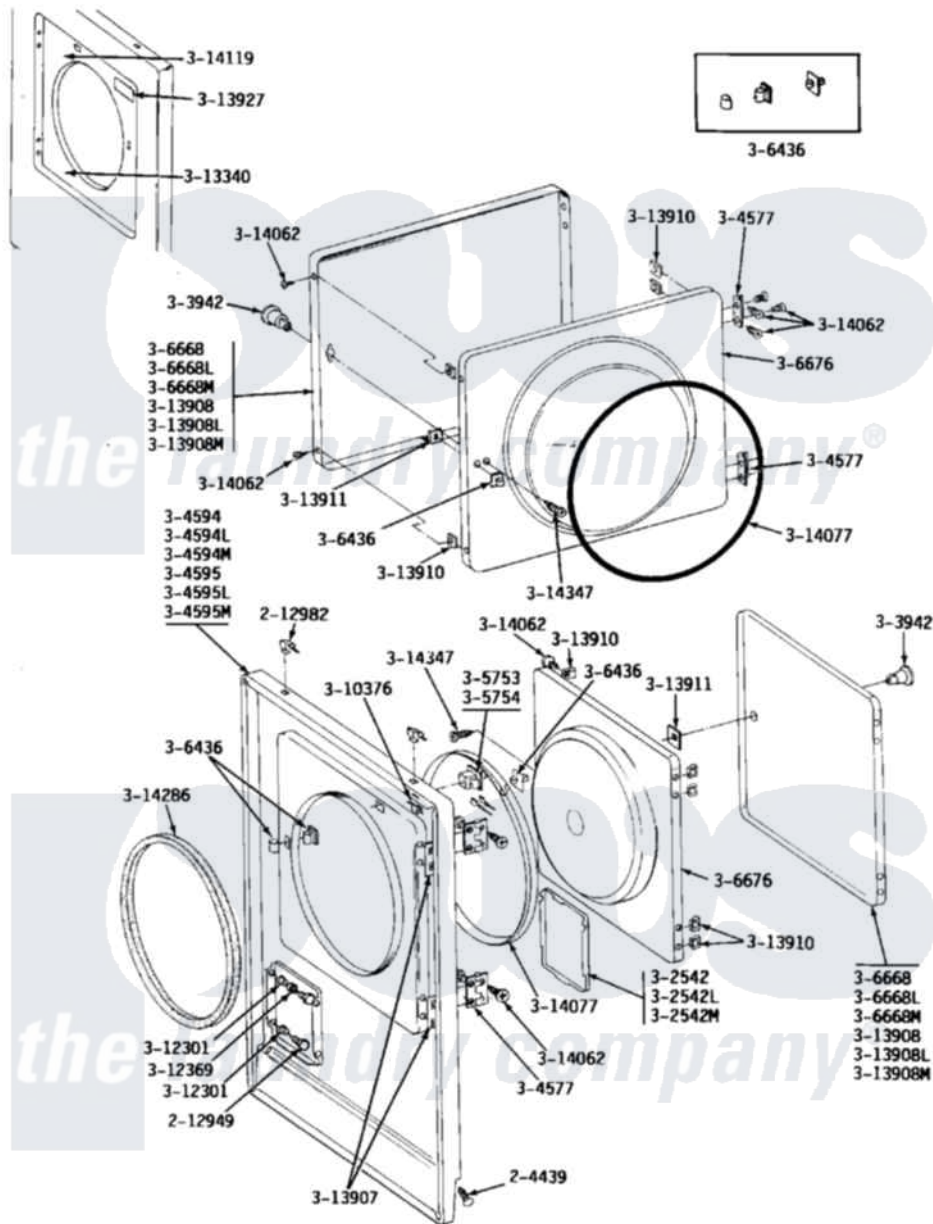

Maytag LDE24CA 04 - FRONT PANEL & DOOR ASSEMBLY

Maytag Commercial Maytag LDE24CA Dryer Parts Parts Diagram 04 - FRONT PANEL & DOOR ASSEMBLY
 Click on the part number to view part

Item	Original Part Number	Replaced By	Status	Part Description
001	204439			Screw And Fstner Assembly
002	212949	22001866		Screw, Relay
003	212982	22001650		Fastener, Spring
004	NLA		Not Available	ACCESS DOOR (WHITE)
005	NLA		Not Available	ACCESS DOOR-ALMOND
006	NLA		Not Available	ACCESS DOOR-HARVEST WHEAT
007	NLA		Not Available	KNOB AND SCREW
008	NLA		Not Available	FRONT PANEL-WHITE
009	NLA		Not Available	FRONT PANEL-ALMOND
010	NLA		Not Available	FRONT PANEL-HARVEST WHEAT
011	Y304577	33001230		Hinge, Door
012	Y305753	W10169313		Switch-Dor
014	306436			Door Latch Kit--W
015	Y306668			DOOR (WHT)
016	NLA		Not Available	DOOR-ALMOND

017	NLA	Not Available	DOOR-HARVEST WHEAT
018	NLA	Not Available	INNER DOOR WITH KNOB
019	Y310376		Clip, Door Switch Harness
020	NLA	Not Available	BUSHING FOR ACCESS STUD
021	312369		Sleeve, Access Panel Stud Part Not Used
022	Y313340		LABEL, LINT SCREEN INSTRUCTION
023	Y313907		Fastener, Twin
024	Y313908		DOOR PANEL-WHITE
025	NLA	Not Available	DOOR PANEL-ALMOND
026	NLA	Not Available	DOOR PANEL-HARVEST WHEAT
027	Y313910		Clip, Door Liner To Outer Panel
028	Y313911		Door Strike Retainer
029	Y313927		INSTRUCTION LABEL
030	Y314062		Screw, Door Hinge And Panel
031	314077		Door Seal
032	NLA	Not Available	GAS IGNITION LABEL
033	314286		Seal For Front Panel
034	NLA	Not Available	SCREW FOR DOOR KNOB---NA