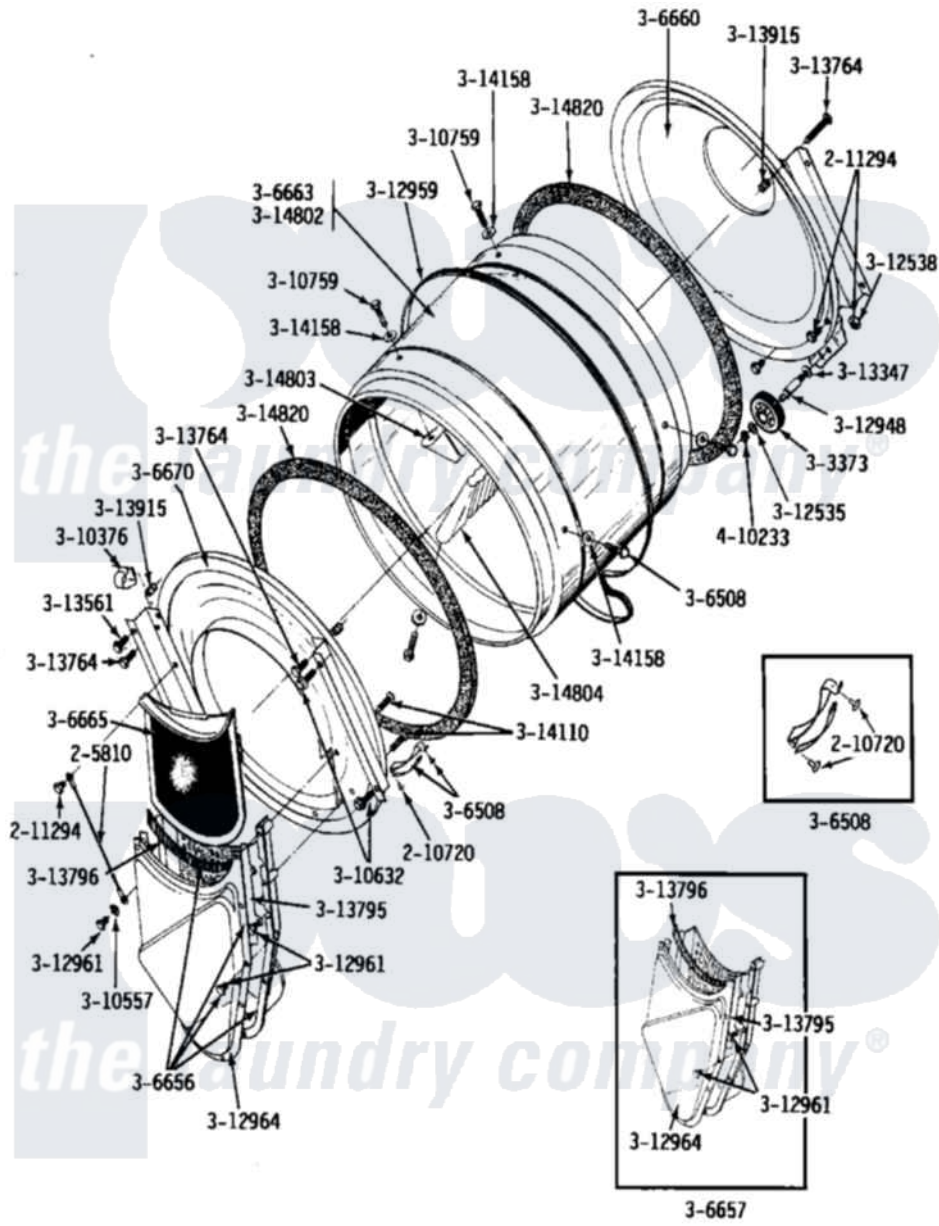

Maytag LDE24CA 05 - LINT SCREEN, TUMBLER (FRONT & BACK)

Maytag Commercial Maytag LDE24CA Dryer Parts Parts Diagram 05 - LINT SCREEN, TUMBLER (FRONT & BACK)
 Click on the part number to view part

Item	Original Part Number	Replaced By	Status	Part Description
001	205810			Wire, Ground
002	210720			Rivet, Bearing To Tumbler Frnt
003	211294	90767		Screw, 8A X 3/8 HeX Washer Head Tapping
004	Y303373	12001541		Drum Roller/Washer Assembly--W
005	306508			Tumbler Bearing Kit ----W
006	306656		Not Available	OUTLET DUCT & GRID ASSEMBLY
007	306657		Not Available	OUTLET DUCT & GRID
008	Y306660	33001106		Back, Tumbler
009	306663		Not Available	TUMBLER W/BAFFLES
010	Y306665	33001003		Screen, Lint
011	NLA		Not Available	TUMBLER FRONT----NA
012	Y310376			Clip, Door Switch Harness
013	310557			Washer
014	Y310632	1163839		Screw

015	Y310759		Screw, Tumbler Baffles
016	312535		Washer, Vault Mounting Brk.
017	312538	33001443	Nut, Hex
018	Y312948	6-3129480	Shaft- Tumbler
019	Y312959		Poly "V" Belt For Tumbler
020	Y312961	W10116751	Screw
021	Y312964	Not Available	OUTLET DUCT - OUTER HALF
022	Y313347	312535	Washer, Vault Mounting Brk.
023	Y313561		Screw----NA
024	NLA	Not Available	SCREW
025	Y313795		Guide For Lint Screen
026	Y313796		Lint Seal
027	NLA	Not Available	COVER, THREAD
028	Y314110	33002917	Screw, No.10-16
029	314158		Washer, Baffle To Tumbler
030	314802	Not Available	TUMBLER W/OUT BAFFLES
031	314803	33001012	Baffle
032	314803	33001012	Baffle
033	314804	33001004	Baffle, Tall
034	314820		Seal, Tumbler
035	410233	9703438	Ring-Retrn