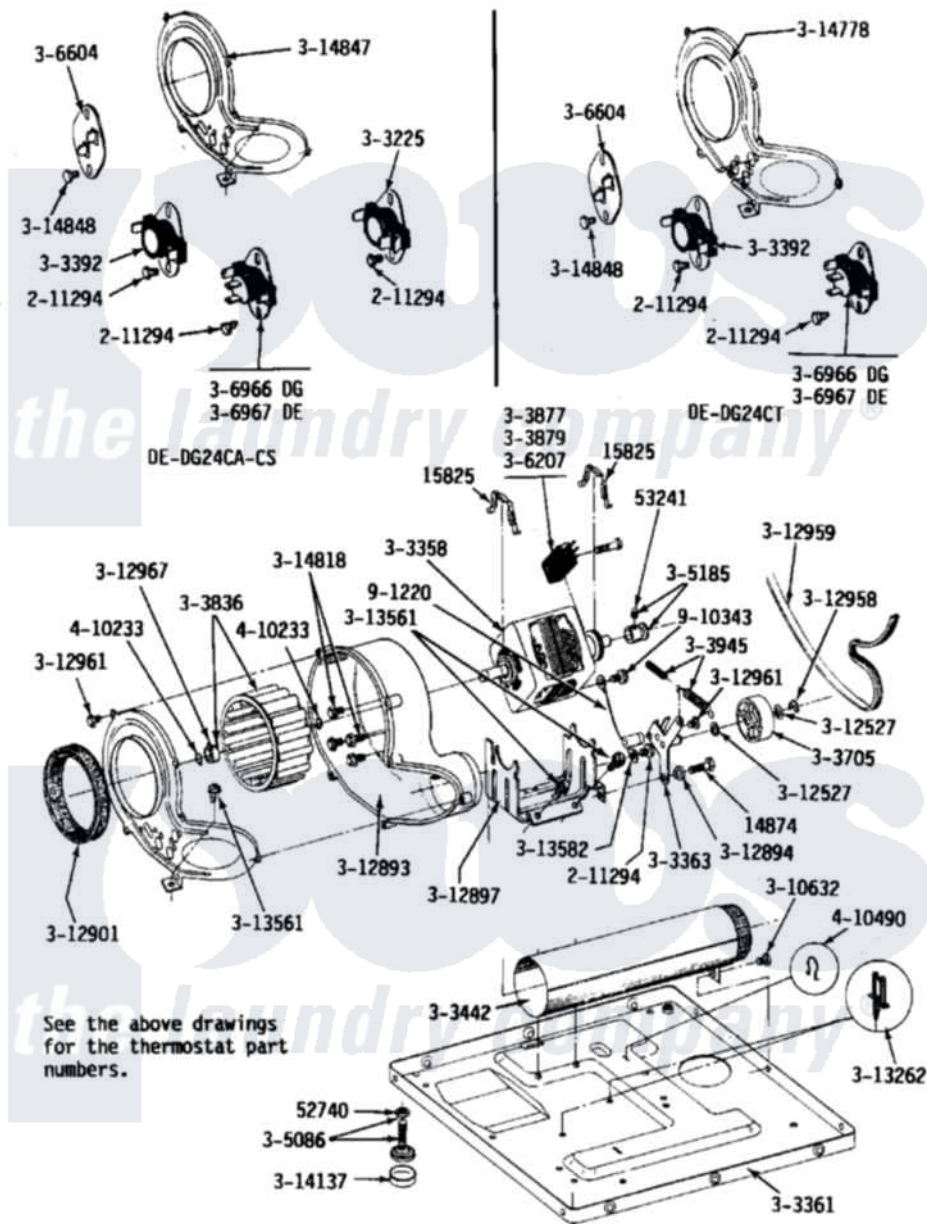

Maytag LDE24CA 07 - MOTOR, BLOWER, BASE FRAME & THERMOSTATS

Maytag [Commercial Maytag LDE24CA Dryer Parts](#) Parts Diagram 07 - MOTOR, BLOWER, BASE FRAME & THERMOSTATS

[Click on the part number to view part](#)

Item	Original Part Number	Replaced By	Status	Part Description
001	Y014874			Screw, Idler Arm And Sleeve
002	Y015825			Clip, Motor To Motor Support
003	Y052740	62739		Nut, Lock
004	Y053241			Set Screw, Motor Pulley
005	211294	90767		Screw, 8A X 3/8 HeX Washer Head Tapping
006	Y303225			Thermostat, Permanent Press
007	Y303358	W10410999		Motor-Drve
008	Y303361		Not Available	BASE ASSY. (UPPER & LOWER)
009	Y303363	6-3033630		Idler Arm
010	303392			Thermostat, Cycling
011	Y303442			EXHAUST DUCT ASSEMBLY
012	Y303705	6-3037050		Pulley- ID
013	Y303836			Blower Wheel Assembly And Clamp

014	Y303877		Not Available	SWITCH, MOTOR EXTERNAL START No.303358-2, No.303358-4, 303358-7
015	Y303879			Switch, Motor External Start
016	Y303945			IDLER SPRING ASSY. W/PLUG
017	Y305086			Adjustable Leg And Nut
018	Y305185	6-3051850		Pulley- MO
019	NLA		Not Available	SWITCH, MOTOR START- PROD.
020	NLA		Not Available	WIRE
021	306604			Cut-Off, Thermal Part Not Used
023	306967			Thermostat, Multi-Temp Part Not Used Mde26ct-MN Only
024	Y310632	1163839		Screw
025	Y312527			Washer, Idler Shaft
026	Y312893			Housing, Blower
027	Y312894	315772		Sleeve, Idler Arm
028	NLA		Not Available	SUPPORT, MOTOR
029	Y312901			Seal, Housing Cover
030	312958	354987		Ring, Retaining
031	Y312959			Poly "V" Belt For Tumbler
032	Y312961	W10116751		Screw
033	312967			Clamp, Blower Housing
034	Y313262	W10116752		Retainer-
035	Y313561			Screw----NA
036	Y313582	W10116756		Spacer
037	Y314137			Foot, Rubber
038	314818	1163839		Screw
039	314847			COVER, BLOWER HOUSING
041	410233	9703438		Ring-Retrn
042	901220			Ground Wire
043	910343	488234		Screw 8-32 X 1/4