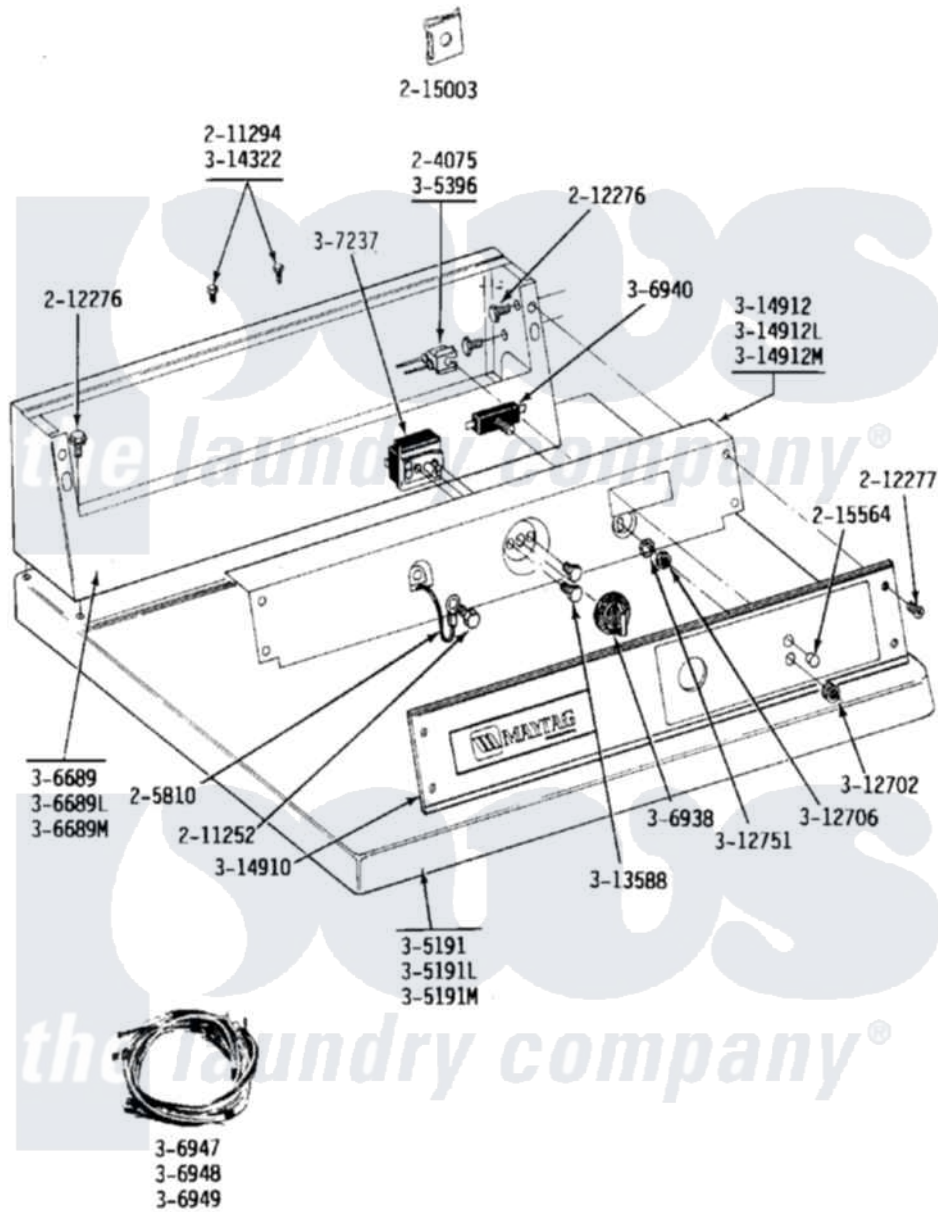

Maytag LDE24CM 01 - CM CONTROL PANEL

Maytag [Commercial Maytag LDE24CM Dryer Parts](#) Parts Diagram 01 - CM CONTROL PANEL
 Click on the part number to view part

Item	Original Part Number	Replaced By	Status	Part Description
001	204075		Not Available	PILOT LAMP (DG MODELS ONLY)
002	205810			Wire, Ground
003	211252			Screw, Ground Wire
004	211294	90767		Screw, 8A X 3/8 HeX Washer Head Tapping
005	212276	W10116760		Screw
006	212277			Screw, No.8 X 1/2 Inch
007	215003			Fastener, Panel And Bracket
008	215564			Lens, Indicator Light
009	Y305191		Not Available	TOP COVER-WHITE
010	NLA		Not Available	TOP COVER-ALMOND
011	NLA		Not Available	TOP COVER-HARVEST WHEAT
012	Y305396		Not Available	LAMP, INDICATOR
013	NLA		Not Available	CONTROL COVER (WHT)
014	NLA		Not Available	CONTROL COVER ASSY----NA

015	NLA		Not Available	CONTROL COVER ASSY
016	306938			Knob, Selector Switch
017	307237	W10327105		Switch, Cycle Selection
018	306940	W10149462		Switch, Push-To-Start
020	NLA		Not Available	MAIN WIRE HARNESS - DE
021	NLA		Not Available	MAIN WIRE HARNESS - DE
022	Y312702			Knurled Nut, Start Switch
023	Y312706	422617		Nut
024	312751			Lockwasher, Start Switch
025	Y313588	488234		Screw 8-32 X 1/4
026	Y314322	211251		Screw, Transformer
027	NLA		Not Available	CONTROL PANEL COMMERCIAL DRYER
028	314912		Not Available	BRACKET, CONTROL PANEL (WHT)
029	NLA		Not Available	BACK UP PLATE-ALMOND
030	NLA		Not Available	BACK UP PLATE-HARVEST WHEAT