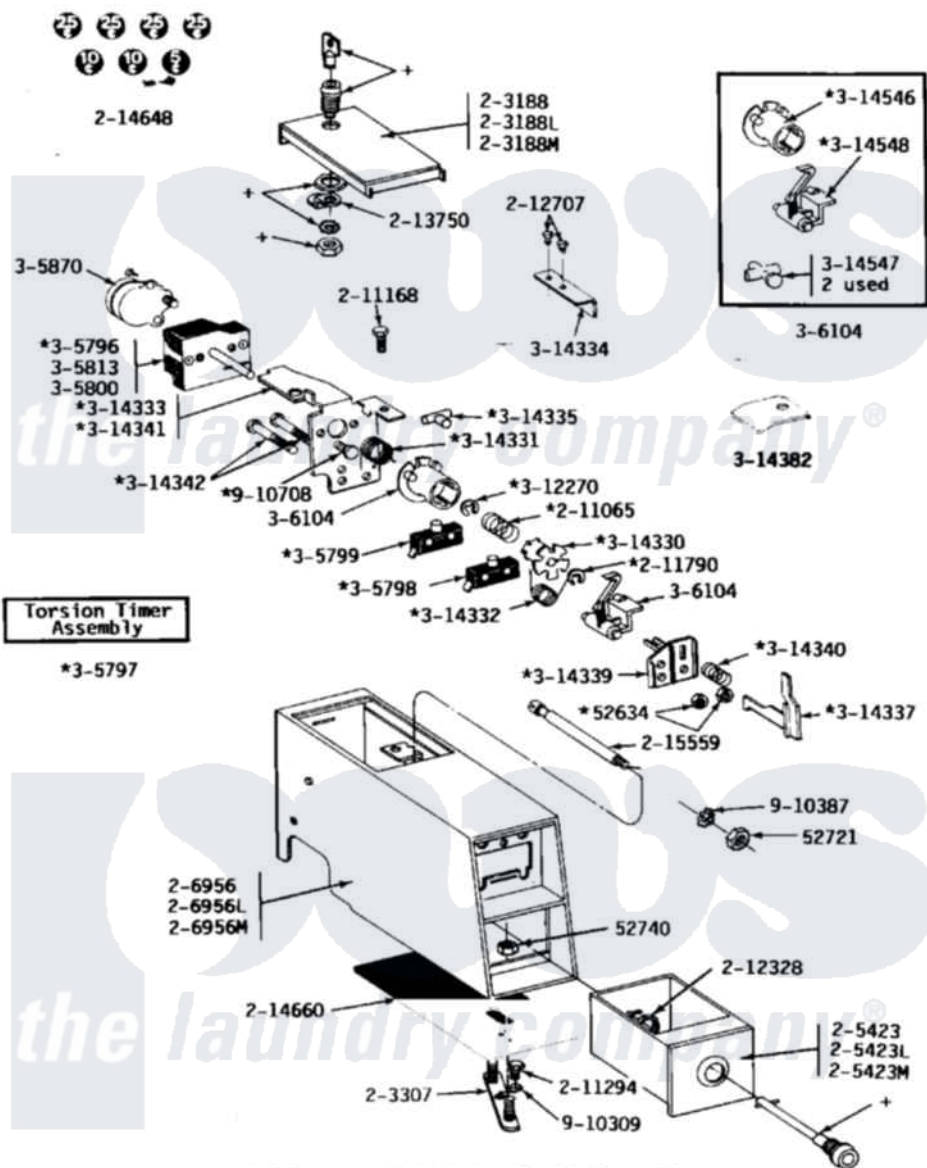

Maytag LDE24CM 02 - CM CONTROL PANEL/COIN BOX

+Contact your commercial laundry distributor for locks and keys.

Maytag [Commercial Maytag LDE24CM Dryer Parts](#) Parts Diagram 02 - CM CONTROL PANEL/COIN BOX
 Click on the part number to view part

Item	Original Part Number	Replaced By	Status	Part Description
001	Y052634	701719		Nut, Hex
002	Y052721			Nut, Terminal Block Plate
003	Y052740	62739		Nut, Lock
004	203188		Not Available	TIMER ACCESS DOOR (WHT)
005	203188L		Not Available	ACCESS DOOR-ALMOND
006	203188M		Not Available	ACCESS DOOR-HARVEST WHEAT
007	NLA		Not Available	MTG. STRAP---NA
008	205423	208883		Coin Box K
009	205423L	208883		Coin Box K
010	205423M	208883		Coin Box K
011	206956	22001405		Case, Coin Slide
012	206956L	22001405		Case, Coin Slide
013	206956M	22001405		Case, Coin Slide
014	211065			Spring, Index Wheel
015	211168	W10139210		Screw, 8-18 X 5/16