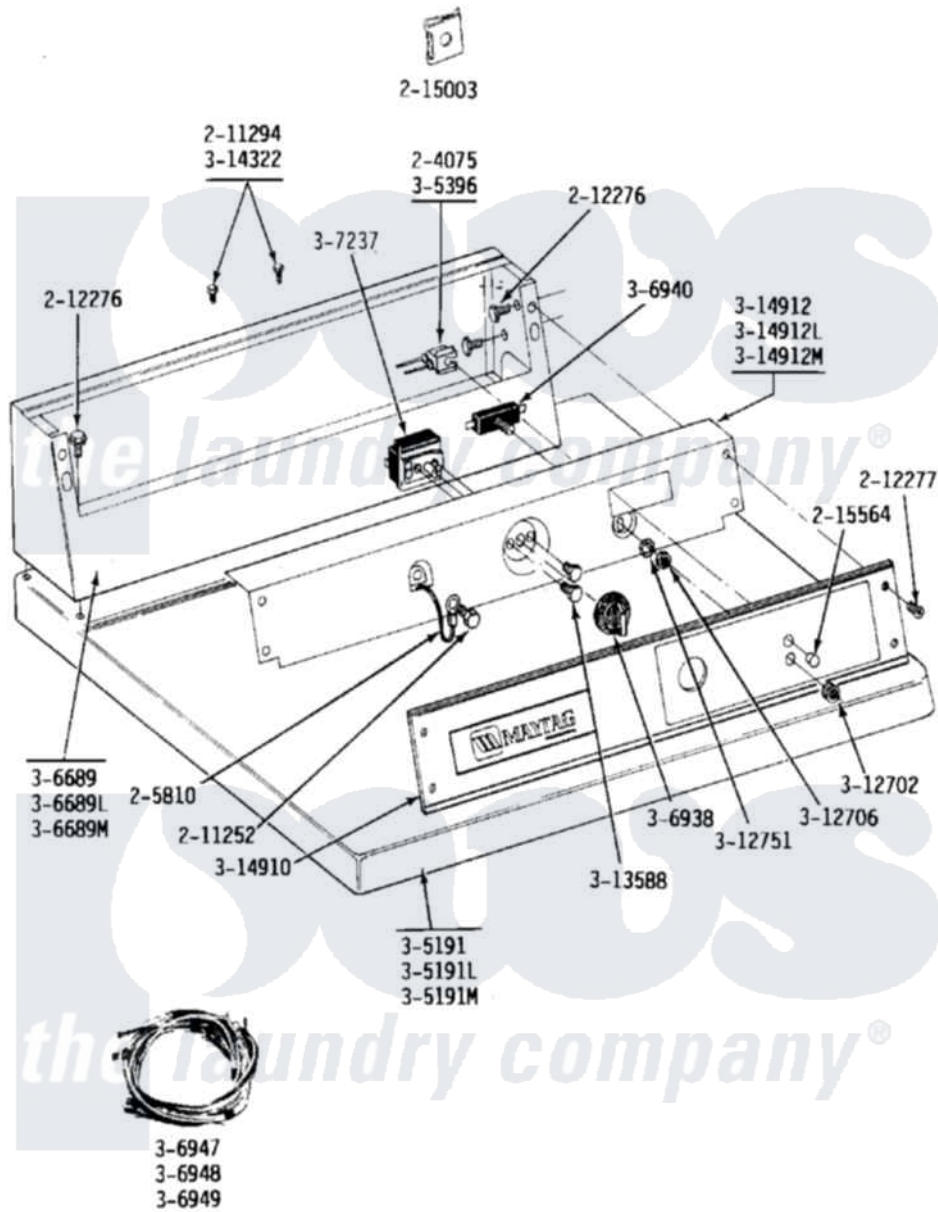

Maytag LDE24CM 03 - FRONT VIEW

Maytag [Commercial Maytag LDE24CM Dryer Parts](#) Parts Diagram 03 - FRONT VIEW
 Click on the part number to view part

| Item | Original Part Number | Replaced By | Status | Part Description |
|------|-------------------------|--------------------------|---------------|-----------------------------|
| 001 | Y052740 | 62739 | | Nut, Lock |
| 002 | 203188 | | Not Available | TIMER ACCESS DOOR (WHT) |
| 003 | 203188L | | Not Available | ACCESS DOOR-ALMOND |
| 004 | 203188M | | Not Available | ACCESS DOOR-HARVEST WHEAT |
| 005 | NLA | | Not Available | MTG. STRAP---NA |
| 006 | 204439 | | | Screw And Fstner Assembly |
| 007 | 204445 | | | Screw And Fastener Assembly |
| 008 | 205423 | 208883 | | Coin Box K |
| 009 | 205423L | 208883 | | Coin Box K |
| 010 | 205423M | 208883 | | Coin Box K |
| 011 | NLA | | Not Available | MAYTAG COIN SLIDE |
| 012 | 206956 | 22001405 | | Case, Coin Slide |
| 013 | 206956L | 22001405 | | Case, Coin Slide |
| 014 | 206956M | 22001405 | | Case, Coin Slide |
| 015 | 211201 | 00767 | | Screw, 8A X 3/8 HeX Washer |