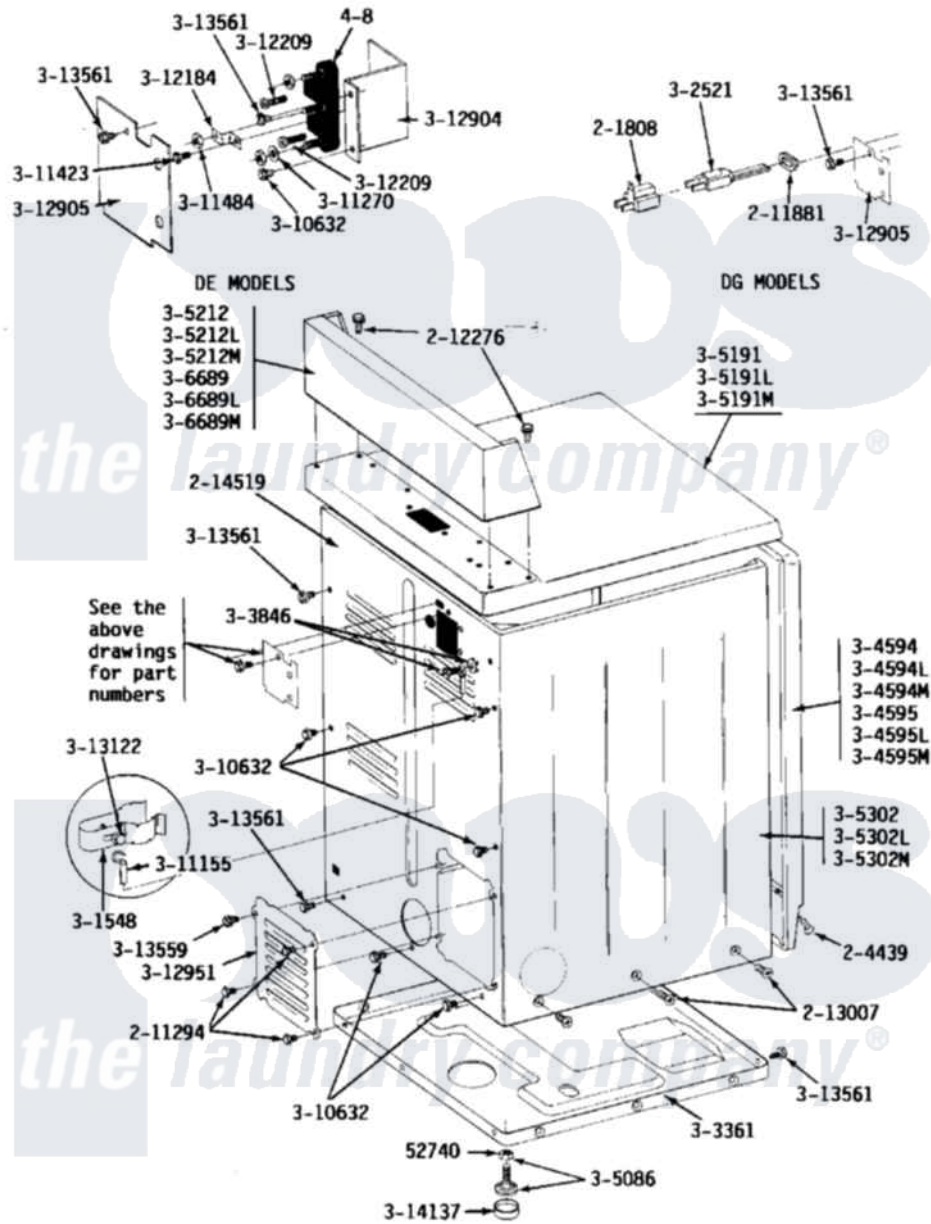

Maytag LDE24CM 04 - REAR VIEW

Maytag Commercial Maytag LDE24CM Dryer Parts Parts Diagram 04 - REAR VIEW
 Click on the part number to view part

Item	Original Part Number	Replaced By	Status	Part Description
001	Y052740	62739		Nut, Lock
002	Y201808			Converter
003	204439			Screw And Fstner Assembly
004	211294	90767		Screw, 8A X 3/8 HeX Washer Head Tapping
005	211881			Grommet, Cord Part Not Used-Gas Models Only
006	212276	W10116760		Screw
007	213007			Xfor Cabinet See Cabinet, Back
008	214519			LABEL, ELECTRICAL INSTR. PART NOT USED-GAS MODELS ONLY
009	301548			Clamp, Ground Wire
010	302521		Not Available	CORD, POWER PART NOT USED-GAS MODELS ONLY
011	Y303361		Not Available	BASE ASSY. (UPPER & LOWER)
012	NLA		Not Available	SCREW & WASHER ASSY.

013	NLA		Not Available	FRONT PANEL-WHITE
014	NLA		Not Available	FRONT PANEL-ALMOND
015	NLA		Not Available	FRONT PANEL-HARVEST WHEAT
016	Y305086			Adjustable Leg And Nut
017	305168	33002916		Power Cord, Canadian 240V
018	Y305191		Not Available	TOP COVER-WHITE
019	NLA		Not Available	TOP COVER-ALMOND
020	NLA		Not Available	TOP COVER-HARVEST WHEAT
021	NLA		Not Available	CONSOLE-WHITE
022	NLA		Not Available	CONSOLE-ALMOND
023	NLA		Not Available	CONSOLE-HARVEST WHEAT
024	NLA		Not Available	CABINET-WHITE
025	NLA		Not Available	CABINET-ALMOND
026	NLA		Not Available	CABINET-HARVEST WHEAT
027	NLA		Not Available	CONTROL COVER (WHT)
028	NLA		Not Available	CONTROL COVER ASSY----NA
029	NLA		Not Available	CONTROL COVER ASSY
030	Y310632	1163839		Screw
031	311155			Ground Wire And Clamp
032	Y311270			Washer, Terminal Block
033	Y311423	489483		Screw 10-32 X 1/2
034	311484	112432		Nut
035	Y312184			Strap, Grounding
036	Y312209	W10001200		Screw
037	Y312904			Bracket, Terminal Block
038	Y312905		Not Available	COVER, TERMINAL
039	Y312951		Not Available	ACCESS COVER, BACK
040	313122			Screw - Baffle To Tumbler
041	Y313559			Screw
042	Y313561			Screw----NA
043	Y314137			Foot, Rubber
044	400008			Block, Terminal