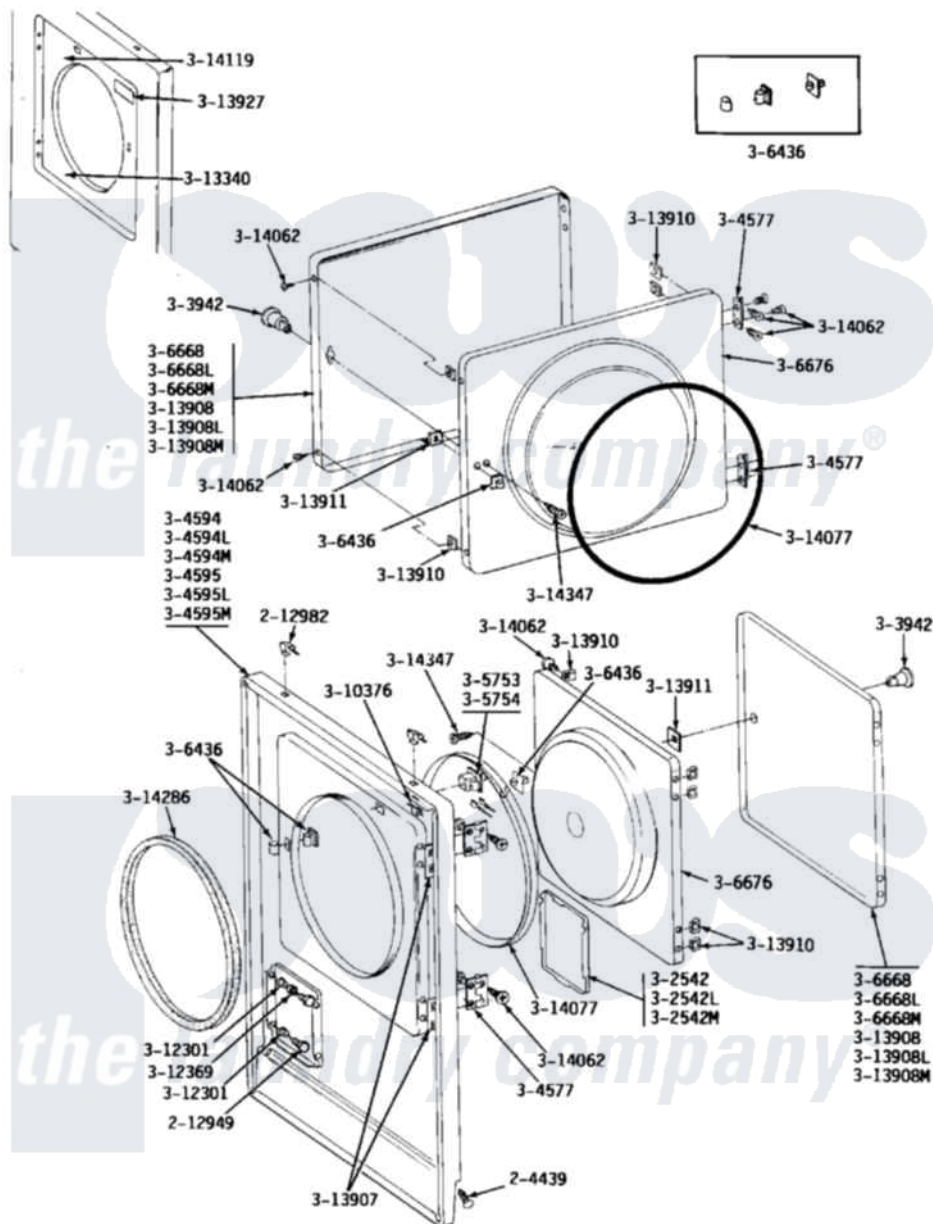

# Maytag LDE24CM 05 - FRONT PANEL & DOOR ASSEMBLY

Maytag Commercial Maytag LDE24CM Dryer Parts Parts Diagram 05 - FRONT PANEL & DOOR ASSEMBLY  
 Click on the part number to view part

Item	Original Part Number	Replaced By	Status	Part Description
001	<a href="#">204439</a>			Screw And Fstner Assembly
002	212949	<a href="#">22001866</a>		Screw, Relay
003	212982	<a href="#">22001650</a>		Fastener, Spring
004	NLA		Not Available	ACCESS DOOR (WHITE)
005	NLA		Not Available	ACCESS DOOR-ALMOND
006	NLA		Not Available	ACCESS DOOR-HARVEST WHEAT
007	NLA		Not Available	KNOB AND SCREW
008	NLA		Not Available	FRONT PANEL-WHITE
009	NLA		Not Available	FRONT PANEL-ALMOND
010	NLA		Not Available	FRONT PANEL-HARVEST WHEAT
011	Y304577	<a href="#">33001230</a>		Hinge, Door
012	<a href="#">Y305753</a>	<a href="#">W10169313</a>		Switch-Dor
013	<a href="#">306436</a>			Door Latch Kit--W
014	<a href="#">Y306668</a>			DOOR (WHT)
015	NLA		Not Available	DOOR-ALMOND

016	NLA	Not Available	DOOR-HARVEST WHEAT
017	NLA	Not Available	INNER DOOR WITH KNOB
018	<a href="#">Y310376</a>		Clip, Door Switch Harness
019	NLA	Not Available	BUSHING FOR ACCESS STUD
020	<a href="#">312369</a>		Sleeve, Access Panel Stud Part Not Used
021	<a href="#">Y313340</a>		LABEL, LINT SCREEN INSTRUCTION
022	<a href="#">Y313907</a>		Fastener, Twin
023	<a href="#">Y313908</a>		DOOR PANEL-WHITE
024	NLA	Not Available	DOOR PANEL-ALMOND
025	NLA	Not Available	DOOR PANEL-HARVEST WHEAT
026	<a href="#">Y313910</a>		Clip, Door Liner To Outer Panel
027	<a href="#">Y313911</a>		Door Strike Retainer
028	<a href="#">Y313927</a>		INSTRUCTION LABEL
029	<a href="#">Y314062</a>		Screw, Door Hinge And Panel
030	<a href="#">314077</a>		Door Seal
031	NLA	Not Available	GAS IGNITION LABEL
032	<a href="#">314286</a>		Seal For Front Panel
033	NLA	Not Available	SCREW FOR DOOR KNOB---NA