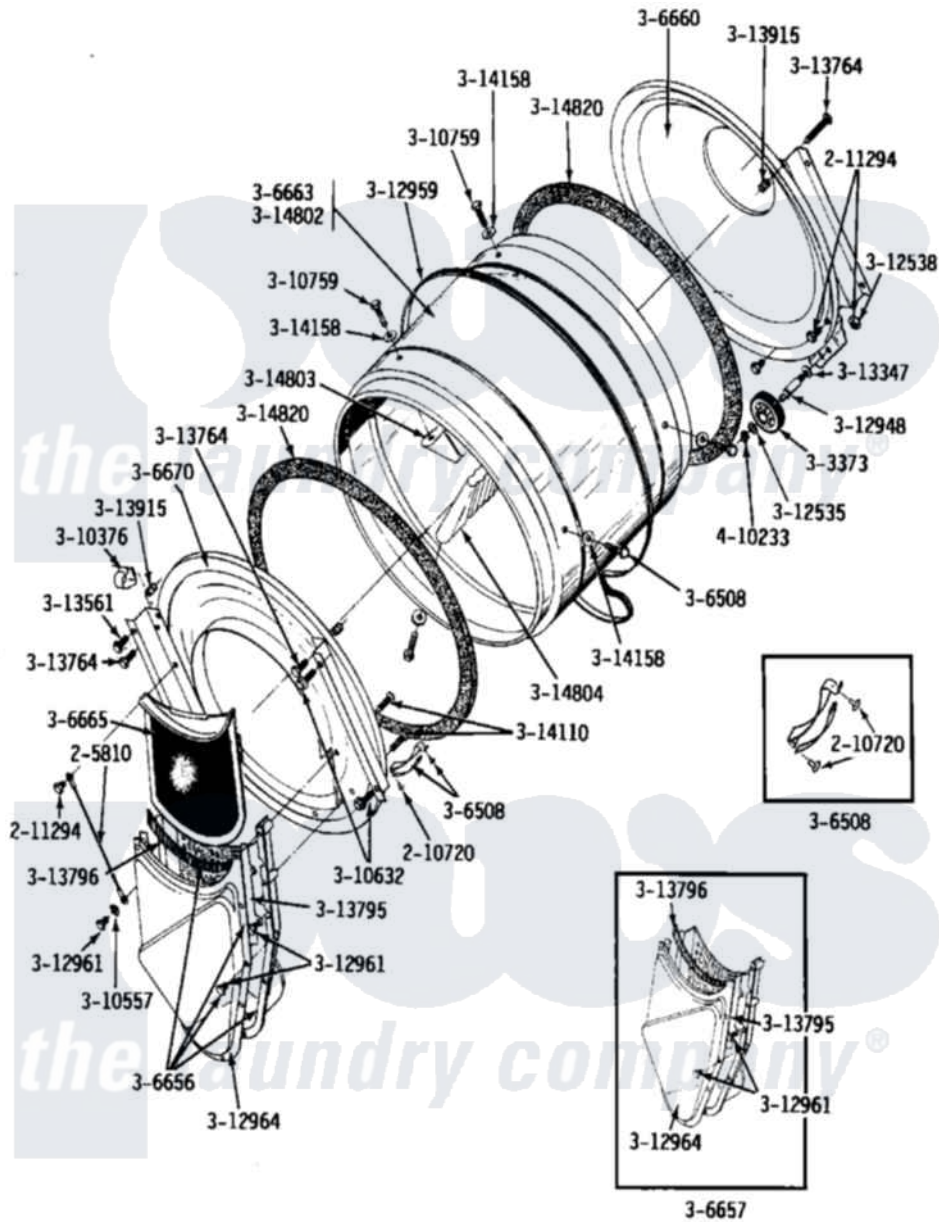

Maytag LDE24CM 06 - LINT SCREEN, TUMBLER (FRONT & BACK)

Maytag Commercial Maytag LDE24CM Dryer Parts Parts Diagram 06 - LINT SCREEN, TUMBLER (FRONT & BACK)
 Click on the part number to view part

Item	Original Part Number	Replaced By	Status	Part Description
001	205810			Wire, Ground
002	210720			Rivet, Bearing To Tumbler Frnt
003	211294	90767		Screw, 8A X 3/8 HeX Washer Head Tapping
004	Y303373	12001541		Drum Roller/Washer Assembly--W
005	306508			Tumbler Bearing Kit ----W
006	306656		Not Available	OUTLET DUCT & GRID ASSEMBLY
007	306657		Not Available	OUTLET DUCT & GRID
008	Y306660	33001106		Back, Tumbler
009	306663		Not Available	TUMBLER W/BAFFLES
010	Y306665	33001003		Screen, Lint
011	NLA		Not Available	TUMBLER FRONT----NA
012	Y310376			Clip, Door Switch Harness
013	310557			Washer
014	Y310632	1163839		Screw

015	Y310759		Screw, Tumbler Baffles
016	312535		Washer, Vault Mounting Brk.
017	312538	33001443	Nut, Hex
018	Y312948	6-3129480	Shaft- Tumbler
019	Y312959		Poly "V" Belt For Tumbler
020	Y312961	W10116751	Screw
021	Y312964	Not Available	OUTLET DUCT - OUTER HALF
022	Y313347	312535	Washer, Vault Mounting Brk.
023	Y313561		Screw----NA
024	NLA	Not Available	SCREW
025	Y313795		Guide For Lint Screen
026	Y313796		Lint Seal
027	NLA	Not Available	COVER, THREAD
028	Y314110	33002917	Screw, No.10-16
029	314158		Washer, Baffle To Tumbler
030	314802	Not Available	TUMBLER W/OUT BAFFLES
031	314803	33001012	Baffle
032	314803	33001012	Baffle
033	314804	33001004	Baffle, Tall
034	314820		Seal, Tumbler
035	410233	9703438	Ring-Retrn