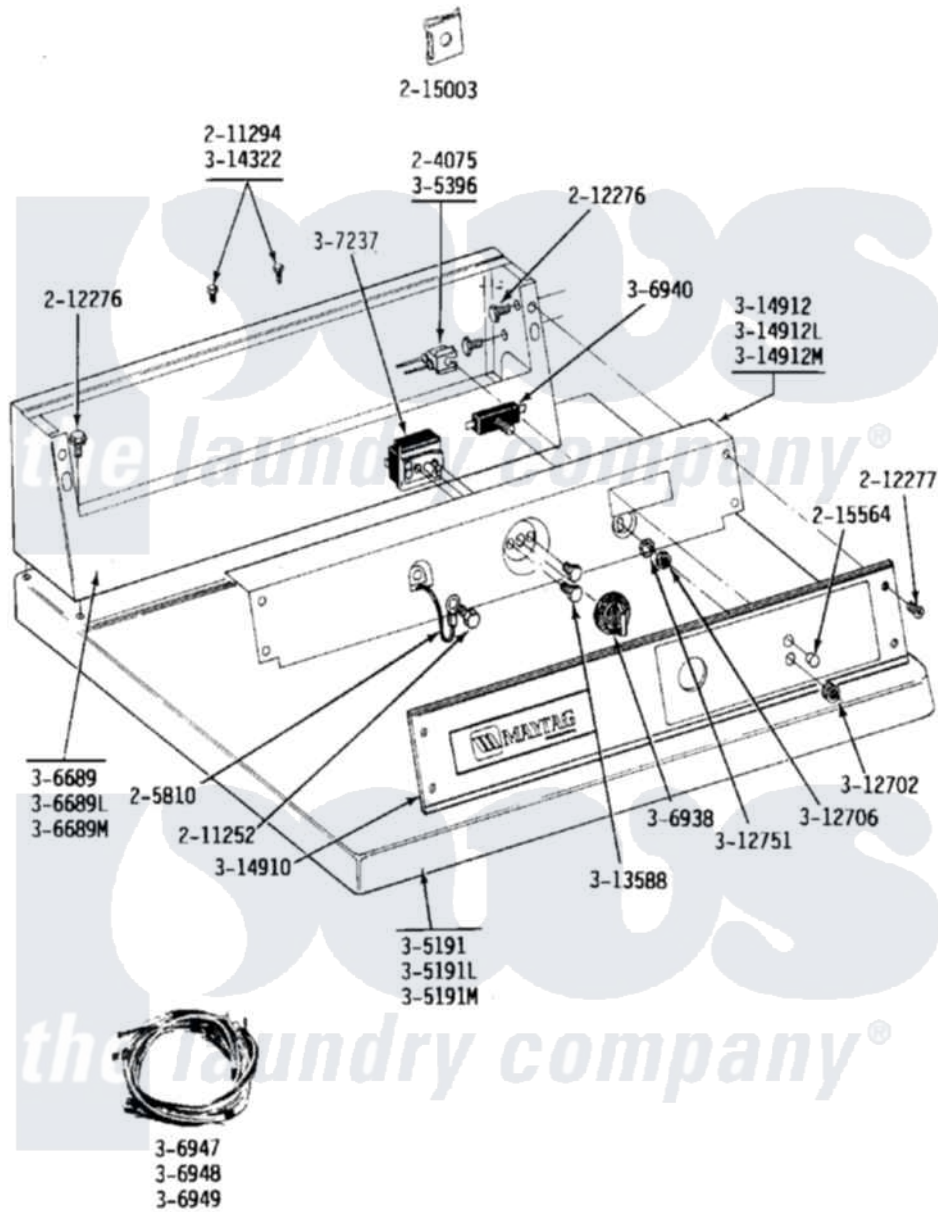

Maytag LDE24CS 01 - CS CONTROL PANEL

Maytag [Commercial Maytag LDE24CS Dryer Parts](#) Parts Diagram 01 - CS CONTROL PANEL
 Click on the part number to view part

Item	Original Part Number	Replaced By	Status	Part Description
001	204075		Not Available	PILOT LAMP (DG MODELS ONLY)
002	205810			Wire, Ground
003	211252			Screw, Ground Wire
004	211294	90767		Screw, 8A X 3/8 HeX Washer Head Tapping
005	212276	W10116760		Screw
006	212277			Screw, No.8 X 1/2 Inch
007	215003			Fastener, Panel And Bracket
008	215564			Lens, Indicator Light
009	Y305191		Not Available	TOP COVER-WHITE
010	NLA		Not Available	TOP COVER-ALMOND
011	NLA		Not Available	TOP COVER-HARVEST WHEAT
012	Y305396		Not Available	LAMP, INDICATOR
013	NLA		Not Available	CONTROL COVER (WHT)
014	NLA		Not Available	CONTROL COVER ASSY----NA

015	NLA		Not Available	CONTROL COVER ASSY
016	306938			Knob, Selector Switch
017	307237	W10327105		Switch, Cycle Selection
018	306940	W10149462		Switch, Push-To-Start
020	NLA		Not Available	MAIN WIRE HARNESS - DE
021	NLA		Not Available	MAIN WIRE HARNESS - DE
022	Y312702			Knurled Nut, Start Switch
023	Y312706	422617		Nut
024	312751			Lockwasher, Start Switch
025	Y313588	488234		Screw 8-32 X 1/4
026	Y314322	211251		Screw, Transformer
027	NLA		Not Available	CONTROL PANEL COMMERCIAL DRYER
028	314912		Not Available	BRACKET, CONTROL PANEL (WHT)
029	NLA		Not Available	BACK UP PLATE-ALMOND
030	NLA		Not Available	BACK UP PLATE-HARVEST WHEAT