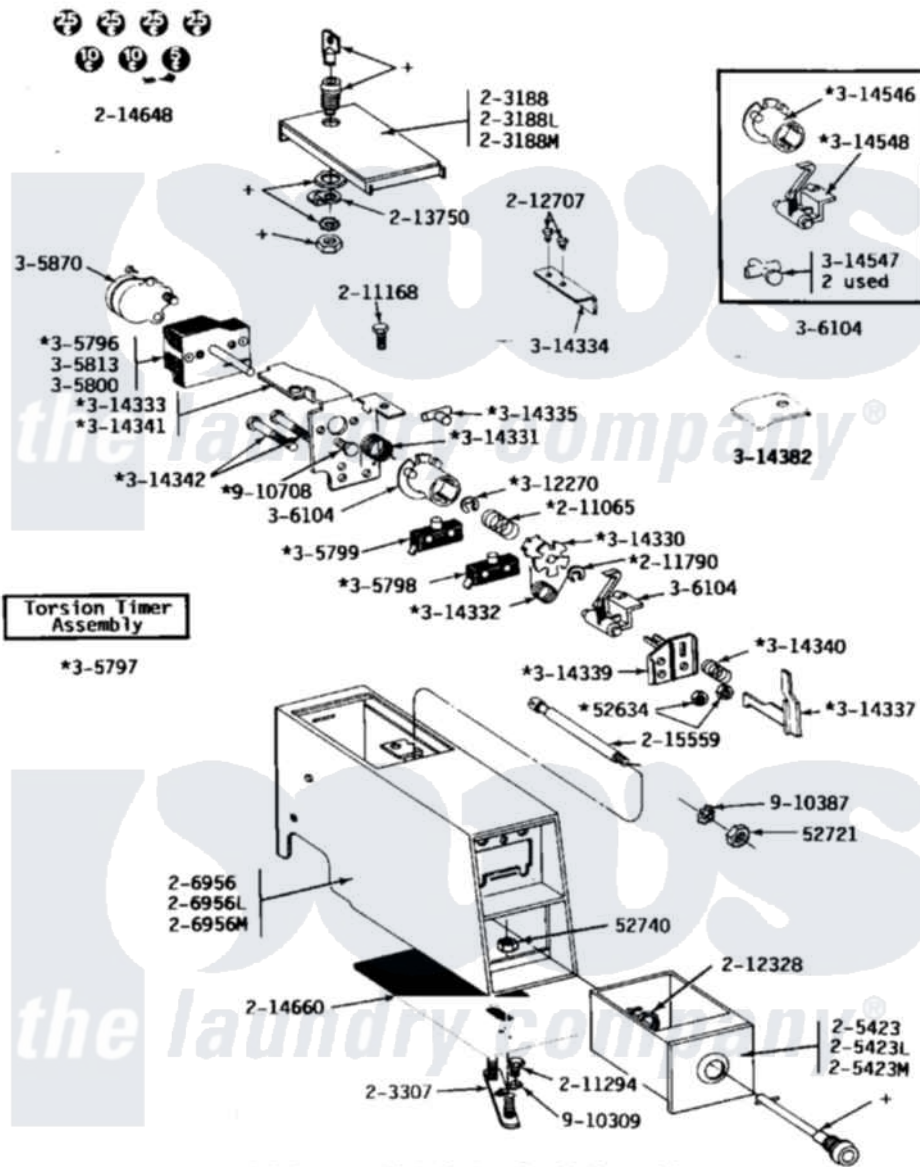

Maytag LDE24CS 02 - CS CONTROL PANEL/COIN BOX

+Contact your commercial laundry distributor for locks and keys.

Maytag [Commercial Maytag LDE24CS Dryer Parts](#) Parts Diagram 02 - CS CONTROL PANEL/COIN BOX
 Click on the part number to view part

Item	Original Part Number	Replaced By	Status	Part Description
001	Y052634	701719		Nut, Hex
002	Y052721			Nut, Terminal Block Plate
003	Y052740	62739		Nut, Lock
004	203188		Not Available	TIMER ACCESS DOOR (WHT)
005	203188L		Not Available	ACCESS DOOR-ALMOND
006	203188M		Not Available	ACCESS DOOR-HARVEST WHEAT
007	NLA		Not Available	MTG. STRAP---NA
008	205423	208883		Coin Box K
009	205423L	208883		Coin Box K
010	205423M	208883		Coin Box K
011	206956	22001405		Case, Coin Slide
012	206956L	22001405		Case, Coin Slide
013	206956M	22001405		Case, Coin Slide
014	211065			Spring, Index Wheel
015	211168	W10139210		Screw, 8-18 X 5/16