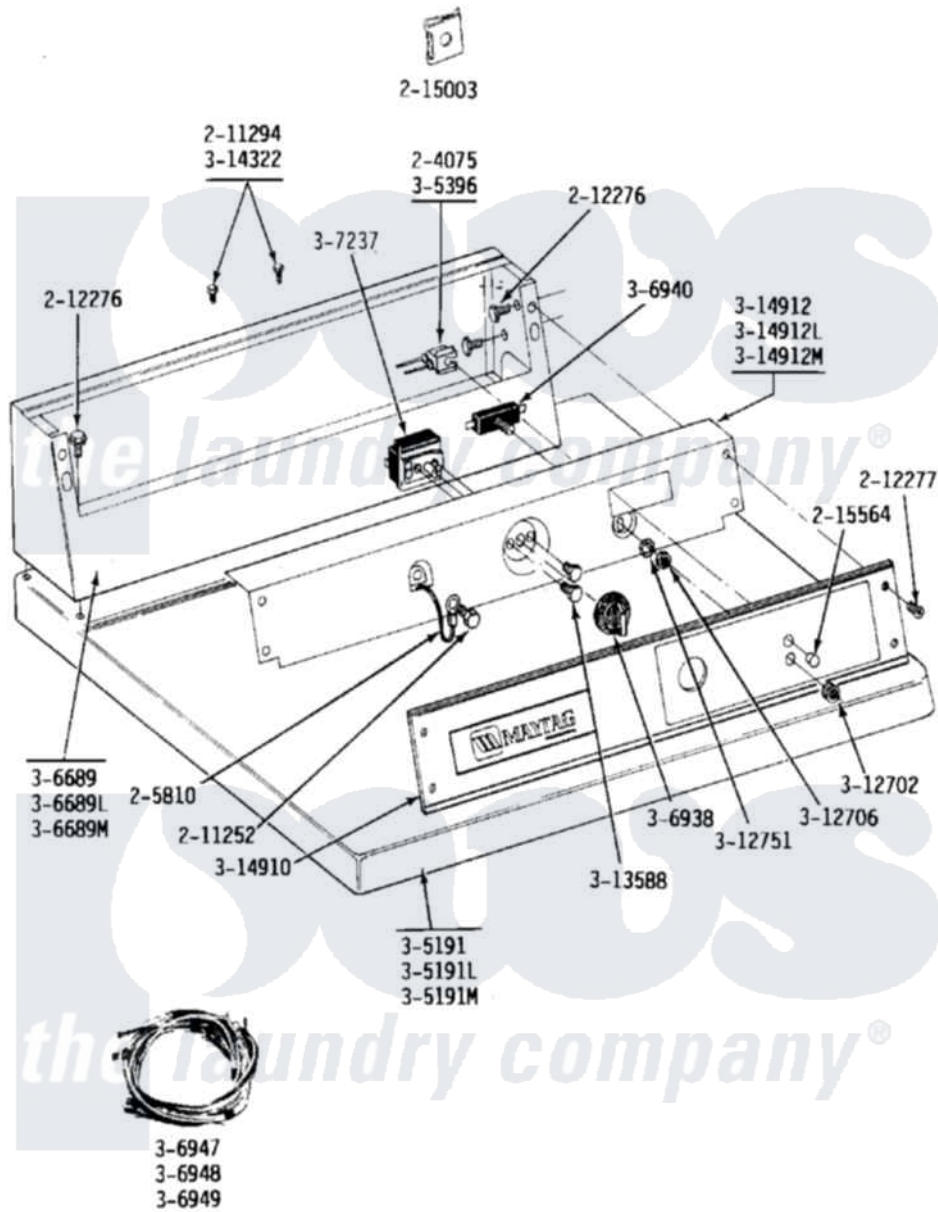

Maytag LDE24CS 04 - FRONT VIEW

Maytag [Commercial Maytag LDE24CS Dryer Parts](#) Parts Diagram 04 - FRONT VIEW
 Click on the part number to view part

Item	Original Part Number	Replaced By	Status	Part Description
001	Y052740	62739		Nut, Lock
002	203188		Not Available	TIMER ACCESS DOOR (WHT)
003	203188L		Not Available	ACCESS DOOR-ALMOND
004	203188M		Not Available	ACCESS DOOR-HARVEST WHEAT
005	NLA		Not Available	MTG. STRAP---NA
006	204439			Screw And Fstner Assembly
007	204445			Screw And Fastener Assembly
008	205423	208883		Coin Box K
009	205423L	208883		Coin Box K
010	205423M	208883		Coin Box K
011	NLA		Not Available	MAYTAG COIN SLIDE
012	206956	22001405		Case, Coin Slide
013	206956L	22001405		Case, Coin Slide
014	206956M	22001405		Case, Coin Slide
015	211201	00767		Screw, 8A X 3/8 HeX Washer

015	211294	90707		Head Tapping
016	212276	W10116760		Screw
017	213007			Xfor Cabinet See Cabinet, Back
018	213750	W10133266		Cam-Lock
019	214660			Gasket, Control Center
020	Y303361		Not Available	BASE ASSY. (UPPER & LOWER)
021	NLA		Not Available	KNOB AND SCREW
023	NLA		Not Available	FRONT PANEL-WHITE
024	NLA		Not Available	FRONT PANEL-ALMOND
025	NLA		Not Available	FRONT PANEL-HARVEST WHEAT
026	Y305086			Adjustable Leg And Nut
027	Y305191		Not Available	TOP COVER-WHITE
028	NLA		Not Available	TOP COVER-ALMOND
029	NLA		Not Available	TOP COVER-HARVEST WHEAT
030	NLA		Not Available	CABINET-WHITE
031	NLA		Not Available	CABINET-ALMOND
032	NLA		Not Available	CABINET-HARVEST WHEAT
033	Y306668			DOOR (WHT)
034	NLA		Not Available	DOOR-ALMOND
035	NLA		Not Available	DOOR-HARVEST WHEAT
036	NLA		Not Available	CONTROL COVER (WHT)
037	NLA		Not Available	CONTROL COVER ASSY----NA
038	NLA		Not Available	CONTROL COVER ASSY
039	Y310632	1163839		Screw
040	Y313908			DOOR PANEL-WHITE
041	NLA		Not Available	DOOR PANEL-ALMOND
042	NLA		Not Available	DOOR PANEL-HARVEST WHEAT
043	Y314137			Foot, Rubber
044	910309			Washer, Mounting Strap