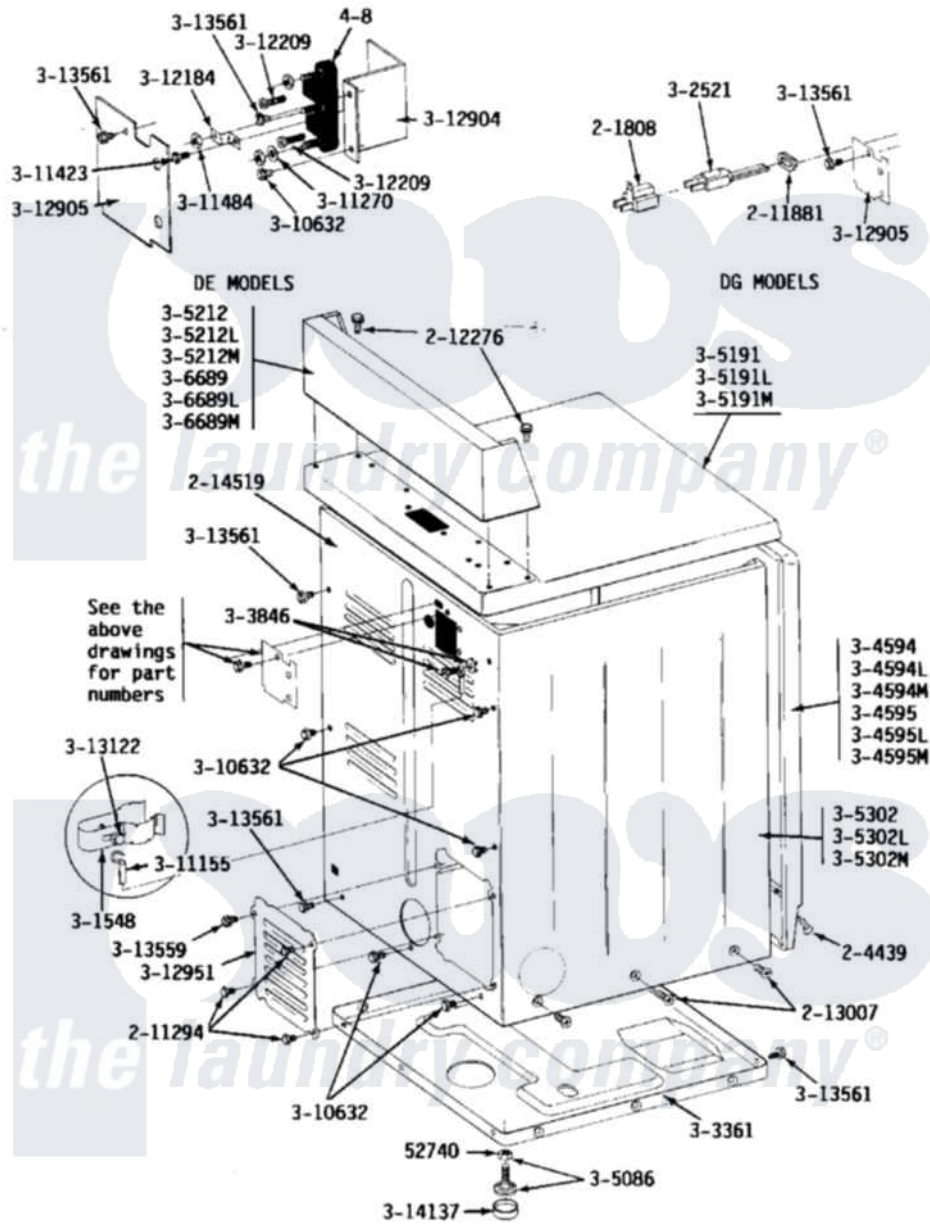

Maytag LDE24CS 05 - REAR VIEW

Maytag Commercial Maytag LDE24CS Dryer Parts Diagram 05 - REAR VIEW
 Click on the part number to view part

Item	Original Part Number	Replaced By	Status	Part Description
001	Y052740	62739		Nut, Lock
002	Y201808			Converter
003	204439			Screw And Fstner Assembly
004	211294	90767		Screw, 8A X 3/8 HeX Washer Head Tapping
005	211881			Grommet, Cord Part Not Used-Gas Models Only
006	212276	W10116760		Screw
007	213007			Xfor Cabinet See Cabinet, Back
008	214519			LABEL, ELECTRICAL INSTR. PART NOT USED-GAS MODELS ONLY
009	301548			Clamp, Ground Wire
010	302521		Not Available	CORD, POWER PART NOT USED-GAS MODELS ONLY
011	Y303361		Not Available	BASE ASSY. (UPPER & LOWER)
012	NLA		Not Available	SCREW & WASHER ASSY.

013	NLA		Not Available	FRONT PANEL-WHITE
014	NLA		Not Available	FRONT PANEL-ALMOND
015	NLA		Not Available	FRONT PANEL-HARVEST WHEAT
016	Y305086			Adjustable Leg And Nut
017	305168	33002916		Power Cord, Canadian 240V
018	Y305191		Not Available	TOP COVER-WHITE
019	NLA		Not Available	TOP COVER-ALMOND
020	NLA		Not Available	TOP COVER-HARVEST WHEAT
021	NLA		Not Available	CONSOLE-WHITE
022	NLA		Not Available	CONSOLE-ALMOND
023	NLA		Not Available	CONSOLE-HARVEST WHEAT
024	NLA		Not Available	CABINET-WHITE
025	NLA		Not Available	CABINET-ALMOND
026	NLA		Not Available	CABINET-HARVEST WHEAT
027	NLA		Not Available	CONTROL COVER (WHT)
028	NLA		Not Available	CONTROL COVER ASSY----NA
029	NLA		Not Available	CONTROL COVER ASSY
030	Y310632	1163839		Screw
031	311155			Ground Wire And Clamp
032	Y311270			Washer, Terminal Block
033	Y311423	489483		Screw 10-32 X 1/2
034	311484	112432		Nut
035	Y312184			Strap, Grounding
036	Y312209	W10001200		Screw
037	Y312904			Bracket, Terminal Block
038	Y312905		Not Available	COVER, TERMINAL
039	Y312951		Not Available	ACCESS COVER, BACK
040	313122			Screw - Baffle To Tumbler
041	Y313559			Screw
042	Y313561			Screw----NA
043	Y314137			Foot, Rubber
044	400008			Block, Terminal