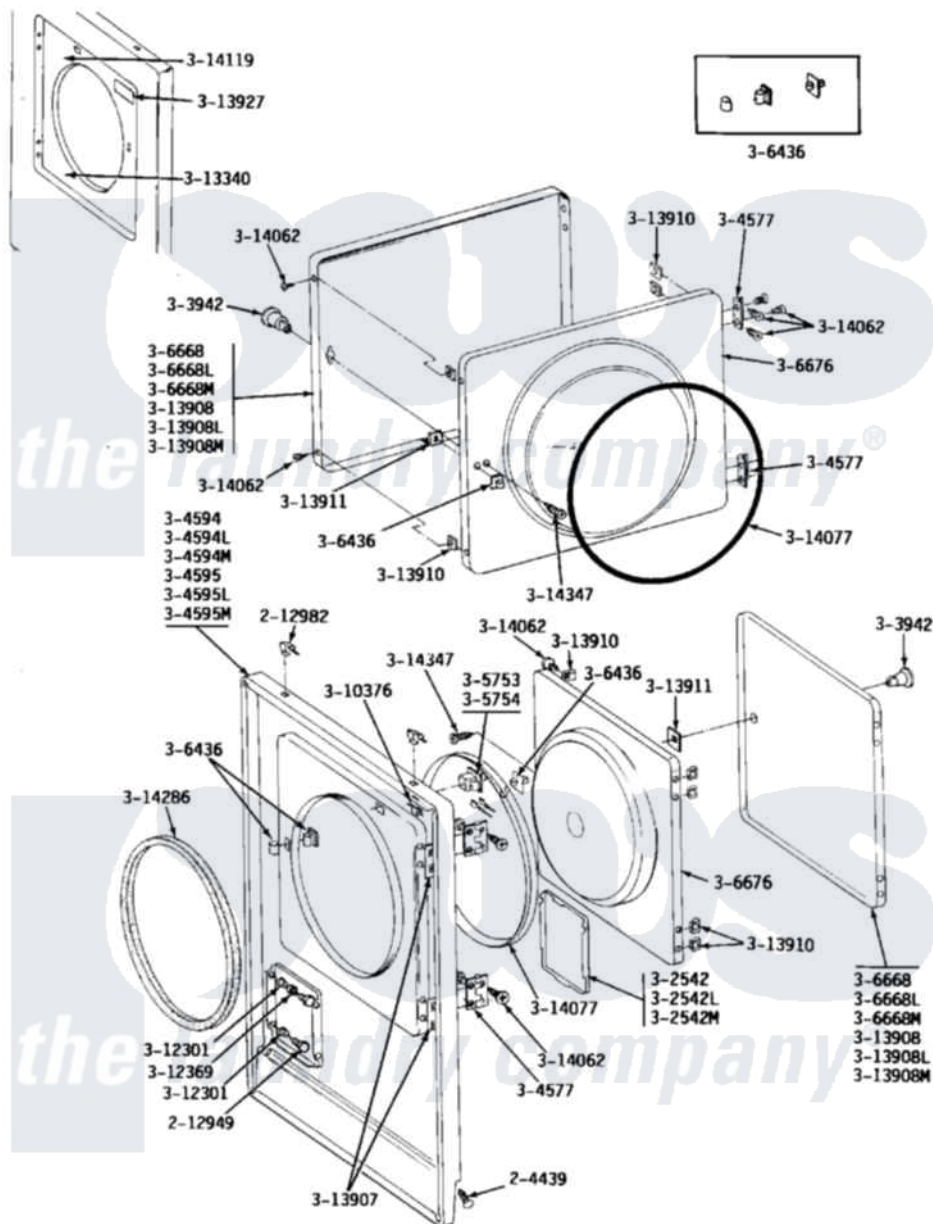

# Maytag LDE24CS 06 - FRONT PANEL & DOOR ASSEMBLY

Maytag Commercial Maytag LDE24CS Dryer Parts Parts Diagram 06 - FRONT PANEL & DOOR ASSEMBLY  
 Click on the part number to view part

Item	Original Part Number	Replaced By	Status	Part Description
001	<a href="#">204439</a>			Screw And Fstner Assembly
002	212949	<a href="#">22001866</a>		Screw, Relay
003	212982	<a href="#">22001650</a>		Fastener, Spring
004	NLA		Not Available	ACCESS DOOR (WHITE)
005	NLA		Not Available	ACCESS DOOR-ALMOND
006	NLA		Not Available	ACCESS DOOR-HARVEST WHEAT
007	NLA		Not Available	KNOB AND SCREW
008	NLA		Not Available	FRONT PANEL-WHITE
009	NLA		Not Available	FRONT PANEL-ALMOND
010	NLA		Not Available	FRONT PANEL-HARVEST WHEAT
011	Y304577	<a href="#">33001230</a>		Hinge, Door
012	<a href="#">Y305753</a>	<a href="#">W10169313</a>		Switch-Dor
013	<a href="#">306436</a>			Door Latch Kit--W
014	<a href="#">Y306668</a>			DOOR (WHT)
015	NLA		Not Available	DOOR-ALMOND

016	NLA	Not Available	DOOR-HARVEST WHEAT
017	NLA	Not Available	INNER DOOR WITH KNOB
018	<a href="#">Y310376</a>		Clip, Door Switch Harness
019	NLA	Not Available	BUSHING FOR ACCESS STUD
020	<a href="#">312369</a>		Sleeve, Access Panel Stud Part Not Used
021	<a href="#">Y313340</a>		LABEL, LINT SCREEN INSTRUCTION
022	<a href="#">Y313907</a>		Fastener, Twin
023	<a href="#">Y313908</a>		DOOR PANEL-WHITE
024	NLA	Not Available	DOOR PANEL-ALMOND
025	NLA	Not Available	DOOR PANEL-HARVEST WHEAT
026	<a href="#">Y313910</a>		Clip, Door Liner To Outer Panel
027	<a href="#">Y313911</a>		Door Strike Retainer
028	<a href="#">Y313927</a>		INSTRUCTION LABEL
029	<a href="#">Y314062</a>		Screw, Door Hinge And Panel
030	<a href="#">314077</a>		Door Seal
031	NLA	Not Available	GAS IGNITION LABEL
032	<a href="#">314286</a>		Seal For Front Panel
033	NLA	Not Available	SCREW FOR DOOR KNOB---NA