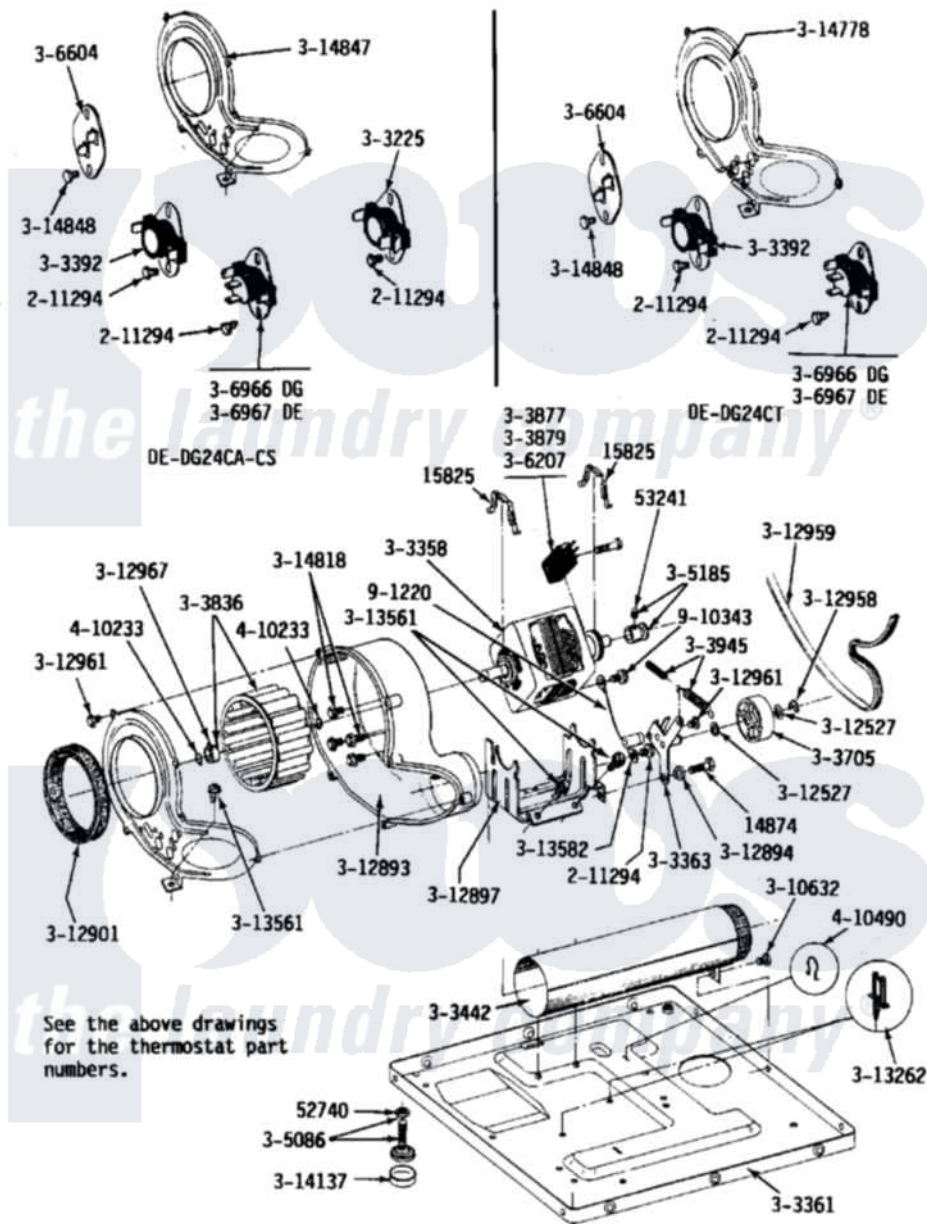

Maytag LDE24CS 09 - MOTOR, BLOWER, BASE FRAME & THERMOSTATS

Maytag [Commercial Maytag LDE24CS Dryer Parts](#) Parts Diagram 09 - MOTOR, BLOWER, BASE FRAME & THERMOSTATS

[Click on the part number to view part](#)

Item	Original Part Number	Replaced By	Status	Part Description
001	Y014874			Screw, Idler Arm And Sleeve
002	Y015825			Clip, Motor To Motor Support
003	Y052740	62739		Nut, Lock
004	Y053241			Set Screw, Motor Pulley
005	211294	90767		Screw, 8A X 3/8 HeX Washer Head Tapping
006	Y303225			Thermostat, Permanent Press
007	Y303358	W10410999		Motor-Drve
008	Y303361		Not Available	BASE ASSY. (UPPER & LOWER)
009	Y303363	6-3033630		Idler Arm
010	303392			Thermostat, Cycling
011	Y303442			EXHAUST DUCT ASSEMBLY
012	Y303705	6-3037050		Pulley- ID
013	Y303836			Blower Wheel Assembly And Clamp

014	Y303877		Not Available	SWITCH, MOTOR EXTERNAL START No.303358-2, No.303358-4, 303358-7
015	Y303879			Switch, Motor External Start
016	Y303945			IDLER SPRING ASSY. W/PLUG
017	Y305086			Adjustable Leg And Nut
018	Y305185	6-3051850		Pulley- MO
019	NLA		Not Available	SWITCH, MOTOR START- PROD.
020	NLA		Not Available	WIRE
021	306604			Cut-Off, Thermal Part Not Used
022	306966			Thermostat, Multi-Temp Part Not Used Mdg26ct-MN Only
023	306967			Thermostat, Multi-Temp Part Not Used Mde26ct-MN Only
024	Y310632	1163839		Screw
025	Y312527			Washer, Idler Shaft
026	Y312893			Housing, Blower
027	Y312894	315772		Sleeve, Idler Arm
028	NLA		Not Available	SUPPORT, MOTOR
029	Y312901			Seal, Housing Cover
030	312958	354987		Ring, Retaining
031	Y312959			Poly "V" Belt For Tumbler
032	Y312961	W10116751		Screw
033	312967			Clamp, Blower Housing
034	Y313262	W10116752		Retainer-
035	Y313561			Screw----NA
036	Y313582	W10116756		Spacer
037	Y314137			Foot, Rubber
038	314818	1163839		Screw
039	314847			COVER, BLOWER HOUSING
040	NLA		Not Available	SCREW
041	410233	9703438		Ring-Retrn
042	901220			Ground Wire
043	910343	488234		Screw 8-32 X 1/4