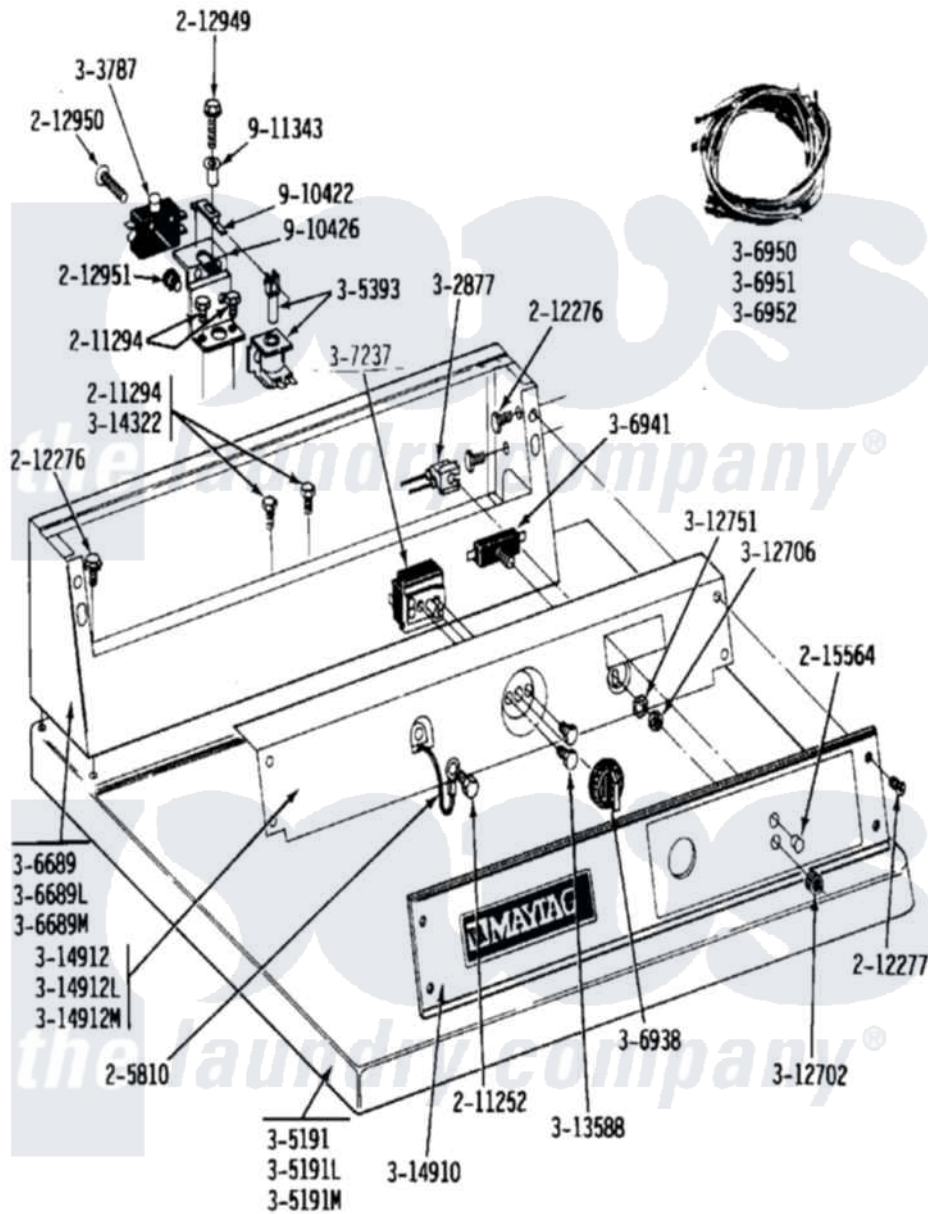

Maytag LDE24CT 01 - CT CONTROL PANEL

Maytag Commercial Maytag LDE24CT Dryer Parts Parts Diagram 01 - CT CONTROL PANEL
 Click on the part number to view part

Item	Original Part Number	Replaced By	Status	Part Description
001	205810			Wire, Ground
002	211252			Screw, Ground Wire
003	211294	90767		Screw, 8A X 3/8 HeX Washer Head Tapping
004	212276	W10116760		Screw
005	212277			Screw, No.8 X 1/2 Inch
006	212949	22001866		Screw, Relay
007	212950	M0227520		Screw-Tc No.6-32 X 13/16", Preform SwiTch
008	212951			Screw, No.6-32 X 1/4 Inch
009	215003			Fastener, Panel And Bracket
010	215564			Lens, Indicator Light
011	NLA		Not Available	PILOT LIGHT
012	Y303787		Not Available	SWITCH FOR RELAY
013	Y305191		Not Available	TOP COVER-WHITE
014	NLA		Not Available	TOP COVER-ALMOND
015	NLA		Not Available	TOP COVER-HARVEST

015	NLA		Not Available	WHEAT
016	NLA		Not Available	CONTROL COVER (WHT)
017	NLA		Not Available	CONTROL COVER ASSY---- NA
018	NLA		Not Available	CONTROL COVER ASSY
019	306938			Knob, Selector Switch
020	307237	W10327105		Switch, Cycle Selection
021	306941	W10149462		Switch, Push-To-Start
023	NLA		Not Available	MAIN WIRE HARNESS - DE
024	NLA		Not Available	MAIN WIRE HARNESS - DE
025	Y312702			Knurled Nut, Start Switch
026	Y312706	422617		Nut
027	312751			Lockwasher, Start Switch
028	Y313588	488234		Screw 8-32 X 1/4
029	Y314322	211251		Screw, Transformer
030	NLA		Not Available	CONTROL PANEL COMMERCIAL DRYER
031	314912		Not Available	BRACKET, CONTROL PANEL (WHT)
032	NLA		Not Available	BACK UP PLATE-ALMOND
033	NLA		Not Available	BACK UP PLATE-HARVEST WHEAT
034	NLA		Not Available	SPRING LEVER FOR RELAY
035	NLA		Not Available	RELAY BRACKET
036	NLA		Not Available	SPACER FOR ADVANCE RELAY