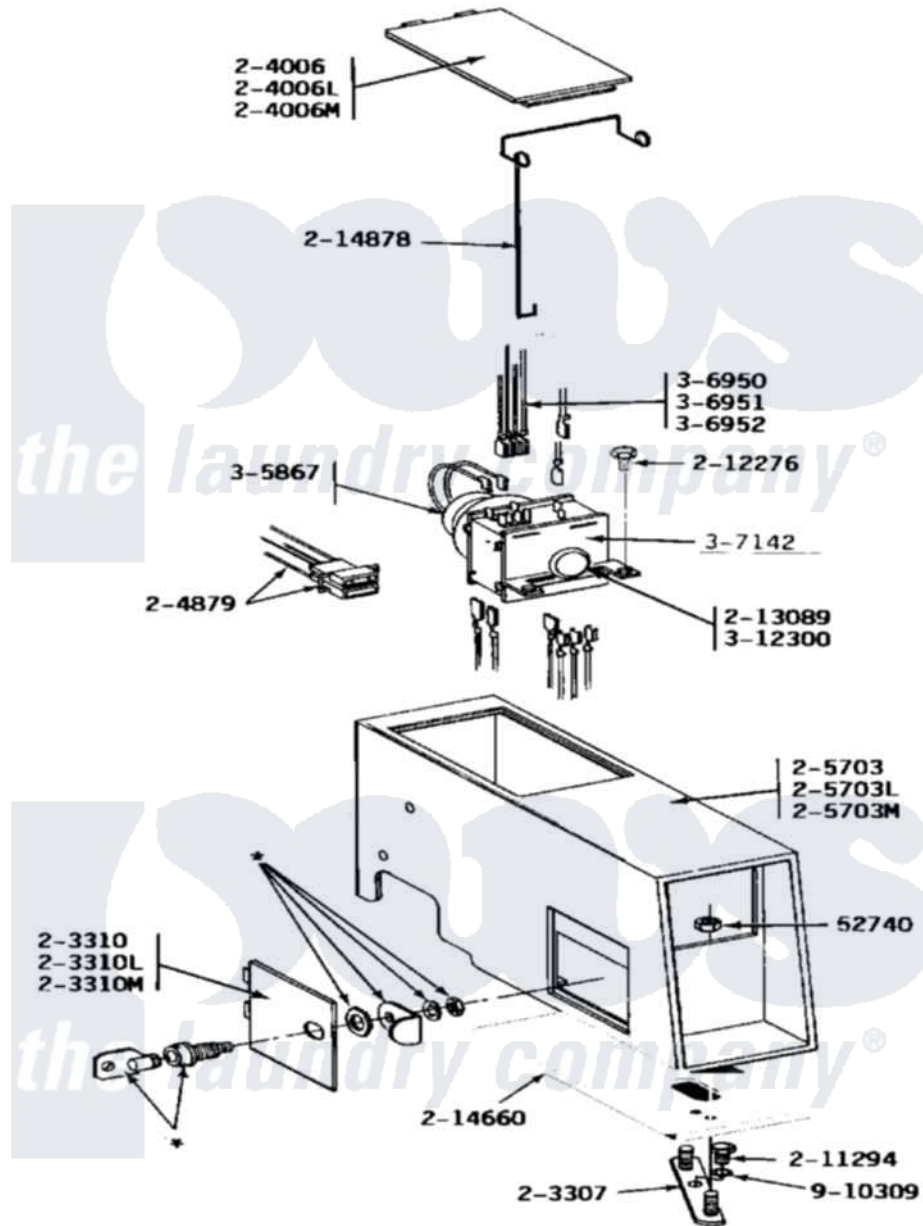

# Maytag LDE24CT 02 - CT CONTROL PANEL/TIMER

Maytag [Commercial Maytag LDE24CT Dryer Parts](#) Parts Diagram 02 - CT CONTROL PANEL/TIMER  
 Click on the part number to view part

Item	Original Part Number	Replaced By	Status	Part Description
001	<a href="#">Y052740</a>	<a href="#">62739</a>		Nut, Lock
002	NLA		Not Available	MTG. STRAP---NA
003	NLA		Not Available	ACCESS DOOR (WHITE)
004	NLA		Not Available	ACCESS DOOR-ALMOND
005	NLA		Not Available	ACCESS DOOR-HARVEST WHEAT
006	NLA		Not Available	ACCESS DOOR (WHITE)
007	NLA		Not Available	ACCESS DOOR-ALMOND
008	NLA		Not Available	ACCESS DOOR-HARVEST WHEAT
009	NLA		Not Available	HARNES FOR TICKET CONTROL
010	NLA		Not Available	OUTER CASE-WHITE
011	NLA		Not Available	OUTER CASE-ALMOND
012	NLA		Not Available	OUTER CASE-HARVEST WHEAT
013	<a href="#">211294</a>	<a href="#">90767</a>		Screw, 8A X 3/8 HeX Washer Head Tapping

014	212276	<a href="#">W10116760</a>	Screw
015	<a href="#">213089</a>		Knob For Timer
016	<a href="#">214660</a>		Gasket, Control Center
017	<a href="#">214878</a>		Latch For Access Door
018	NLA	Not Available	TIMER MOTOR
020	NLA	Not Available	MAIN WIRE HARNESS - DE
021	NLA	Not Available	MAIN WIRE HARNESS - DE
022	<a href="#">307142</a>		Timer With Knob And Pin
023	<a href="#">Y312300</a>		Groov-Pin
024	<a href="#">910309</a>		Washer, Mounting Strap