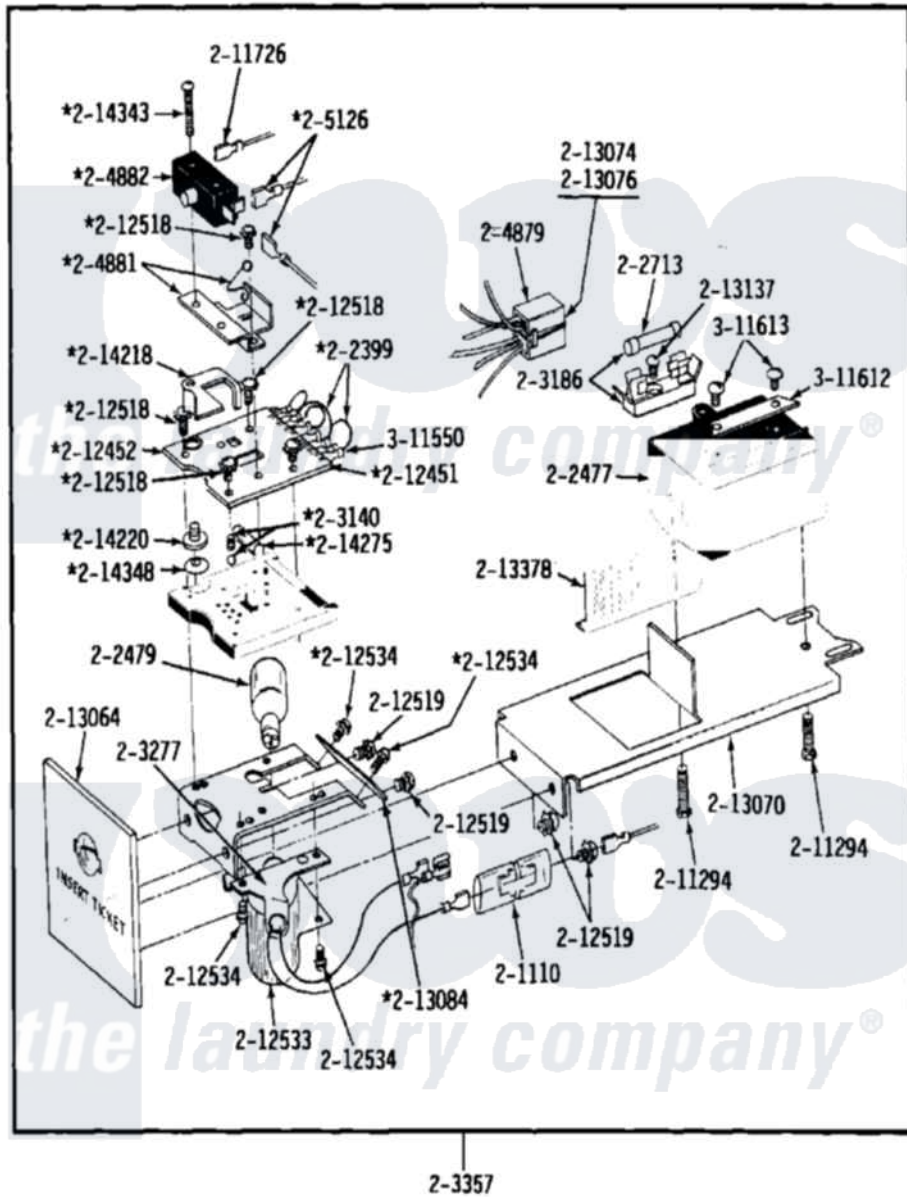

Maytag LDE24CT 03 - CT CONTROL CENTER COMPONENTS

Maytag Commercial Maytag LDE24CT Dryer Parts Parts Diagram 03 - CT CONTROL CENTER COMPONENTS
Click on the part number to view part

Item	Original Part Number	Replaced By	Status	Part Description
001	Y201110		Not Available	CONNECTOR, WIRE (INDIC. LIGHT)
002	NLA		Not Available	JUMPER WIRE (BLACK)
003	202477	22003292		Control As
004	202479	A3167501		Lamp Oven, Int.
005	202509			Ticket Control Assembly
006	202713	22001555		Fuse
007	203140			Contact Ball Kit
008	NLA		Not Available	FUSE BLOCK WITH FUSE
009	NLA		Not Available	LAMP SOCKET WITH BRACKET
010	NLA		Not Available	TICKET RECEIVER ASSEMBLY
011	NLA		Not Available	HARNESS FOR TICKET CONTROL
012	204881			Cam Plate Assembly
013	204882		Not Available	SWITCH FOR TICKET CONTROL

014	NLA		Not Available	SPADE CONNECTOR
015	211294	90767		Screw, 8A X 3/8 HeX Washer Head Tapping
016	211737	248562		Terminal
017	NLA		Not Available	OVERLAY FOR CIRCUIT BOARD
018	212452			Board, Circuit
019	NLA		Not Available	SEMS SCREW (No.4-40 X 1/2 INC)
020	212519	488234		Screw 8-32 X 1/4
021	212533			SHIELD FOR HEAT LAMP
022	NLA		Not Available	SCREW, SHIELD TO CONTROL
023	NLA		Not Available	FRONT PLATE F/TICKET CONTRO
024	NLA		Not Available	BRACKET FOR TICKET ASSEMBLY
025	213074			Pin Receptacle For Plug
026	NLA		Not Available	PIN FOR PLUG
027	NLA		Not Available	TICKET DEFLECTOR
028	NLA		Not Available	SCREW (No.6 X 1/4 INCH)
029	NLA		Not Available	SHIELD
030	214218			Lever, Switch
031	214220			Adjustment Thumb Wheel
032	214275			Roller For Cam
033	NLA		Not Available	SCREW
034	NLA		Not Available	SPRING WASHER
035	Y311550		Not Available	SPADE (MINIATURE)
036	311612		Not Available	COVER, CIRCUIT BOARD TERMINALS
037	311613	Y311711		Screw, Fuse Block